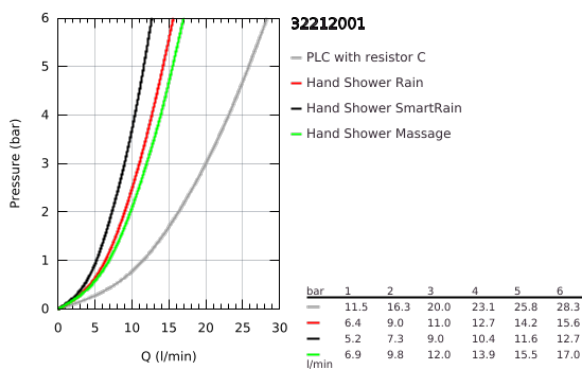

### 32 212 001 **CONCETTO SINGLE-LEVER BATH MIXER 1/2"**

#### TOOTE KIRJELDUS

- Värvus: chrome
- wall mounted
- GROHE SilkMove 46 mm ceramic cartridge
- GROHE LongLife finish
- adjustable flow rate limiter
- automatic diverter: bath/shower
- mousseur
- integrated non-return valve in the shower outlet 1/2"
- S-unions
- protected against backflow
- with shower set
- Euphoria Cosmopolitan hand shower (27 400)
- wall shower holder (27 056)
- shower hose Relaxaflex 1500 mm 1/2" x 1/2" (28 151)

## 32 212 001 **CONCETTO SINGLE-LEVER BATH MIXER 1/2"**