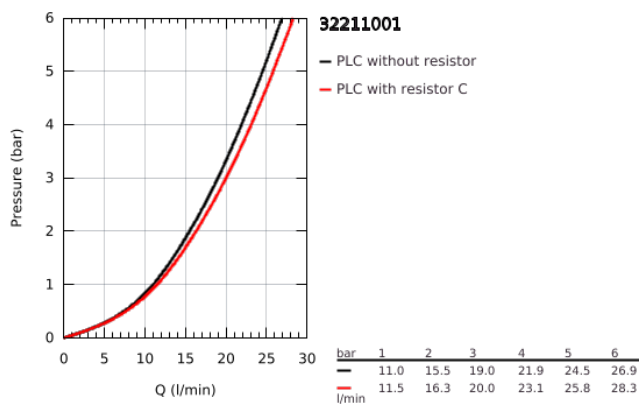

## 32 211 001 **CONCETTO SINGLE-LEVER BATH MIXER 1/2"**

### TOOTE KIRJELDUS

- Värvus: chrome
- wall mounted
- GROHE SilkMove 46 mm ceramic cartridge
- GROHE LongLife finish
- adjustable flow rate limiter
- automatic diverter: bath/shower
- mousseur
- integrated non-return valve in the shower outlet 1/2"
- S-unions
- protected against backflow