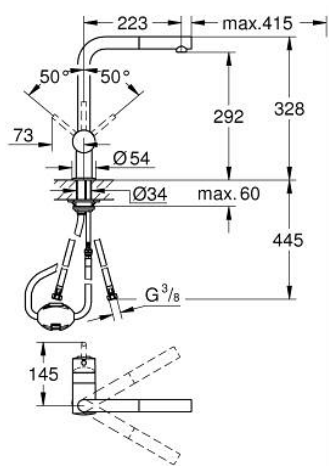

## 32 168 DC0 MINTA SINGLE-LEVER SINK MIXER 1/2"

### TOOTE KIRJELDUS

- Värvus: supersteel
- L-spout
- single hole installation
- GROHE LongLife finish
- GROHE SilkMove 46 mm ceramic cartridge
- Pull-Out spout for greater flexibility
- adjustable flow rate limiter
- swivel tubular spout, swivel area 360°
- integrated non-return valves
- protected against backflow
- flexible connection hoses
- rapid installation system
- maximum flow rate (at 3 bar): 10 l/min

### VARUOSAD, aprill 2024 – nüüd

- 1: Lever (Tellimuse number 46015DC0)
  - 2: Cap (Tellimuse number 46025DC0)
  - 3: Cartridge (Tellimuse number 46048000)
  - 4: Pull-Out spray (Tellimuse number 46858DC0)
  - 4.1: Non-return valve (Tellimuse number 08565000)
  - 4.2: Mousseur (Tellimuse number 13967DC0)
  - 5: Shank mounting kit (Tellimuse number 46345000)
  - 6: Hose for sink mixer with pull-out dual spray or mousseur (Tellimuse number 48293000)
  - 7: Support plate (Tellimuse number 05334000)
  - 8: Temperature limiter (Tellimuse number 46375000)\*
- \* Lisatarvikud