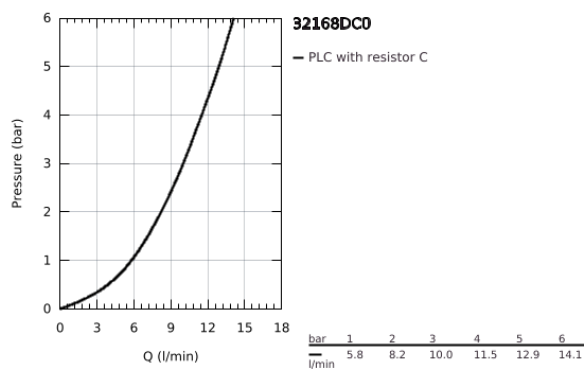

## 32 168 DC0 MINTA SINGLE-LEVER SINK MIXER 1/2"

### TOOTE KIRJELDUS

- Värvus: supersteel
- L-spout
- single hole installation
- GROHE LongLife finish
- GROHE SilkMove 46 mm ceramic cartridge
- Pull-Out spout for greater flexibility
- adjustable flow rate limiter
- swivel tubular spout, swivel area 360°
- integrated non-return valves
- protected against backflow
- flexible connection hoses
- rapid installation system
- maximum flow rate (at 3 bar): 10 l/min