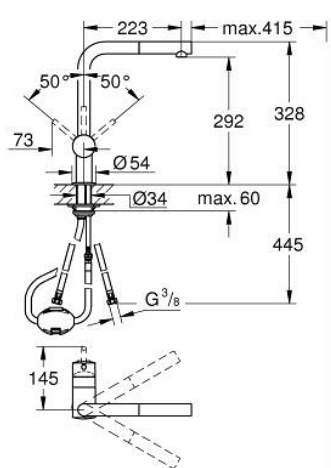

32 168 000 MINTA SINGLE-LEVER SINK MIXER 1/2"

TOOTE KIRJELDUS

- Värvus: chrome
- L-spout
- single hole installation
- GROHE LongLife finish
- GROHE SilkMove 46 mm ceramic cartridge
- Pull-Out spout for greater flexibility
- adjustable flow rate limiter
- swivel tubular spout, swivel area 360°
- integrated non-return valves
- protected against backflow
- flexible connection hoses
- rapid installation system
- maximum flow rate (at 3 bar): 10 l/min

32 168 000 MINTA SINGLE-LEVER SINK MIXER 1/2"

VARUOSAD, aprill 2024 – nüüd

- 1: Lever (Tellimuse number 46015000)
 - 2: Cap (Tellimuse number 46025000)
 - 3: Cartridge (Tellimuse number 46048000)
 - 4: Pull-Out spray (Tellimuse number 46858000)
 - 4.1: Non-return valve (Tellimuse number 08565000)
 - 4.2: Mousseur (Tellimuse number 13967000)
 - 5: Shank mounting kit (Tellimuse number 46345000)
 - 6: Hose for sink mixer with pull-out dual spray or mousseur (Tellimuse number 48293000)
 - 7: Support plate (Tellimuse number 05334000)
 - 8: Temperature limiter (Tellimuse number 46375000)*
- * Lisatarvikud