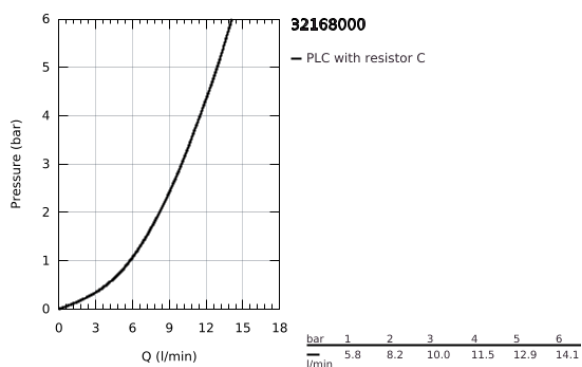

32 168 000 MINTA SINGLE-LEVER SINK MIXER 1/2"

TOOTE KIRJELDUS

- Värvus: chrome
- L-spout
- single hole installation
- GROHE LongLife finish
- GROHE SilkMove 46 mm ceramic cartridge
- Pull-Out spout for greater flexibility
- adjustable flow rate limiter
- swivel tubular spout, swivel area 360°
- integrated non-return valves
- protected against backflow
- flexible connection hoses
- rapid installation system
- maximum flow rate (at 3 bar): 10 l/min

32 168 000 MINTA SINGLE-LEVER SINK MIXER 1/2"

VARUOSAD, aprill 2024 – nüüd

- 1: Lever (Tellimuse number 46015000)
 - 2: Cap (Tellimuse number 46025000)
 - 3: Cartridge (Tellimuse number 46048000)
 - 4: Pull-Out spray (Tellimuse number 46858000)
 - 4.1: Non-return valve (Tellimuse number 08565000)
 - 4.2: Mousseur (Tellimuse number 13967000)
 - 5: Shank mounting kit (Tellimuse number 46345000)
 - 6: Hose for sink mixer with pull-out dual spray or mousseur (Tellimuse number 48293000)
 - 7: Support plate (Tellimuse number 05334000)
 - 8: Temperature limiter (Tellimuse number 46375000)*
- * Lisatarvikud