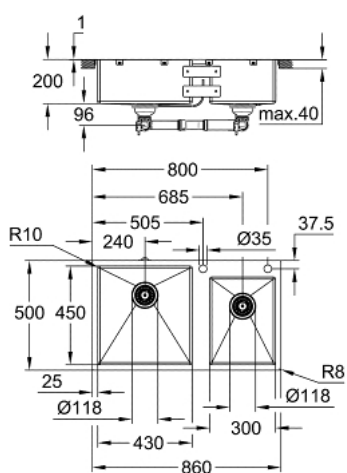

## 31 855 SD0 K800 STAINLESS STEEL SINK

### TOOTE KIRJELDUS

- Värvus: stainless steel
- model: K800 90-S 86/50 2.0 lh
- mounting type: top mount or flush mount
- material: stainless steel AISI 304 (V2A)
- material thickness: 1 mm
- GROHE LongLife finish
- finish: satin finish
- GROHE Whisper
- min. cabinet size: 900 mm
- dimensions: 860 x 500 mm
- 1 bowl: 430 x 450 x 200 mm
- 2 bowl: 300 x 401 x 200 mm
- GROHE FastFixation installation system
- cut-out (top mount): 845 x 485 mm (R3)
- cut-out (flush mount): 845 x 485 mm (R3) (top step outer size: -861 x 501 -R8 deep -3.5 mm)
- drainer: Ø 3.5"/90 mm basket strainer waste
- accessories included: waste kit, basket strainer waste, mounting set
- amount of fasteners included (top mount): 12