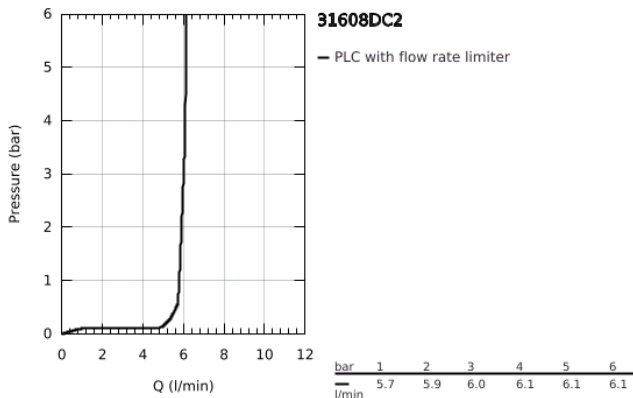

31 608 DC2 GROHE BLUE PROFESSIONAL L-SPOUT KIT WITH PULL-OUT SPOUT

TOOTE KIRJELDUS (1/2)

- Värvus: supersteel
- GROHE SilkMove
- GROHE LongLife finish
- 368 mm faucet height
- 332 mm aerator height
- Pull-Out spout for greater flexibility
- projection 222 mm
- swivel area 360°
- single hole installation
- push buttons for 3 types of filtered and chilled table water
- still, medium, sparkling
- separate inner water ways for filtered and non-filtered water
- flexible connection hoses
- GROHE Blue Professional cooler
- delivers 12 liters of chilled sparkling water per hour
- colour display with push and turn control
- 270 Watt cooling unit, 110 V AC
- sound level in standby 46 dB(A)
- requires ventilation holes in the bottom of the kitchen cabinet
- software set-up and monitoring of filter and CO₂ capacity possible via GROHE Watersystems app
- with Bluetooth* and Wi-Fi interface for wireless data communication
- for Apple** and Android devices
- Bluetooth range (max. 10 m) varies depending on used materials and walls between transmitter and receiver
- filter head with flexible water hardness adjustment
- cleaning cartridge adapter, for use with GROHE Blue cleaning cartridge 40 434 001
- maximum flow rate (at 3 bar): 6 l/min
- CALGreen compliant
- GROHE Blue filter, CO₂ bottle and cleaning cartridge are not included in the delivery and have to be ordered separately