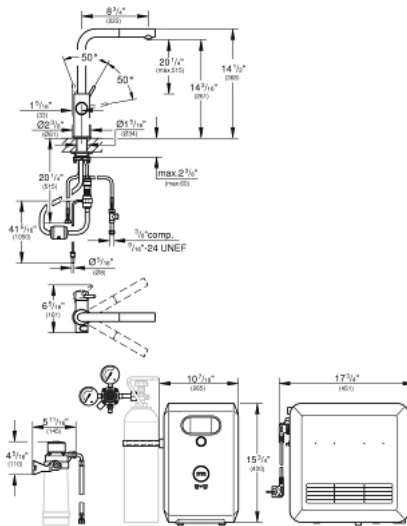

31 608 DC2 GROHE BLUE PROFESSIONAL L-SPOUT KIT WITH PULL-OUT SPOUT

TOOTE KIRJELDUS (1/2)

- Värvus: supersteel
- GROHE SilkMove
- GROHE LongLife finish
- 368 mm faucet height
- 332 mm aerator height
- Pull-Out spout for greater flexibility
- projection 222 mm
- swivel area 360°
- single hole installation
- push buttons for 3 types of filtered and chilled table water
- still, medium, sparkling
- separate inner water ways for filtered and non-filtered water
- flexible connection hoses
- GROHE Blue Professional cooler
- delivers 12 liters of chilled sparkling water per hour
- colour display with push and turn control
- 270 Watt cooling unit, 110 V AC
- sound level in standby 46 dB(A)
- requires ventilation holes in the bottom of the kitchen cabinet
- software set-up and monitoring of filter and CO₂ capacity possible via GROHE Watersystems app
- with Bluetooth* and Wi-Fi interface for wireless data communication
- for Apple** and Android devices
- Bluetooth range (max. 10 m) varies depending on used materials and walls between transmitter and receiver
- filter head with flexible water hardness adjustment
- cleaning cartridge adapter, for use with GROHE Blue cleaning cartridge 40 434 001
- maximum flow rate (at 3 bar): 6 l/min
- CALGreen compliant
- GROHE Blue filter, CO₂ bottle and cleaning cartridge are not included in the delivery and have to be ordered separately