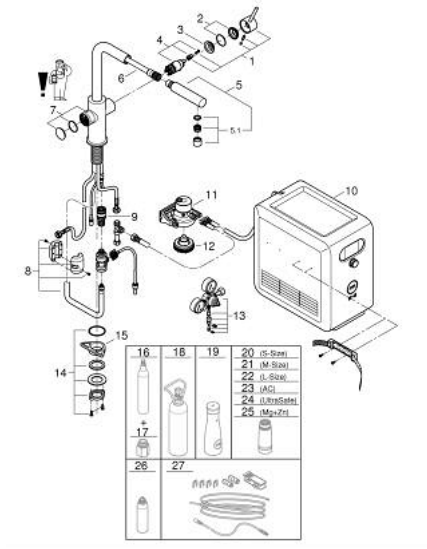

31 608 DC2 GROHE BLUE PROFESSIONAL L-SPOUT KIT WITH PULL-OUT SPOUT

VARUOSAD, september 2021 – nüüd

- 1: Lever (Tellimuse number 46957DC0)
- 2: Cap (Tellimuse number 46581DC0)
- 3: Fitting ring (Tellimuse number 07419000)
- 4: Cartridge (Tellimuse number 46580000)
- 5: Pull-Out spray (Tellimuse number 46999DC0)
- 5.1: Mousseur GROHE Blue L spout (Tellimuse number 48194DC0)
- 6: Operating unit (Tellimuse number 46958DC0)
- 7: Hose for pull-out shower (Tellimuse number 48378000)
- 8: Snap coupling (Tellimuse number 48220000)
- 9: Chiller and carbonizer (Tellimuse number 40549002)
- 10: Filter head (Tellimuse number 64508001)
- 11: Cleaning cartridge adapter (Tellimuse number 40694000)
- 12: pressure indicator/-reducer (Tellimuse number 48228000)
- 13: Shank fastening assembly (Tellimuse number 48384000)
- 14: Support plate (Tellimuse number 05334000)
- 15: Starter kit 425 g CO₂ bottles (4 pieces) (Tellimuse number 40422000)*
- 16: CO₂ adapter (Tellimuse number 40962000)*
- 17: Starter kit 2 kg CO₂ bottle (Tellimuse number 40423000)*
- 18: Glass carafe with lid set (Tellimuse number 40405001)*
- 19: Filter S-Size (Tellimuse number 40404001)*
- 20: Filter M-Size (Tellimuse number 40430001)*
- 21: Filter L-Size (Tellimuse number 40412001)*
- 22: Activated carbon filter (Tellimuse number 40547001)*
- 23: UltraSafe filter (Tellimuse number 40575002)*
- 24: Magnesium + Zinc filter (Tellimuse number 40691002)*
- 25: Cleaning cartridge (Tellimuse number 40434001)*
- 26: Extension set (Tellimuse number 40843000)*

* Lisatarvikud