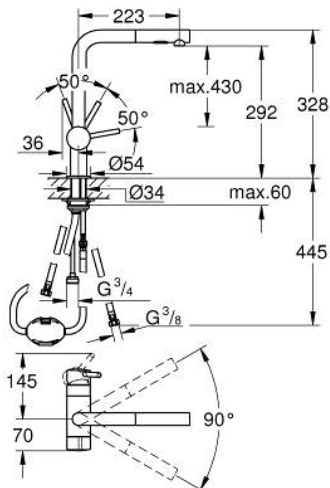

31 558 AL0 MINTA SINGLE-LEVER SINK MIXER 1/2"

TOOTE KIRJELDUS

- Värvus: brushed hard graphite
- L-spout
- integrated stop valve
- single hole installation
- GROHE LongLife finish
- Pull-Out spout for greater flexibility
- Dual Spray - switch between laminar spray and SpeedClean shower jet using diverter
- 46 mm ceramic cartridge
- swivel area 90°
- flexible connection hoses
- rapid installation system
- maximum flow rate (at 3 bar): 7.5 l/min

31 558 AL0 MINTA SINGLE-LEVER SINK MIXER 1/2"

VARUOSAD, juuni 2024 – nüüd

- 1: Lever (Tellimuse number 46015AL0)
 - 2: Cap (Tellimuse number 46025AL0)
 - 3: Cartridge (Tellimuse number 46048000)
 - 4: Pull-Out spray (Tellimuse number 46926AL0)
 - 4.1: Dirt strainer (Tellimuse number 0676800M)
 - 4.2: Non-return valve (Tellimuse number 08565000)
 - 4.3: Flow straightener (Tellimuse number 48275000)
 - 5: Shank mounting kit (Tellimuse number 46345000)
 - 6: Hose for sink mixer with pull-out dual spray or mousseur (Tellimuse number 48293000)
 - 7: Ceramic cartridge (Tellimuse number 46318000)
 - 8: Support plate (Tellimuse number 05334000)
 - 9: Temperature limiter (Tellimuse number 46375000)*
- * Lisatarvikud