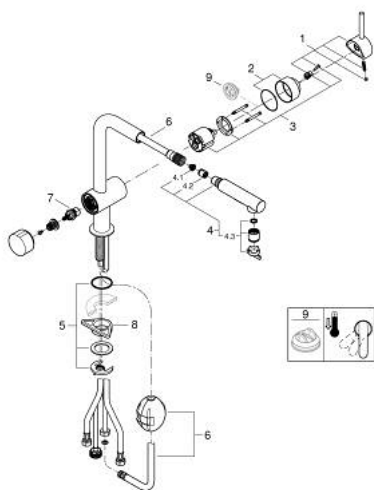

31 558 AL0 MINTA SINGLE-LEVER SINK MIXER 1/2"

TOOTE KIRJELDUS

- Värvus: brushed hard graphite
- L-spout
- integrated stop valve
- single hole installation
- GROHE LongLife finish
- Pull-Out spout for greater flexibility
- Dual Spray - switch between laminar spray and SpeedClean shower jet using diverter
- 46 mm ceramic cartridge
- swivel area 90°
- flexible connection hoses
- rapid installation system
- maximum flow rate (at 3 bar): 7.5 l/min

31 558 AL0 MINTA SINGLE-LEVER SINK MIXER 1/2"

VARUOSAD, juuni 2024 – nüüd

- 1: Lever (Tellimuse number 46015AL0)
 - 2: Cap (Tellimuse number 46025AL0)
 - 3: Cartridge (Tellimuse number 46048000)
 - 4: Pull-Out spray (Tellimuse number 46926AL0)
 - 4.1: Dirt strainer (Tellimuse number 0676800M)
 - 4.2: Non-return valve (Tellimuse number 08565000)
 - 4.3: Flow straightener (Tellimuse number 48275000)
 - 5: Shank mounting kit (Tellimuse number 46345000)
 - 6: Hose for sink mixer with pull-out dual spray or mousseur (Tellimuse number 48293000)
 - 7: Ceramic cartridge (Tellimuse number 46318000)
 - 8: Support plate (Tellimuse number 05334000)
 - 9: Temperature limiter (Tellimuse number 46375000)*
- * Lisatarvikud