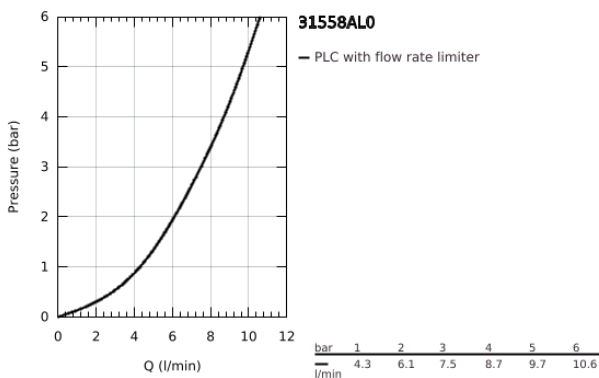

31 558 AL0 MINTA SINGLE-LEVER SINK MIXER 1/2"

TOOTE KIRJELDUS

- Värvus: brushed hard graphite
- L-spout
- integrated stop valve
- single hole installation
- GROHE LongLife finish
- Pull-Out spout for greater flexibility
- Dual Spray - switch between laminar spray and SpeedClean shower jet using diverter
- 46 mm ceramic cartridge
- swivel area 90°
- flexible connection hoses
- rapid installation system
- maximum flow rate (at 3 bar): 7.5 l/min

31 558 AL0 MINTA SINGLE-LEVER SINK MIXER 1/2"

VARUOSAD, juuni 2024 – nüüd

- 1: Lever (Tellimuse number 46015AL0)
 - 2: Cap (Tellimuse number 46025AL0)
 - 3: Cartridge (Tellimuse number 46048000)
 - 4: Pull-Out spray (Tellimuse number 46926AL0)
 - 4.1: Dirt strainer (Tellimuse number 0676800M)
 - 4.2: Non-return valve (Tellimuse number 08565000)
 - 4.3: Flow straightener (Tellimuse number 48275000)
 - 5: Shank mounting kit (Tellimuse number 46345000)
 - 6: Hose for sink mixer with pull-out dual spray or mousseur (Tellimuse number 48293000)
 - 7: Ceramic cartridge (Tellimuse number 46318000)
 - 8: Support plate (Tellimuse number 05334000)
 - 9: Temperature limiter (Tellimuse number 46375000)*
- * Lisatarvikud