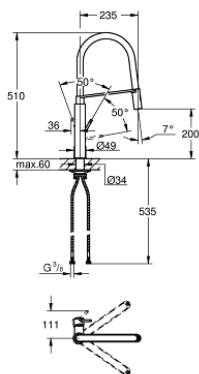

31 491 DC0 CONCETTO SINGLE-LEVER SINK MIXER 1/2"

TOOTE KIRJELDUS

- Värvus: supersteel
- single hole installation
- GROHE LongLife finish
- GROHE SilkMove 28 mm ceramic cartridge
- flow straightener
- with integrated temperature limiter
- professional spray
- with flexible, hygienic GROHFlexx kitchen Santoprene hose
- diverter: laminar spray/SpeedClean shower jet
- automatic return to laminar spray
- MagneticDocking guarantees easy retraction and smooth docking of the spray head back to the starting position
- swivel spout
- swivel area 360°
- protected against backflow
- flexible connection hoses
- metal fixation set
- maximum flow rate (at 3 bar): 8 l/min

31 491 DC0 **CONCETTO SINGLE-LEVER SINK MIXER 1/2"**

VARUOSAD, aprill 2022 – nüüd

- 1: Lever (Tellimuse number 46966DC0)
- 2: Cartridge (Tellimuse number 46963000)
- 3: Pull-Out spray (Tellimuse number 46967DC0)
- 3.1: Flow straightener (Tellimuse number 48347000)
- 4: Shower hose (Tellimuse number 46968KK0)
- 5: Non-return valve (Tellimuse number 08565000)
- 6: Dirt strainer (Tellimuse number 0676800M)
- 7: Support plate (Tellimuse number 05334000)
- 8: Shank fastening assembly (Tellimuse number 48384000)