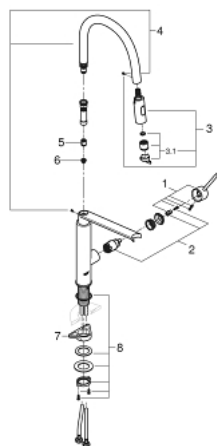

31 491 DC0 CONCETTO SINGLE-LEVER SINK MIXER 1/2"

TOOTE KIRJELDUS

- Värvus: supersteel
- single hole installation
- GROHE LongLife finish
- GROHE SilkMove 28 mm ceramic cartridge
- flow straightener
- with integrated temperature limiter
- professional spray
- with flexible, hygienic GROHFlexx kitchen Santoprene hose
- diverter: laminar spray/SpeedClean shower jet
- automatic return to laminar spray
- MagneticDocking guarantees easy retraction and smooth docking of the spray head back to the starting position
- swivel spout
- swivel area 360°
- protected against backflow
- flexible connection hoses
- metal fixation set
- maximum flow rate (at 3 bar): 8 l/min

31 491 DC0 **CONCETTO SINGLE-LEVER SINK MIXER 1/2"**

VARUOSAD, aprill 2022 – nüüd

- 1: Lever (Tellimuse number 46966DC0)
- 2: Cartridge (Tellimuse number 46963000)
- 3: Pull-Out spray (Tellimuse number 46967DC0)
- 3.1: Flow straightener (Tellimuse number 48347000)
- 4: Shower hose (Tellimuse number 46968KK0)
- 5: Non-return valve (Tellimuse number 08565000)
- 6: Dirt strainer (Tellimuse number 0676800M)
- 7: Support plate (Tellimuse number 05334000)
- 8: Shank fastening assembly (Tellimuse number 48384000)