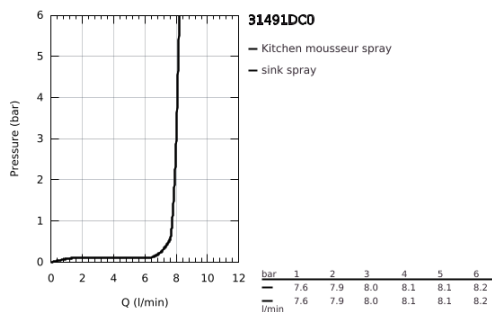

31 491 DC0 CONCETTO SINGLE-LEVER SINK MIXER 1/2"

TOOTE KIRJELDUS

- Värvus: supersteel
- single hole installation
- GROHE LongLife finish
- GROHE SilkMove 28 mm ceramic cartridge
- flow straightener
- with integrated temperature limiter
- professional spray
- with flexible, hygienic GROHFlexx kitchen Santoprene hose
- diverter: laminar spray/SpeedClean shower jet
- automatic return to laminar spray
- MagneticDocking guarantees easy retraction and smooth docking of the spray head back to the starting position
- swivel spout
- swivel area 360°
- protected against backflow
- flexible connection hoses
- metal fixation set
- maximum flow rate (at 3 bar): 8 l/min

31 491 DC0 **CONCETTO SINGLE-LEVER SINK MIXER 1/2"**

VARUOSAD, aprill 2022 – nüüd

- 1: Lever (Tellimuse number 46966DC0)
- 2: Cartridge (Tellimuse number 46963000)
- 3: Pull-Out spray (Tellimuse number 46967DC0)
- 3.1: Flow straightener (Tellimuse number 48347000)
- 4: Shower hose (Tellimuse number 46968KK0)
- 5: Non-return valve (Tellimuse number 08565000)
- 6: Dirt strainer (Tellimuse number 0676800M)
- 7: Support plate (Tellimuse number 05334000)
- 8: Shank fastening assembly (Tellimuse number 48384000)