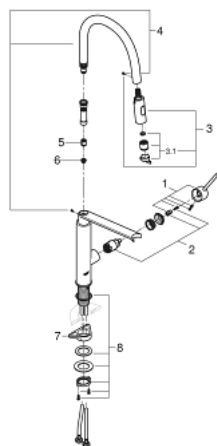

31 491 000 **CONCETTO SINGLE-LEVER SINK MIXER 1/2"**

**TOOTE KIRJELDUS**

- Värvus: chrome
- single hole installation
- GROHE LongLife finish
- GROHE SilkMove 28 mm ceramic cartridge
- flow straightener
- with integrated temperature limiter
- professional spray
- with flexible, hygienic GROHFlexx kitchen Santoprene hose
- diverter: laminar spray/SpeedClean shower jet
- automatic return to laminar spray
- MagneticDocking guarantees easy retraction and smooth docking of the spray head back to the starting position
- swivel spout
- swivel area 360°
- protected against backflow
- flexible connection hoses
- metal fixation set
- maximum flow rate (at 3 bar): 8 l/min

31 491 000 **CONCETTO SINGLE-LEVER SINK MIXER 1/2"**

**VARUOSAD**, aprill 2022 – nüüd

- 1: Lever (Tellimuse number 46966000)
- 2: Cartridge (Tellimuse number 46963000)
- 3: Pull-Out spray (Tellimuse number 46967000)
- 3.1: Flow straightener (Tellimuse number 48347000)
- 4: Shower hose (Tellimuse number 46968KK0)
- 5: Non-return valve (Tellimuse number 08565000)
- 6: Dirt strainer (Tellimuse number 0676800M)
- 7: Support plate (Tellimuse number 05334000)
- 8: Shank fastening assembly (Tellimuse number 48384000)