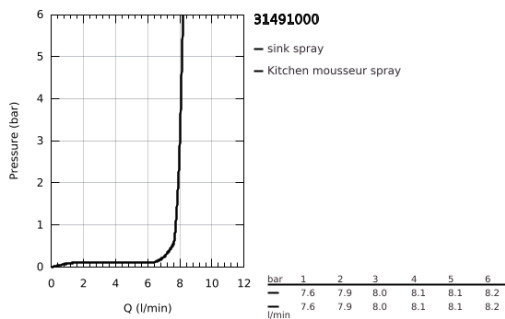

31 491 000 **CONCETTO SINGLE-LEVER SINK MIXER 1/2"**

**TOOTE KIRJELDUS**

- Värvus: chrome
- single hole installation
- GROHE LongLife finish
- GROHE SilkMove 28 mm ceramic cartridge
- flow straightener
- with integrated temperature limiter
- professional spray
- with flexible, hygienic GROHFlexx kitchen Santoprene hose
- diverter: laminar spray/SpeedClean shower jet
- automatic return to laminar spray
- MagneticDocking guarantees easy retraction and smooth docking of the spray head back to the starting position
- swivel spout
- swivel area 360°
- protected against backflow
- flexible connection hoses
- metal fixation set
- maximum flow rate (at 3 bar): 8 l/min

31 491 000 **CONCETTO SINGLE-LEVER SINK MIXER 1/2"**

**VARUOSAD**, aprill 2022 – nüüd

- 1: Lever (Tellimuse number 46966000)
- 2: Cartridge (Tellimuse number 46963000)
- 3: Pull-Out spray (Tellimuse number 46967000)
- 3.1: Flow straightener (Tellimuse number 48347000)
- 4: Shower hose (Tellimuse number 46968KK0)
- 5: Non-return valve (Tellimuse number 08565000)
- 6: Dirt strainer (Tellimuse number 0676800M)
- 7: Support plate (Tellimuse number 05334000)
- 8: Shank fastening assembly (Tellimuse number 48384000)