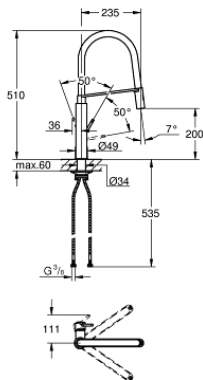

31 491 000 **CONCETTO SINGLE-LEVER SINK MIXER 1/2"**

**TOOTE KIRJELDUS**

- Värvus: chrome
- single hole installation
- GROHE LongLife finish
- GROHE SilkMove 28 mm ceramic cartridge
- flow straightener
- with integrated temperature limiter
- professional spray
- with flexible, hygienic GROHFlexx kitchen Santoprene hose
- diverter: laminar spray/SpeedClean shower jet
- automatic return to laminar spray
- MagneticDocking guarantees easy retraction and smooth docking of the spray head back to the starting position
- swivel spout
- swivel area 360°
- protected against backflow
- flexible connection hoses
- metal fixation set
- maximum flow rate (at 3 bar): 8 l/min

31 491 000 **CONCETTO SINGLE-LEVER SINK MIXER 1/2"**

**VARUOSAD**, aprill 2022 – nüüd

- 1: Lever (Tellimuse number 46966000)
- 2: Cartridge (Tellimuse number 46963000)
- 3: Pull-Out spray (Tellimuse number 46967000)
- 3.1: Flow straightener (Tellimuse number 48347000)
- 4: Shower hose (Tellimuse number 46968KK0)
- 5: Non-return valve (Tellimuse number 08565000)
- 6: Dirt strainer (Tellimuse number 0676800M)
- 7: Support plate (Tellimuse number 05334000)
- 8: Shank fastening assembly (Tellimuse number 48384000)