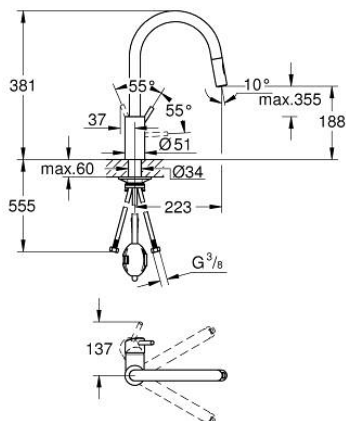

31 483 DC2 CONCEPTO SINGLE-LEVER SINK MIXER 1/2"

TOOTE KIRJELDUS

- Värvus: supersteel
- high spout
- single hole installation
- GROHE LongLife finish
- GROHE SilkMove 35 mm ceramic cartridge
- Easy Docking Function guarantees easy retraction and smooth docking back to the starting position
- Protected Water Ways no contact of water with lead or nickel inside the tap
- Pull-Out spout for greater flexibility
- Dual Spray - switch between laminar spray and SpeedClean shower jet using diverter
- adjustable flow rate limiter
- swivel tubular spout, swivel area 360°
- protected against backflow
- flexible connection hoses
- metal fixation set
- maximum flow rate (at 3 bar): 9.5 l/min

31 483 DC2 **CONCETTO SINGLE-LEVER SINK MIXER 1/2"**

VARUOSAD, mai 2022 – nüüd

- 1: Lever (Tellimuse number 46754DC0)
 - 2: Cartridge (Tellimuse number 46374000)
 - 3: Hose for sink mixer with pull-out dual spray or mousseur (Tellimuse number 48293000)
 - 4: Pull-Out spray (Tellimuse number 48416DC0)
 - 4.1: Non-return valve (Tellimuse number 08565000)
 - 4.2: Flow straightener (Tellimuse number 48347000)
 - 5: Shank fastening assembly (Tellimuse number 48384000)
 - 6: Support plate (Tellimuse number 05334000)
 - 7: Socket spanner (Tellimuse number 19332000)*
- * Lisatarvikud