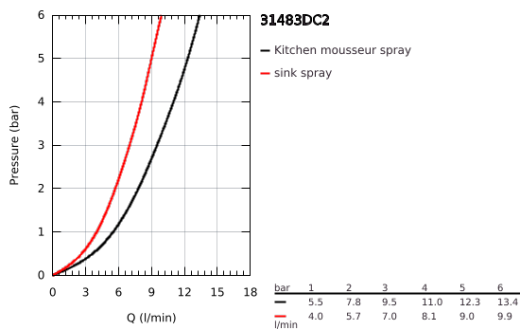

31 483 DC2 CONCEPTO SINGLE-LEVER SINK MIXER 1/2"

TOOTE KIRJELDUS

- Värvus: supersteel
- high spout
- single hole installation
- GROHE LongLife finish
- GROHE SilkMove 35 mm ceramic cartridge
- Easy Docking Function guarantees easy retraction and smooth docking back to the starting position
- Protected Water Ways no contact of water with lead or nickel inside the tap
- Pull-Out spout for greater flexibility
- Dual Spray - switch between laminar spray and SpeedClean shower jet using diverter
- adjustable flow rate limiter
- swivel tubular spout, swivel area 360°
- protected against backflow
- flexible connection hoses
- metal fixation set
- maximum flow rate (at 3 bar): 9.5 l/min

31 483 DC2 **CONCETTO SINGLE-LEVER SINK MIXER 1/2"**

VARUOSAD, mai 2022 – nüüd

- 1: Lever (Tellimuse number 46754DC0)
 - 2: Cartridge (Tellimuse number 46374000)
 - 3: Hose for sink mixer with pull-out dual spray or mousseur (Tellimuse number 48293000)
 - 4: Pull-Out spray (Tellimuse number 48416DC0)
 - 4.1: Non-return valve (Tellimuse number 08565000)
 - 4.2: Flow straightener (Tellimuse number 48347000)
 - 5: Shank fastening assembly (Tellimuse number 48384000)
 - 6: Support plate (Tellimuse number 05334000)
 - 7: Socket spanner (Tellimuse number 19332000)*
- * Lisatarvikud