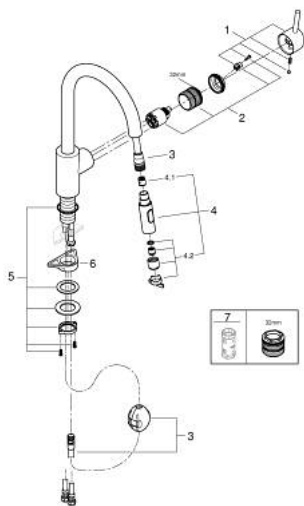

31 483 DC2 CONCEPTO SINGLE-LEVER SINK MIXER 1/2"

TOOTE KIRJELDUS

- Värvus: supersteel
- high spout
- single hole installation
- GROHE LongLife finish
- GROHE SilkMove 35 mm ceramic cartridge
- Easy Docking Function guarantees easy retraction and smooth docking back to the starting position
- Protected Water Ways no contact of water with lead or nickel inside the tap
- Pull-Out spout for greater flexibility
- Dual Spray - switch between laminar spray and SpeedClean shower jet using diverter
- adjustable flow rate limiter
- swivel tubular spout, swivel area 360°
- protected against backflow
- flexible connection hoses
- metal fixation set
- maximum flow rate (at 3 bar): 9.5 l/min

31 483 DC2 **CONCETTO SINGLE-LEVER SINK MIXER 1/2"**

VARUOSAD, mai 2022 – nüüd

- 1: Lever (Tellimuse number 46754DC0)
 - 2: Cartridge (Tellimuse number 46374000)
 - 3: Hose for sink mixer with pull-out dual spray or mousseur (Tellimuse number 48293000)
 - 4: Pull-Out spray (Tellimuse number 48416DC0)
 - 4.1: Non-return valve (Tellimuse number 08565000)
 - 4.2: Flow straightener (Tellimuse number 48347000)
 - 5: Shank fastening assembly (Tellimuse number 48384000)
 - 6: Support plate (Tellimuse number 05334000)
 - 7: Socket spanner (Tellimuse number 19332000)*
- * Lisatarvikud