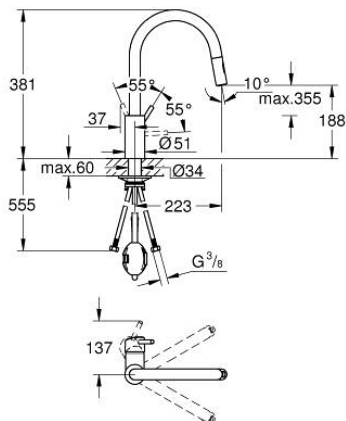

31 483 002 **CONCETTO SINGLE-LEVER SINK MIXER 1/2"**

TOOTE KIRJELDUS

- Värvus: chrome
- high spout
- single hole installation
- GROHE LongLife finish
- GROHE SilkMove 35 mm ceramic cartridge
- Easy Docking Function guarantees easy retraction and smooth docking back to the starting position
- Protected Water Ways no contact of water with lead or nickel inside the tap
- Pull-Out spout for greater flexibility
- Dual Spray - switch between laminar spray and SpeedClean shower jet using diverter
- adjustable flow rate limiter
- swivel tubular spout, swivel area 360°
- protected against backflow
- flexible connection hoses
- metal fixation set
- maximum flow rate (at 3 bar): 9.5 l/min

31 483 002 **CONCETTO SINGLE-LEVER SINK MIXER 1/2"**

VARUOSAD, mai 2022 – nüüd

- 1: Lever (Tellimuse number 46754000)
- 2: Cartridge (Tellimuse number 46374000)
- 3: Hose for sink mixer with pull-out dual spray or mousseur (Tellimuse number 48293000)
- 4: Pull-Out spray (Tellimuse number 48416000)
- 4.1: Non-return valve (Tellimuse number 08565000)
- 4.2: Flow straightener (Tellimuse number 48347000)
- 5: Shank fastening assembly (Tellimuse number 48384000)
- 6: Support plate (Tellimuse number 05334000)
- 7: Socket spanner (Tellimuse number 19332000)*