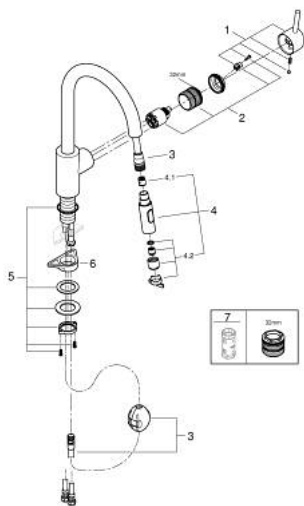

31 483 002 **CONCETTO SINGLE-LEVER SINK MIXER 1/2"**

TOOTE KIRJELDUS

- Värvus: chrome
- high spout
- single hole installation
- GROHE LongLife finish
- GROHE SilkMove 35 mm ceramic cartridge
- Easy Docking Function guarantees easy retraction and smooth docking back to the starting position
- Protected Water Ways no contact of water with lead or nickel inside the tap
- Pull-Out spout for greater flexibility
- Dual Spray - switch between laminar spray and SpeedClean shower jet using diverter
- adjustable flow rate limiter
- swivel tubular spout, swivel area 360°
- protected against backflow
- flexible connection hoses
- metal fixation set
- maximum flow rate (at 3 bar): 9.5 l/min

31 483 002 **CONCETTO SINGLE-LEVER SINK MIXER 1/2"**

VARUOSAD, mai 2022 – nüüd

- 1: Lever (Tellimuse number 46754000)
- 2: Cartridge (Tellimuse number 46374000)
- 3: Hose for sink mixer with pull-out dual spray or mousseur (Tellimuse number 48293000)
- 4: Pull-Out spray (Tellimuse number 48416000)
- 4.1: Non-return valve (Tellimuse number 08565000)
- 4.2: Flow straightener (Tellimuse number 48347000)
- 5: Shank fastening assembly (Tellimuse number 48384000)
- 6: Support plate (Tellimuse number 05334000)
- 7: Socket spanner (Tellimuse number 19332000)*