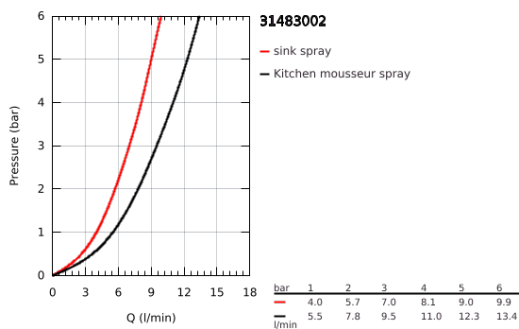

31 483 002 **CONCETTO SINGLE-LEVER SINK MIXER 1/2"**

TOOTE KIRJELDUS

- Värvus: chrome
- high spout
- single hole installation
- GROHE LongLife finish
- GROHE SilkMove 35 mm ceramic cartridge
- Easy Docking Function guarantees easy retraction and smooth docking back to the starting position
- Protected Water Ways no contact of water with lead or nickel inside the tap
- Pull-Out spout for greater flexibility
- Dual Spray - switch between laminar spray and SpeedClean shower jet using diverter
- adjustable flow rate limiter
- swivel tubular spout, swivel area 360°
- protected against backflow
- flexible connection hoses
- metal fixation set
- maximum flow rate (at 3 bar): 9.5 l/min

31 483 002 **CONCETTO SINGLE-LEVER SINK MIXER 1/2"**

VARUOSAD, mai 2022 – nüüd

- 1: Lever (Tellimuse number 46754000)
- 2: Cartridge (Tellimuse number 46374000)
- 3: Hose for sink mixer with pull-out dual spray or mousseur (Tellimuse number 48293000)
- 4: Pull-Out spray (Tellimuse number 48416000)
- 4.1: Non-return valve (Tellimuse number 08565000)
- 4.2: Flow straightener (Tellimuse number 48347000)
- 5: Shank fastening assembly (Tellimuse number 48384000)
- 6: Support plate (Tellimuse number 05334000)
- 7: Socket spanner (Tellimuse number 19332000)*