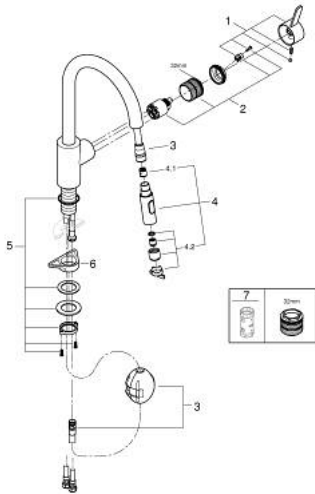

### 31 481 001 EUROSMART COSMOPOLITAN SINGLE-LEVER SINK MIXER 1/2"

#### TOOTE KIRJELDUS

- Värvus: chrome
- high spout
- single hole installation
- GROHE LongLife finish
- GROHE SilkMove 35 mm ceramic cartridge
- Easy Docking Function guarantees easy retraction and smooth docking back to the starting position
- Protected Water Ways no contact of water with lead or nickel inside the tap
- Pull-Out spout for greater flexibility
- Dual Spray - switch between laminar spray and SpeedClean shower jet using diverter
- GROHE EcoJoy - less water, perfect flow
- adjustable flow rate limiter
- swivel tubular spout, swivel area 360°
- protected against backflow
- flexible connection hoses
- metal fixation set
- maximum flow rate (at 3 bar): 9 l/min

## 31 481 001 EUROSMART COSMOPOLITAN SINGLE-LEVER SINK MIXER 1/2"

### VARUOSAD, mai 2022 – nüüd

- 1: Lever (Tellimuse number 46683000)
- 2: Cartridge (Tellimuse number 46374000)
- 3: Hose for sink mixer with pull-out dual spray or mousseur (Tellimuse number 48293000)
- 4: Pull-Out spray (Tellimuse number 48416000)
- 4.1: Non-return valve (Tellimuse number 08565000)
- 4.2: Flow straightener (Tellimuse number 48347000)
- 5: Shank fastening assembly (Tellimuse number 48384000)
- 6: Support plate (Tellimuse number 05334000)
- 7: Socket spanner (Tellimuse number 19332000)\*