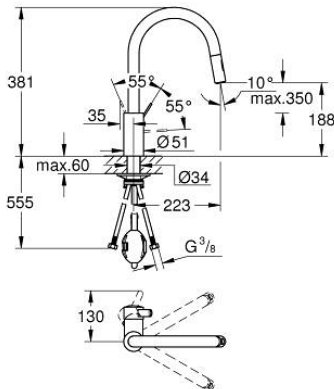

### 31 481 001 EUROSMART COSMOPOLITAN SINGLE-LEVER SINK MIXER 1/2"

#### TOOTE KIRJELDUS

- Värvus: chrome
- high spout
- single hole installation
- GROHE LongLife finish
- GROHE SilkMove 35 mm ceramic cartridge
- Easy Docking Function guarantees easy retraction and smooth docking back to the starting position
- Protected Water Ways no contact of water with lead or nickel inside the tap
- Pull-Out spout for greater flexibility
- Dual Spray - switch between laminar spray and SpeedClean shower jet using diverter
- GROHE EcoJoy - less water, perfect flow
- adjustable flow rate limiter
- swivel tubular spout, swivel area 360°
- protected against backflow
- flexible connection hoses
- metal fixation set
- maximum flow rate (at 3 bar): 9 l/min

## 31 481 001 EUROSMART COSMOPOLITAN SINGLE-LEVER SINK MIXER 1/2"

### VARUOSAD, mai 2022 – nüüd

- 1: Lever (Tellimuse number 46683000)
- 2: Cartridge (Tellimuse number 46374000)
- 3: Hose for sink mixer with pull-out dual spray or mousseur (Tellimuse number 48293000)
- 4: Pull-Out spray (Tellimuse number 48416000)
- 4.1: Non-return valve (Tellimuse number 08565000)
- 4.2: Flow straightener (Tellimuse number 48347000)
- 5: Shank fastening assembly (Tellimuse number 48384000)
- 6: Support plate (Tellimuse number 05334000)
- 7: Socket spanner (Tellimuse number 19332000)\*