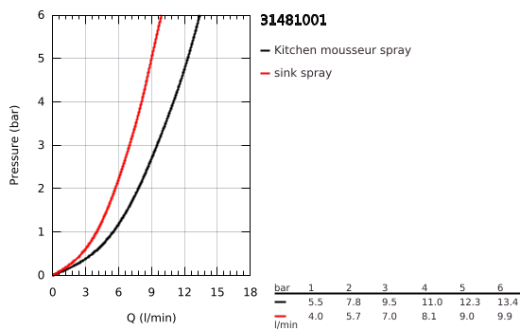

### 31 481 001 EUROSMART COSMOPOLITAN SINGLE-LEVER SINK MIXER 1/2"

#### TOOTE KIRJELDUS

- Värvus: chrome
- high spout
- single hole installation
- GROHE LongLife finish
- GROHE SilkMove 35 mm ceramic cartridge
- Easy Docking Function guarantees easy retraction and smooth docking back to the starting position
- Protected Water Ways no contact of water with lead or nickel inside the tap
- Pull-Out spout for greater flexibility
- Dual Spray - switch between laminar spray and SpeedClean shower jet using diverter
- GROHE EcoJoy - less water, perfect flow
- adjustable flow rate limiter
- swivel tubular spout, swivel area 360°
- protected against backflow
- flexible connection hoses
- metal fixation set
- maximum flow rate (at 3 bar): 9 l/min

## 31 481 001 EUROSMART COSMOPOLITAN SINGLE-LEVER SINK MIXER 1/2"