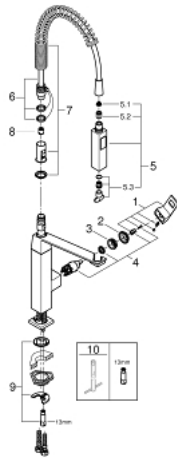

31 395 DC0 EUROCUBE SINGLE-LEVER SINK MIXER 1/2"

TOOTE KIRJELDUS

- Värvus: supersteel
- single hole installation
- GROHE SilkMove 28 mm ceramic cartridge
- GROHE LongLife finish
- Dual Spray - switch between mousseur and SpeedClean shower jet using diverter
- automatic return to laminar spray
- metal spray
- swivel spout
- swivel area 140°
- protected against backflow
- flexible connection hoses
- rapid installation system
- maximum flow rate (at 3 bar): 8 l/min

31 395 DC0 EUROCUBE SINGLE-LEVER SINK MIXER 1/2"

VARUOSAD, jaanuar 2016 – nüüd

- 1: Lever (Tellimuse number 46788DC0)
- 2: Cap (Tellimuse number 46581DC0)
- 3: Fitting ring (Tellimuse number 07419000)
- 4: Cartridge (Tellimuse number 46580000)
- 5: Pull-Out spray (Tellimuse number 46924DC0)
- 5.1: Dirt strainer (Tellimuse number 0676800M)
- 5.2: Non-return valve (Tellimuse number 08565000)
- 5.3: Mousseur set (Tellimuse number 13937000)
- 6: Shower hose (Tellimuse number 46871DC0)
- 7: Spring (Tellimuse number 46873SD0)
- 8: Non-return valve (Tellimuse number 08567000)
- 9: Shank mounting kit (Tellimuse number 46671000)
- 10: Mounting wrench (Tellimuse number 19017000)*