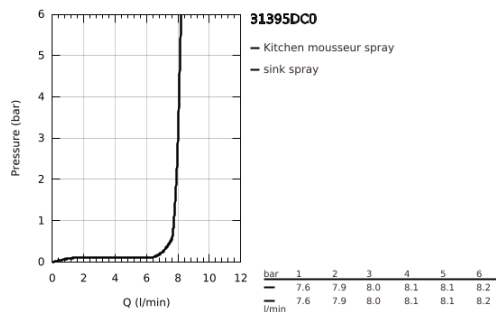

31 395 DC0 EUROCUBE SINGLE-LEVER SINK MIXER 1/2"

TOOTE KIRJELDUS

- Värvus: supersteel
- single hole installation
- GROHE SilkMove 28 mm ceramic cartridge
- GROHE LongLife finish
- Dual Spray - switch between mousseur and SpeedClean shower jet using diverter
- automatic return to laminar spray
- metal spray
- swivel spout
- swivel area 140°
- protected against backflow
- flexible connection hoses
- rapid installation system
- maximum flow rate (at 3 bar): 8 l/min

31 395 DC0 EUROCUBE SINGLE-LEVER SINK MIXER 1/2"

VARUOSAD, jaanuar 2016 – nüüd

- 1: Lever (Tellimuse number 46788DC0)
- 2: Cap (Tellimuse number 46581DC0)
- 3: Fitting ring (Tellimuse number 07419000)
- 4: Cartridge (Tellimuse number 46580000)
- 5: Pull-Out spray (Tellimuse number 46924DC0)
- 5.1: Dirt strainer (Tellimuse number 0676800M)
- 5.2: Non-return valve (Tellimuse number 08565000)
- 5.3: Mousseur set (Tellimuse number 13937000)
- 6: Shower hose (Tellimuse number 46871DC0)
- 7: Spring (Tellimuse number 46873SD0)
- 8: Non-return valve (Tellimuse number 08567000)
- 9: Shank mounting kit (Tellimuse number 46671000)
- 10: Mounting wrench (Tellimuse number 19017000)*