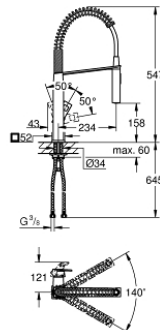

31 395 DC0 EUROCUBE SINGLE-LEVER SINK MIXER 1/2"

TOOTE KIRJELDUS

- Värvus: supersteel
- single hole installation
- GROHE SilkMove 28 mm ceramic cartridge
- GROHE LongLife finish
- Dual Spray - switch between mousseur and SpeedClean shower jet using diverter
- automatic return to laminar spray
- metal spray
- swivel spout
- swivel area 140°
- protected against backflow
- flexible connection hoses
- rapid installation system
- maximum flow rate (at 3 bar): 8 l/min

31 395 DC0 EUROCUBE SINGLE-LEVER SINK MIXER 1/2"

VARUOSAD, jaanuar 2016 – nüüd

- 1: Lever (Tellimuse number 46788DC0)
- 2: Cap (Tellimuse number 46581DC0)
- 3: Fitting ring (Tellimuse number 07419000)
- 4: Cartridge (Tellimuse number 46580000)
- 5: Pull-Out spray (Tellimuse number 46924DC0)
- 5.1: Dirt strainer (Tellimuse number 0676800M)
- 5.2: Non-return valve (Tellimuse number 08565000)
- 5.3: Mousseur set (Tellimuse number 13937000)
- 6: Shower hose (Tellimuse number 46871DC0)
- 7: Spring (Tellimuse number 46873SD0)
- 8: Non-return valve (Tellimuse number 08567000)
- 9: Shank mounting kit (Tellimuse number 46671000)
- 10: Mounting wrench (Tellimuse number 19017000)*