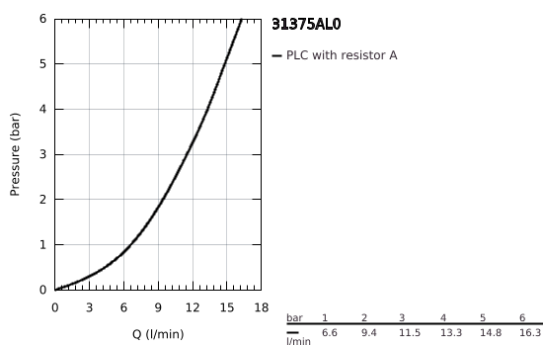

## 31 375 AL0 MINTA SINGLE-LEVER SINK MIXER 1/2"

### TOOTE KIRJELDUS

- Värvus: brushed hard graphite
- L-spout
- single hole installation
- GROHE LongLife finish
- GROHE SilkMove 46 mm ceramic cartridge
- adjustable flow rate limiter
- swivel tubular spout
- swivel range 0°/150°/360°
- flexible connection hoses
- protected against backflow
- rapid installation system
- maximum flow rate (at 3 bar): 11.5 l/min

### VARUOSAD, märts 2018 – nüüd

1: Lever (Tellimuse number 46015AL0)

2: Cap (Tellimuse number 46025AL0)

3: Cartridge (Tellimuse number 46048000)

4: Spout (Tellimuse number 13348AL0)

4.1: Sealing washer (Tellimuse number 0128500M)