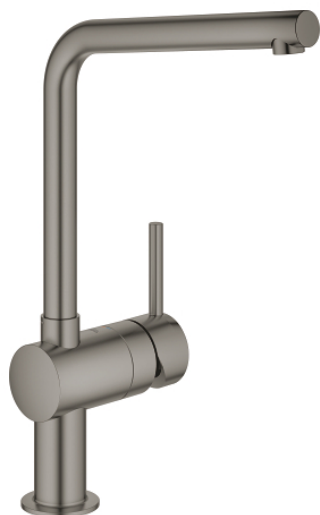

## 31 375 AL0 MINTA SINGLE-LEVER SINK MIXER 1/2"

### TOOTE KIRJELDUS

- Värvus: brushed hard graphite
- L-spout
- single hole installation
- GROHE LongLife finish
- GROHE SilkMove 46 mm ceramic cartridge
- adjustable flow rate limiter
- swivel tubular spout
- swivel range 0°/150°/360°
- flexible connection hoses
- protected against backflow
- rapid installation system
- maximum flow rate (at 3 bar): 11.5 l/min

### VARUOSAD, märts 2018 – nüüd

1: Lever (Tellimuse number 46015AL0)

2: Cap (Tellimuse number 46025AL0)

3: Cartridge (Tellimuse number 46048000)

4: Spout (Tellimuse number 13348AL0)

4.1: Sealing washer (Tellimuse number 0128500M)