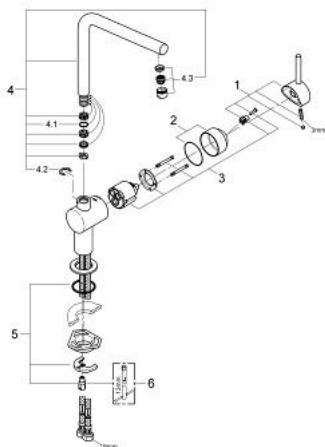

## 31 375 AL0 MINTA SINGLE-LEVER SINK MIXER 1/2"

### TOOTE KIRJELDUS

- Värvus: brushed hard graphite
- L-spout
- single hole installation
- GROHE LongLife finish
- GROHE SilkMove 46 mm ceramic cartridge
- adjustable flow rate limiter
- swivel tubular spout
- swivel range 0°/150°/360°
- flexible connection hoses
- protected against backflow
- rapid installation system
- maximum flow rate (at 3 bar): 11.5 l/min

### VARUOSAD, märts 2018 – nüüd

1: Lever (Tellimuse number 46015AL0)

2: Cap (Tellimuse number 46025AL0)

3: Cartridge (Tellimuse number 46048000)

4: Spout (Tellimuse number 13348AL0)

4.1: Sealing washer (Tellimuse number 0128500M)

4.2: Safety ring (Tellimuse number 0485300M)

4.3: Mousseur (Tellimuse number 64186AL0)

5: Shank mounting kit (Tellimuse number 46249000)

6: Mounting wrench (Tellimuse number 19017000)\*

\* Lisatarvikud