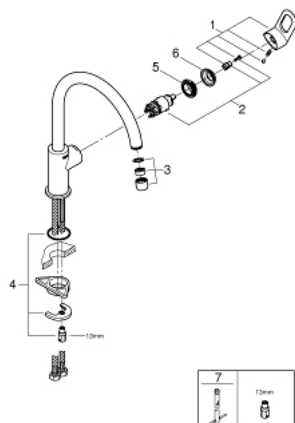

### 31 368 000 BAULOOP SINGLE-LEVER SINK MIXER 1/2"

#### TOOTE KIRJELDUS

- Värvus: chrome
- high spout
- single hole installation
- GROHE LongLife finish
- GROHE SmoothControl 28 mm ceramic cartridge
- spout with mousseur
- swivel tubular spout, swivel area 360°
- flexible connection hoses
- rapid installation system
- maximum flow rate (at 3 bar): 10 l/min
- min. recommended pressure 1.0 bar

## 31 368 000 BAULOOP SINGLE-LEVER SINK MIXER 1/2"

**VARUOSAD**, november 2018 – nüüd

1: Lever (Tellimuse number 46779000)

2: Cartridge (Tellimuse number 46580000)

3: Mousseur (Tellimuse number 13928000)

4: Shank mounting kit (Tellimuse number 46249000)

5: Fitting ring (Tellimuse number 46715000)

6: Cap (Tellimuse number 46581000)

7: Mounting wrench (Tellimuse number 19017000)\*

\* Lisatarvikud