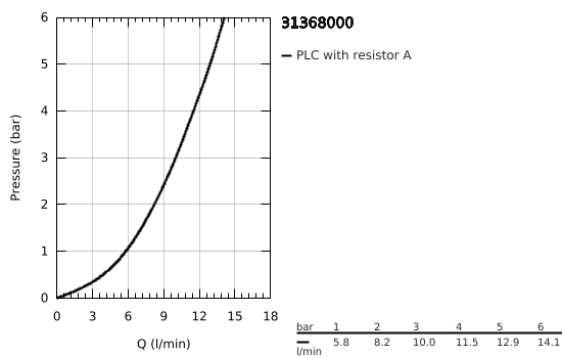

### 31 368 000 BAULOOP SINGLE-LEVER SINK MIXER 1/2"

#### TOOTE KIRJELDUS

- Värvus: chrome
- high spout
- single hole installation
- GROHE LongLife finish
- GROHE SmoothControl 28 mm ceramic cartridge
- spout with mousseur
- swivel tubular spout, swivel area 360°
- flexible connection hoses
- rapid installation system
- maximum flow rate (at 3 bar): 10 l/min
- min. recommended pressure 1.0 bar

## 31 368 000 BAULOOP SINGLE-LEVER SINK MIXER 1/2"

**VARUOSAD**, november 2018 – nüüd

1: Lever (Tellimuse number 46779000)

2: Cartridge (Tellimuse number 46580000)

3: Mousseur (Tellimuse number 13928000)

4: Shank mounting kit (Tellimuse number 46249000)