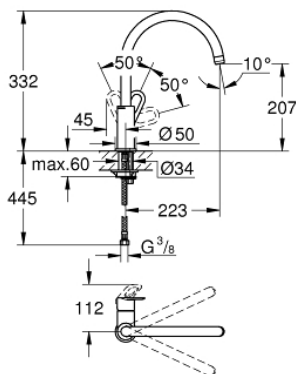

### 31 368 000 BAULOOP SINGLE-LEVER SINK MIXER 1/2"

#### TOOTE KIRJELDUS

- Värvus: chrome
- high spout
- single hole installation
- GROHE LongLife finish
- GROHE SmoothControl 28 mm ceramic cartridge
- spout with mousseur
- swivel tubular spout, swivel area 360°
- flexible connection hoses
- rapid installation system
- maximum flow rate (at 3 bar): 10 l/min
- min. recommended pressure 1.0 bar

## 31 368 000 BAULOOP SINGLE-LEVER SINK MIXER 1/2"

**VARUOSAD**, november 2018 – nüüd

1: Lever (Tellimuse number 46779000)

2: Cartridge (Tellimuse number 46580000)

3: Mousseur (Tellimuse number 13928000)

4: Shank mounting kit (Tellimuse number 46249000)

5: Fitting ring (Tellimuse number 46715000)

6: Cap (Tellimuse number 46581000)

7: Mounting wrench (Tellimuse number 19017000)\*

\* Lisatarvikud