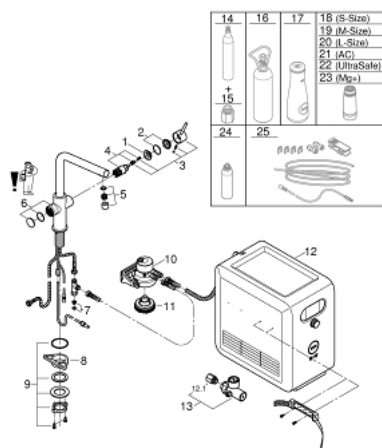

31 347 DC3 GROHE BLUE PROFESSIONAL L-SPOUT KIT

VARUOSAD, august 2013 – nüüd

1. 1: Fitting ring (Tellimuse number 07419000)
2. 2: Cap (Tellimuse number 46581DC0)
3. 3: Lever (Tellimuse number 46957DC0)
4. 4: Cartridge (Tellimuse number 46580000)
5. 5: Mousseur (Tellimuse number 48194DC0)
6. 6: Operating unit (Tellimuse number 46958DC0)
7. 7: Dirt strainer (Tellimuse number 47576000)
8. 8: Support plate (Tellimuse number 05334000)
9. 9: Shank fastening assembly (Tellimuse number 48384000)
10. 10: Filter head (Tellimuse number 64508001)
11. 11: Chiller and carbonizer (Tellimuse number 40554001)
12. 12: Pressure indicator (Tellimuse number 46717000)
- 12.1: CO₂ adapter (Tellimuse number 40962000)
14. 13: Starter kit 425 g CO₂ bottles (4 pieces) (Tellimuse number 40422000)*
15. 14: CO₂ adapter (Tellimuse number 40962000)*
16. 15: Starter kit 2 kg CO₂ bottle (Tellimuse number 40423000)*
17. 16: Glass carafe (Tellimuse number 40405000)*
18. 17: Filter S-Size (Tellimuse number 40404001)*
19. 18: Filter M-Size (Tellimuse number 40430001)*
20. 19: Filter L-Size (Tellimuse number 40412001)*
21. 20: Activated carbon filter (Tellimuse number 40547001)*
22. 21: UltraSafe filter (Tellimuse number 40575001)*
23. 22: Magnesium+ filter (Tellimuse number 40691001)*
24. 23: Cleaning cartridge (Tellimuse number 40434001)*
25. 24: Cleaning cartridge adapter (Tellimuse number 40694000)*
26. 25: Extension set (Tellimuse number 40843000)*

* Lisatarvikud