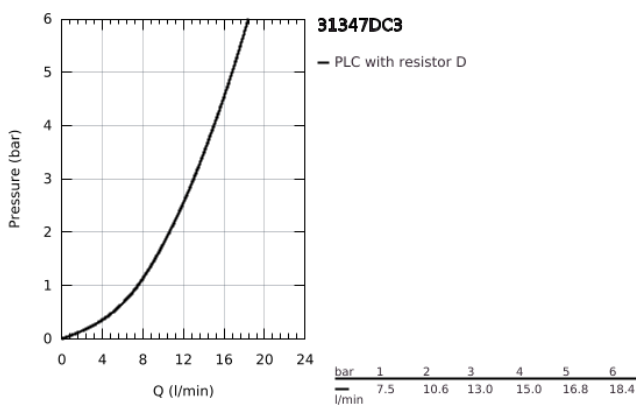

31 347 DC3 GROHE BLUE PROFESSIONAL L-SPOUT KIT

TOOTE KIRJELDUS (1/2)

- Värvus: supersteel
- consisting of:
 - GROHE Blue single-lever sink mixer with filter function
 - single hole installation
 - L-spout
 - push buttons for 3 types of filtered and chilled table water
 - still, medium, sparkling
 - GROHE LongLife finish
 - GROHE SilkMove 28 mm ceramic cartridge
 - swivel tubular spout, swivel area 150°
 - separate inner water ways for filtered and non-filtered water
 - flexible connection hoses
 - GROHE Blue Professional cooler
 - delivers 12 liters of chilled water per hour
 - colour display with push and turn control
 - 270 Watt cooling unit, 230 V, 50 Hz
 - sound level in standby 46 dB(A)
 - type of protection IP 21
 - CE approved
 - requires ventilation holes in the bottom of the kitchen cabinet
 - software set-up and monitoring of filter and CO₂ capacity possible via GROHE Watersystems app
 - push notifications at low filter resp. CO₂ capacity
 - with Bluetooth* and Wi-Fi interface for wireless data communication
 - for Apple** and Android devices
 - Bluetooth range (max. 10 m) varies depending on used materials and walls between transmitter and receiver
 - cleaning cartridge adapter, for use with GROHE Blue cleaning cartridge 40 434 001
 - filter head with flexible water hardness adjustment
 - CO₂ pressure indicator
 - GROHE Blue filter, CO₂ bottle and cleaning cartridge are not included in the delivery and have to be ordered separately