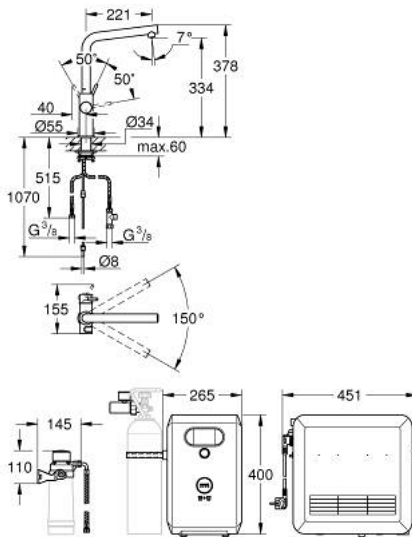

31 347 DC3 GROHE BLUE PROFESSIONAL L-SPOUT KIT

TOOTE KIRJELDUS (1/2)

- Värvus: supersteel
- consisting of:
 - GROHE Blue single-lever sink mixer with filter function
 - single hole installation
 - L-spout
 - push buttons for 3 types of filtered and chilled table water
 - still, medium, sparkling
 - GROHE LongLife finish
 - GROHE SilkMove 28 mm ceramic cartridge
 - swivel tubular spout, swivel area 150°
 - separate inner water ways for filtered and non-filtered water
 - flexible connection hoses
 - GROHE Blue Professional cooler
 - delivers 12 liters of chilled water per hour
 - colour display with push and turn control
 - 270 Watt cooling unit, 230 V, 50 Hz
 - sound level in standby 46 dB(A)
 - type of protection IP 21
 - CE approved
 - requires ventilation holes in the bottom of the kitchen cabinet
 - software set-up and monitoring of filter and CO₂ capacity possible via GROHE Watersystems app
 - push notifications at low filter resp. CO₂ capacity
 - with Bluetooth* and Wi-Fi interface for wireless data communication
 - for Apple** and Android devices
 - Bluetooth range (max. 10 m) varies depending on used materials and walls between transmitter and receiver
 - cleaning cartridge adapter, for use with GROHE Blue cleaning cartridge 40 434 001
 - filter head with flexible water hardness adjustment
 - CO₂ pressure indicator
 - GROHE Blue filter, CO₂ bottle and cleaning cartridge are not included in the delivery and have to be ordered separately