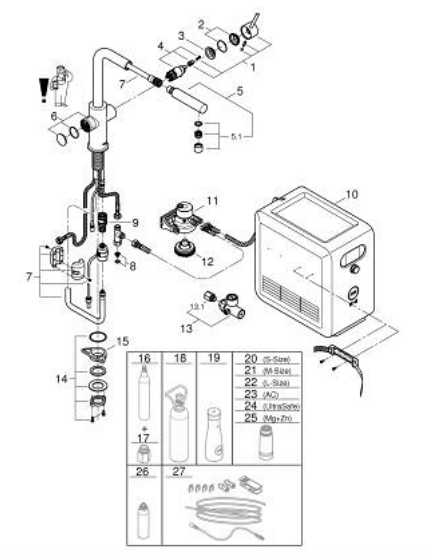

31 326 KS2 GROHE BLUE PROFESSIONAL L-SPOUT KIT WITH PULL-OUT SPOUT

VARUOSAD, august 2024 – nüüd

1. 1: Lever (Tellimuse number 46957KS0)
2. 2: Cap (Tellimuse number 46581KS0)
3. 3: Fitting ring (Tellimuse number 07419000)
4. 4: Cartridge (Tellimuse number 46580000)
5. 5: Pull-Out spray (Tellimuse number 46999KS0)
6. 6: Operating unit (Tellimuse number 46958KS0)
7. 7: Hose for pull-out shower (Tellimuse number 48378000)
8. 8: Dirt strainer (Tellimuse number 47576000)
9. 9: Quick coupling (Tellimuse number 46315000)
10. 10: Chiller and carbonizer (Tellimuse number 40554002)
11. 11: Filter head (Tellimuse number 64508001)
12. 12: Cleaning cartridge adapter (Tellimuse number 40694000)
13. 13: Pressure indicator (Tellimuse number 46717000)
- 13.1: CO₂ adapter (Tellimuse number 40962000)
15. 14: Shank fastening assembly (Tellimuse number 48384000)
16. 15: Support plate (Tellimuse number 05334000)
17. 16: Starter kit 425 g CO₂ bottles (4 pieces) (Tellimuse number 40422000)*
18. 17: CO₂ adapter (Tellimuse number 40962000)*
19. 18: Starter kit 2 kg CO₂ bottle (Tellimuse number 40423000)*
20. 19: Glass carafe with lid set (Tellimuse number 40405001)*
21. 20: Filter S-Size (Tellimuse number 40404001)*
22. 21: Filter M-Size (Tellimuse number 40430001)*
23. 22: Filter L-Size (Tellimuse number 40412001)*
24. 23: Activated carbon filter (Tellimuse number 40547001)*
25. 24: UltraSafe filter (Tellimuse number 40575002)*
26. 25: Magnesium + Zinc filter (Tellimuse number 40691002)*
27. 26: Cleaning cartridge (Tellimuse number 40434001)*
28. 27: Extension set (Tellimuse number 40843000)*

* Lisatarvikud