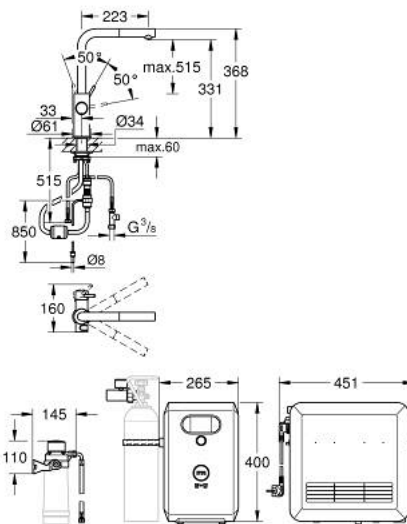

31 326 KS2 GROHE BLUE PROFESSIONAL L-SPOUT KIT WITH PULL-OUT SPOUT

TOOTE KIRJELDUS (1/2)

- Värvus: velvet black
- consisting of:
  - GROHE Blue single-lever sink mixer with filter function
  - single hole installation
  - L-spout
  - push buttons for 3 types of filtered and chilled table water
  - still, medium, sparkling
  - GROHE SilkMove 28 mm ceramic cartridge
- Pull-Out spout for greater flexibility
- swivel tubular spout, swivel area 360°
- separate inner water ways for filtered and non-filtered water
- flexible connection hoses
- GROHE Blue Professional cooler
- delivers 12 liters of chilled sparkling water per hour
- colour display with push and turn control
- 270 Watt cooling unit, 230 V, 50 Hz
- sound level in standby 46 dB(A)
- type of protection IP 21
- CE approved
- requires ventilation holes in the bottom of the kitchen cabinet
- software set-up and monitoring of filter and CO₂ capacity possible via GROHE Watersystems app
  - push notifications at low filter resp. CO₂ capacity
  - with Bluetooth* and Wi-Fi interface for wireless data communication
  - for Apple** and Android devices
  - Bluetooth range (max. 10 m) varies depending on used materials and walls between transmitter and receiver
- cleaning cartridge adapter, for use with GROHE Blue cleaning cartridge 40 434 001
- CO₂ pressure indicator
- filter head with flexible water hardness adjustment
- GROHE Blue filter, CO₂ bottle and cleaning cartridge are not included in the delivery and have to be ordered separately