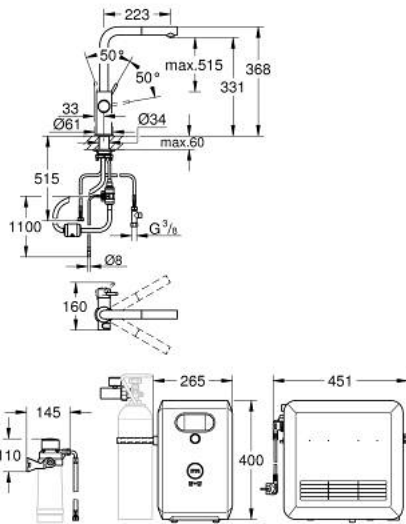

31 326 DC2 GROHE BLUE PROFESSIONAL L-SPOUT KIT WITH PULL-OUT SPOUT

TOOTE KIRJELDUS (1/2)

- Värvus: supersteel
- consisting of:
  - GROHE Blue single-lever sink mixer with filter function
  - single hole installation
  - L-spout
  - push buttons for 3 types of filtered and chilled table water
  - still, medium, sparkling
  - GROHE LongLife finish
  - GROHE SilkMove 28 mm ceramic cartridge
  - Pull-Out spout for greater flexibility
  - swivel tubular spout, swivel area 360°
  - separate inner water ways for filtered and non-filtered water
  - flexible connection hoses
  - GROHE Blue Professional cooler
  - delivers 12 liters of chilled sparkling water per hour
  - colour display with push and turn control
  - 270 Watt cooling unit, 230 V, 50 Hz
  - sound level in standby 46 dB(A)
  - type of protection IP 21
  - CE approved
  - requires ventilation holes in the bottom of the kitchen cabinet
  - software set-up and monitoring of filter and CO₂ capacity possible via GROHE Watersystems app
  - push notifications at low filter resp. CO₂ capacity
  - with Bluetooth* and Wi-Fi interface for wireless data communication
  - for Apple** and Android devices
  - Bluetooth range (max. 10 m) varies depending on used materials and walls between transmitter and receiver
  - cleaning cartridge adapter, for use with GROHE Blue cleaning cartridge 40 434 001
  - CO₂ pressure indicator
  - filter head with flexible water hardness adjustment