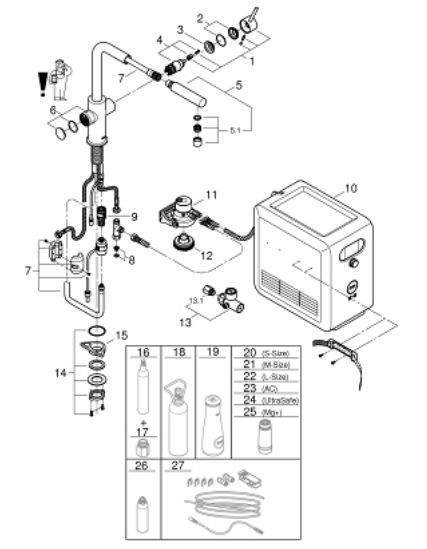

31 326 DC2 GROHE BLUE PROFESSIONAL L-SPOUT KIT WITH PULL-OUT SPOUT

VARUOSAD, mai 2018 – nüüd

- 1: Lever (Tellimuse number 46957DC0)
- 2: Cap (Tellimuse number 46581DC0)
- 3: Fitting ring (Tellimuse number 07419000)
- 4: Cartridge (Tellimuse number 46580000)
- 5: Pull out spray (Tellimuse number 46999DC0)
- 5.1: Mousseur GROHE Blue L spout (Tellimuse number 48194DC0)
- 6: Operating unit (Tellimuse number 46958DC0)
- 7: Hose for pull-out shower (Tellimuse number 48378000)
- 8: Dirt strainer (Tellimuse number 47576000)
- 9: Quick coupling (Tellimuse number 46315000)
- 10: Chiller and carbonizer (Tellimuse number 40554002)
- 11: Filter head (Tellimuse number 64508001)
- 12: Cleaning cartridge adapter (Tellimuse number 40694000)
- 13: Pressure indicator (Tellimuse number 46717000)
- 13.1: CO₂ adapter (Tellimuse number 40962000)
- 14: Shank fastening assembly (Tellimuse number 48384000)
- 15: Support plate (Tellimuse number 05334000)
- 16: Starter kit 425 g CO₂ bottles (4 pieces) (Tellimuse number 40422000)*
- 17: CO₂ adapter (Tellimuse number 40962000)*
- 18: Starter kit 2 kg CO₂ bottle (Tellimuse number 40423000)*
- 19: Glass carafe (Tellimuse number 40405000)*
- 20: Filter S-Size (Tellimuse number 40404001)*
- 21: Filter M-Size (Tellimuse number 40430001)*
- 22: Filter L-Size (Tellimuse number 40412001)*
- 23: Activated carbon filter (Tellimuse number 40547001)*
- 24: UltraSafe filter (Tellimuse number 40575001)*
- 25: Magnesium+ filter (Tellimuse number 40691001)*
- 26: Cleaning cartridge (Tellimuse number 40434001)*
- 27: Extension set (Tellimuse number 40843000)*

* Lisatarvikud