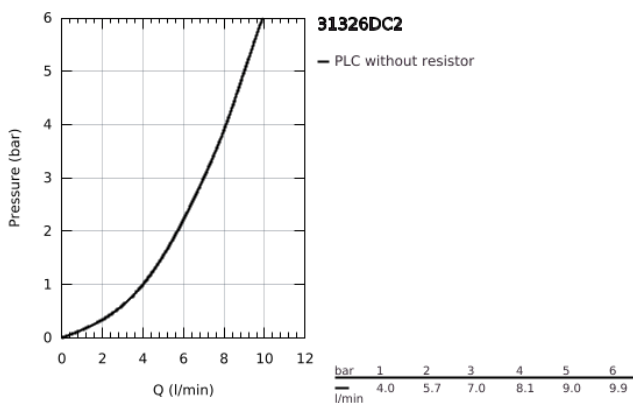

31 326 DC2 GROHE BLUE PROFESSIONAL L-SPOUT KIT WITH PULL-OUT SPOUT

TOOTE KIRJELDUS (1/2)

- Värvus: supersteel
- consisting of:
 - GROHE Blue single-lever sink mixer with filter function
 - single hole installation
 - L-spout
 - push buttons for 3 types of filtered and chilled table water
 - still, medium, sparkling
 - GROHE LongLife finish
 - GROHE SilkMove 28 mm ceramic cartridge
 - Pull-Out spout for greater flexibility
 - swivel tubular spout, swivel area 360°
 - separate inner water ways for filtered and non-filtered water
 - flexible connection hoses
 - GROHE Blue Professional cooler
 - delivers 12 liters of chilled sparkling water per hour
 - colour display with push and turn control
 - 270 Watt cooling unit, 230 V, 50 Hz
 - sound level in standby 46 dB(A)
 - type of protection IP 21
 - CE approved
 - requires ventilation holes in the bottom of the kitchen cabinet
 - software set-up and monitoring of filter and CO₂ capacity possible via GROHE Watersystems app
 - push notifications at low filter resp. CO₂ capacity
 - with Bluetooth* and Wi-Fi interface for wireless data communication
 - for Apple** and Android devices
 - Bluetooth range (max. 10 m) varies depending on used materials and walls between transmitter and receiver
 - cleaning cartridge adapter, for use with GROHE Blue cleaning cartridge 40 434 001
 - CO₂ pressure indicator
 - filter head with flexible water hardness adjustment