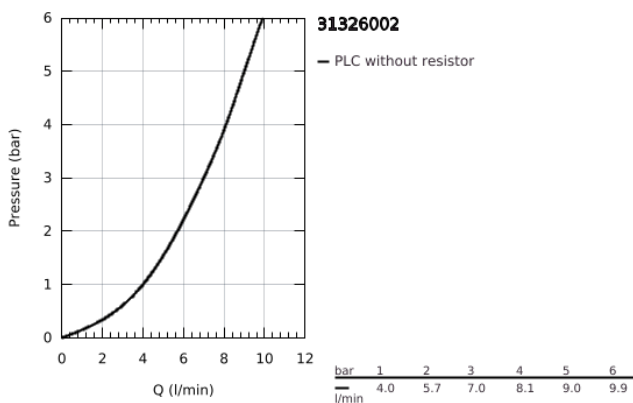

31 326 002 GROHE BLUE PROFESSIONAL L-SPOUT KIT WITH PULL-OUT SPOUT

TOOTE KIRJELDUS (1/2)

- Värvus: chrome
- consisting of:
 - GROHE Blue single-lever sink mixer with filter function
 - single hole installation
 - L-spout
 - push buttons for 3 types of filtered and chilled table water
 - still, medium, sparkling
 - GROHE LongLife finish
 - GROHE SilkMove 28 mm ceramic cartridge
 - Pull-Out spout for greater flexibility
 - swivel tubular spout, swivel area 360°
 - separate inner water ways for filtered and non-filtered water
 - flexible connection hoses
 - GROHE Blue Professional cooler
 - delivers 12 liters of chilled sparkling water per hour
 - colour display with push and turn control
 - 270 Watt cooling unit, 230 V, 50 Hz
 - sound level in standby 46 dB(A)
 - type of protection IP 21
 - CE approved
 - requires ventilation holes in the bottom of the kitchen cabinet
 - software set-up and monitoring of filter and CO₂ capacity possible via GROHE Watersystems app
 - push notifications at low filter resp. CO₂ capacity
 - with Bluetooth* and Wi-Fi interface for wireless data communication
 - for Apple** and Android devices
 - Bluetooth range (max. 10 m) varies depending on used materials and walls between transmitter and receiver
 - cleaning cartridge adapter, for use with GROHE Blue cleaning cartridge 40 434 001
 - filter head with flexible water hardness adjustment
 - CO₂ pressure indicator