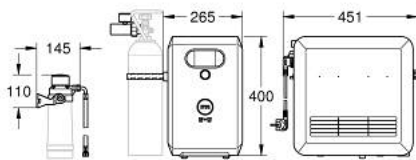

31 326 002 GROHE BLUE PROFESSIONAL L-SPOUT KIT WITH PULL-OUT SPOUT

TOOTE KIRJELDUS (1/2)

- Värvus: chrome
- consisting of:
  - GROHE Blue single-lever sink mixer with filter function
  - single hole installation
  - L-spout
  - push buttons for 3 types of filtered and chilled table water
  - still, medium, sparkling
  - GROHE LongLife finish
  - GROHE SilkMove 28 mm ceramic cartridge
  - Pull-Out spout for greater flexibility
  - swivel tubular spout, swivel area 360°
  - separate inner water ways for filtered and non-filtered water
  - flexible connection hoses
  - GROHE Blue Professional cooler
  - delivers 12 liters of chilled sparkling water per hour
  - colour display with push and turn control
  - 270 Watt cooling unit, 230 V, 50 Hz
  - sound level in standby 46 dB(A)
  - type of protection IP 21
  - CE approved
  - requires ventilation holes in the bottom of the kitchen cabinet
  - software set-up and monitoring of filter and CO₂ capacity possible via GROHE Watersystems app
  - push notifications at low filter resp. CO₂ capacity
  - with Bluetooth* and Wi-Fi interface for wireless data communication
  - for Apple** and Android devices
  - Bluetooth range (max. 10 m) varies depending on used materials and walls between transmitter and receiver
  - cleaning cartridge adapter, for use with GROHE Blue cleaning cartridge 40 434 001
  - filter head with flexible water hardness adjustment
  - CO₂ pressure indicator