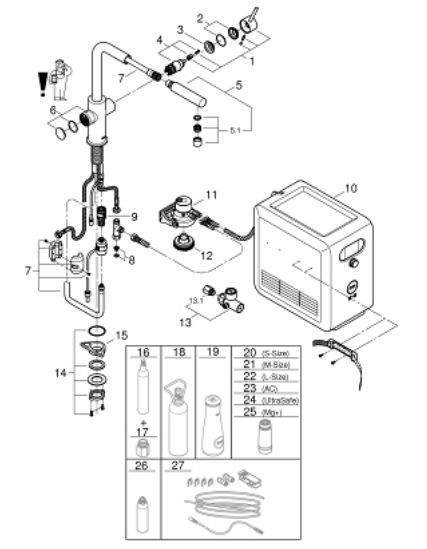

31 326 002 GROHE BLUE PROFESSIONAL L-SPOUT KIT WITH PULL-OUT SPOUT

VARUOSAD, mai 2018 – nüüd

1. 1: Lever (Tellimuse number 46957000)
2. 2: Cap (Tellimuse number 46581000)
3. 3: Fitting ring (Tellimuse number 07419000)
4. 4: Cartridge (Tellimuse number 46580000)
5. 5: Pull out spray (Tellimuse number 46999000)
- 5.1: Mousseur GROHE Blue L spout (Tellimuse number 48194000)
7. 6: Operating unit (Tellimuse number 46958000)
8. 7: Hose for pull-out shower (Tellimuse number 48378000)
9. 8: Dirt strainer (Tellimuse number 47576000)
10. 9: Quick coupling (Tellimuse number 46315000)
11. 10: Chiller and carbonizer (Tellimuse number 40554002)
12. 11: Filter head (Tellimuse number 64508001)
13. 12: Cleaning cartridge adapter (Tellimuse number 40694000)
14. 13: Pressure indicator (Tellimuse number 46717000)
- 13.1: CO₂ adapter (Tellimuse number 40962000)
16. 14: Shank fastening assembly (Tellimuse number 48384000)
17. 15: Support plate (Tellimuse number 05334000)
18. 16: Starter kit 425 g CO₂ bottles (4 pieces) (Tellimuse number 40422000)*
19. 17: CO₂ adapter (Tellimuse number 40962000)*
20. 18: Starter kit 2 kg CO₂ bottle (Tellimuse number 40423000)*
21. 19: Glass carafe (Tellimuse number 40405000)*
22. 20: Filter S-Size (Tellimuse number 40404001)*
23. 21: Filter M-Size (Tellimuse number 40430001)*
24. 22: Filter L-Size (Tellimuse number 40412001)*
25. 23: Activated carbon filter (Tellimuse number 40547001)*
26. 24: UltraSafe filter (Tellimuse number 40575001)*
27. 25: Magnesium+ filter (Tellimuse number 40691001)*
28. 26: Cleaning cartridge (Tellimuse number 40434001)*
29. 27: Extension set (Tellimuse number 40843000)*

* Lisatarvikud