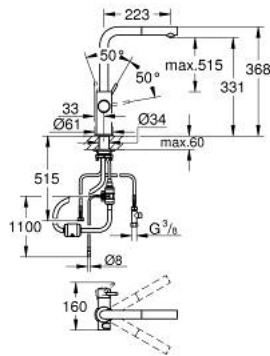

31 326 002 GROHE BLUE PROFESSIONAL L-SPOUT KIT WITH PULL-OUT SPOUT

TOOTE KIRJELDUS (1/2)

- Värvus: chrome
- consisting of:
  - GROHE Blue single-lever sink mixer with filter function
  - single hole installation
  - L-spout
  - push buttons for 3 types of filtered and chilled table water
  - still, medium, sparkling
  - GROHE LongLife finish
  - GROHE SilkMove 28 mm ceramic cartridge
  - Pull-Out spout for greater flexibility
  - swivel tubular spout, swivel area 360°
  - separate inner water ways for filtered and non-filtered water
  - flexible connection hoses
  - GROHE Blue Professional cooler
  - delivers 12 liters of chilled sparkling water per hour
  - colour display with push and turn control
  - 270 Watt cooling unit, 230 V, 50 Hz
  - sound level in standby 46 dB(A)
  - type of protection IP 21
  - CE approved
  - requires ventilation holes in the bottom of the kitchen cabinet
  - software set-up and monitoring of filter and CO₂ capacity possible via GROHE Watersystems app
  - push notifications at low filter resp. CO₂ capacity
  - with Bluetooth* and Wi-Fi interface for wireless data communication
  - for Apple** and Android devices
  - Bluetooth range (max. 10 m) varies depending on used materials and walls between transmitter and receiver
  - cleaning cartridge adapter, for use with GROHE Blue cleaning cartridge 40 434 001
  - filter head with flexible water hardness adjustment
  - CO₂ pressure indicator