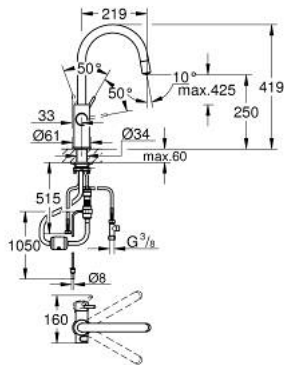

31 325 KS2 GROHE BLUE PROFESSIONAL C-SPOUT KIT WITH PULL-OUT SPOUT

TOOTE KIRJELDUS (1/2)

- Värvus: velvet black
- consisting of:
  - GROHE Blue single-lever sink mixer with filter function
  - single hole installation
  - C-spout
  - push buttons for 3 types of filtered and chilled table water
  - still, medium, sparkling
  - GROHE SilkMove 28 mm ceramic cartridge
  - Pull-Out spout for greater flexibility
  - swivel tubular spout, swivel area 360°
  - separate inner water ways for filtered and non-filtered water
  - flexible connection hoses
  - GROHE Blue Professional cooler
  - delivers 12 liters of chilled sparkling water per hour
  - colour display with push and turn control
  - 270 Watt cooling unit, 230 V, 50 Hz
  - sound level in standby 46 dB(A)
  - type of protection IP 21
  - CE approved
  - requires ventilation holes in the bottom of the kitchen cabinet
  - software set-up and monitoring of filter and CO₂ capacity possible via GROHE Watersystems app
  - push notifications at low filter resp. CO₂ capacity
  - with Bluetooth* and Wi-Fi interface for wireless data communication
  - for Apple** and Android devices
  - Bluetooth range (max. 10 m) varies depending on used materials and walls between transmitter and receiver
  - cleaning cartridge adapter, for use with GROHE Blue cleaning cartridge 40 434 001
  - CO₂ pressure indicator
  - filter head with flexible water hardness adjustment
  - GROHE Blue filter, CO₂ bottle and cleaning cartridge are not included in the delivery and have to be ordered separately