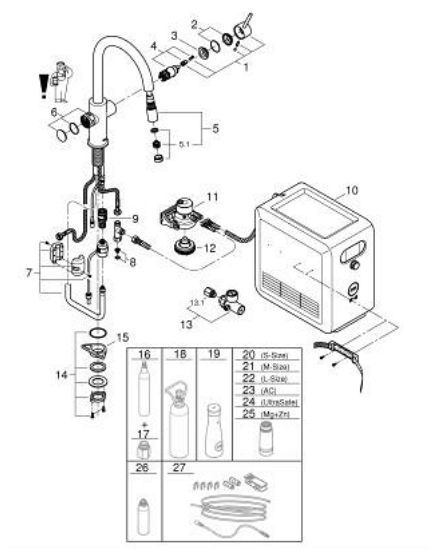

31 325 KS2 GROHE BLUE PROFESSIONAL C-SPOUT KIT WITH PULL-OUT SPOUT

VARUOSAD, august 2024 – nüüd

1. 1: Lever (Tellimuse number 46957KS0)
2. 2: Cap (Tellimuse number 46581KS0)
3. 3: Fitting ring (Tellimuse number 07419000)
4. 4: Cartridge (Tellimuse number 46580000)
5. 5: Pull-Out spray (Tellimuse number 48427KS0)
- 5.1: Mousseur (Tellimuse number 48379KS0)
7. 6: Operating unit (Tellimuse number 46958KS0)
8. 7: Hose for pull-out shower (Tellimuse number 48378000)
9. 8: Dirt strainer (Tellimuse number 47576000)
10. 9: Quick coupling (Tellimuse number 46315000)
11. 10: Chiller and carbonizer (Tellimuse number 40554002)
12. 11: Filter head (Tellimuse number 64508001)
13. 12: Cleaning cartridge adapter (Tellimuse number 40694000)
14. 13: Pressure indicator (Tellimuse number 46717000)
- 13.1: CO₂ adapter (Tellimuse number 40962000)
16. 14: Shank fastening assembly (Tellimuse number 48384000)
17. 15: Support plate (Tellimuse number 05334000)
18. 16: Starter kit 425 g CO₂ bottles (4 pieces) (Tellimuse number 40422000)*
19. 17: CO₂ adapter (Tellimuse number 40962000)*
20. 18: Starter kit 2 kg CO₂ bottle (Tellimuse number 40423000)*
21. 19: Glass carafe with lid set (Tellimuse number 40405001)*
22. 20: Filter S-Size (Tellimuse number 40404001)*
23. 21: Filter M-Size (Tellimuse number 40430001)*
24. 22: Filter L-Size (Tellimuse number 40412001)*
25. 23: Activated carbon filter (Tellimuse number 40547001)*
26. 24: UltraSafe filter (Tellimuse number 40575002)*
27. 25: Magnesium + Zinc filter (Tellimuse number 40691002)*
28. 26: Cleaning cartridge (Tellimuse number 40434001)*
29. 27: Extension set (Tellimuse number 40843000)*

* Lisatarvikud