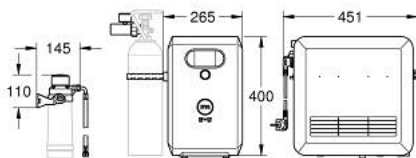

31 325 KS2 GROHE BLUE PROFESSIONAL C-SPOUT KIT WITH PULL-OUT SPOUT

TOOTE KIRJELDUS (1/2)

- Värvus: velvet black
- consisting of:
  - GROHE Blue single-lever sink mixer with filter function
  - single hole installation
  - C-spout
  - push buttons for 3 types of filtered and chilled table water
  - still, medium, sparkling
  - GROHE SilkMove 28 mm ceramic cartridge
  - Pull-Out spout for greater flexibility
  - swivel tubular spout, swivel area 360°
  - separate inner water ways for filtered and non-filtered water
  - flexible connection hoses
  - GROHE Blue Professional cooler
  - delivers 12 liters of chilled sparkling water per hour
  - colour display with push and turn control
  - 270 Watt cooling unit, 230 V, 50 Hz
  - sound level in standby 46 dB(A)
  - type of protection IP 21
  - CE approved
  - requires ventilation holes in the bottom of the kitchen cabinet
  - software set-up and monitoring of filter and CO₂ capacity possible via GROHE Watersystems app
  - push notifications at low filter resp. CO₂ capacity
  - with Bluetooth* and Wi-Fi interface for wireless data communication
  - for Apple** and Android devices
  - Bluetooth range (max. 10 m) varies depending on used materials and walls between transmitter and receiver
  - cleaning cartridge adapter, for use with GROHE Blue cleaning cartridge 40 434 001
  - CO₂ pressure indicator
  - filter head with flexible water hardness adjustment
  - GROHE Blue filter, CO₂ bottle and cleaning cartridge are not included in the delivery and have to be ordered separately