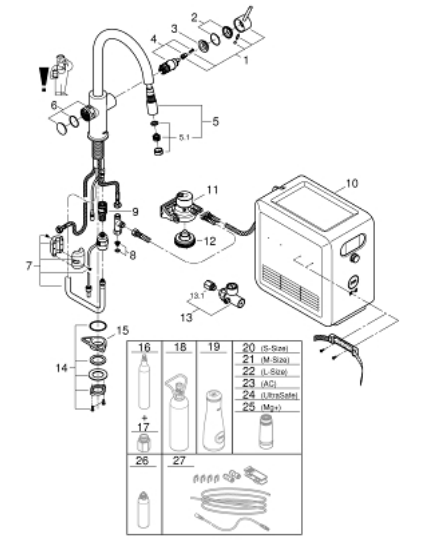

31 325 DC2 GROHE BLUE PROFESSIONAL C-SPOUT KIT WITH PULL-OUT SPOUT

VARUOSAD, mai 2018 – nüüd

- 1: Lever (Tellimuse number 46957DC0)
- 2: Cap (Tellimuse number 46581DC0)
- 3: Fitting ring (Tellimuse number 07419000)
- 4: Cartridge (Tellimuse number 46580000)
- 5: Pull out spray (Tellimuse number 48427DC0)
- 5.1: Mousseur (Tellimuse number 48379DC0)
- 6: Operating unit (Tellimuse number 46958DC0)
- 7: Hose for pull-out shower (Tellimuse number 48378000)
- 8: Dirt strainer (Tellimuse number 47576000)
- 9: Quick coupling (Tellimuse number 46315000)
- 10: Chiller and carbonizer (Tellimuse number 40554001)
- 11: Filter head (Tellimuse number 64508001)
- 12: Pressure indicator (Tellimuse number 46717000)
- 12.1: CO₂ adapter (Tellimuse number 40962000)
- 13: Shank fastening assembly (Tellimuse number 48384000)
- 14: Support plate (Tellimuse number 05334000)
- 15: Starter kit 425 g CO₂ bottles (4 pieces) (Tellimuse number 40422000)*
- 16: CO₂ adapter (Tellimuse number 40962000)*
- 17: Starter kit 2 kg CO₂ bottle (Tellimuse number 40423000)*
- 18: Glass carafe (Tellimuse number 40405000)*
- 19: Filter S-Size (Tellimuse number 40404001)*
- 20: Filter M-Size (Tellimuse number 40430001)*
- 21: Filter L-Size (Tellimuse number 40412001)*
- 22: Activated carbon filter (Tellimuse number 40547001)*
- 23: UltraSafe filter (Tellimuse number 40575001)*
- 24: Magnesium+ filter (Tellimuse number 40691001)*
- 25: Cleaning cartridge (Tellimuse number 40434001)*
- 26: Cleaning cartridge adapter (Tellimuse number 40694000)*
- 27: Extension set (Tellimuse number 40843000)*

* Lisatarvikud