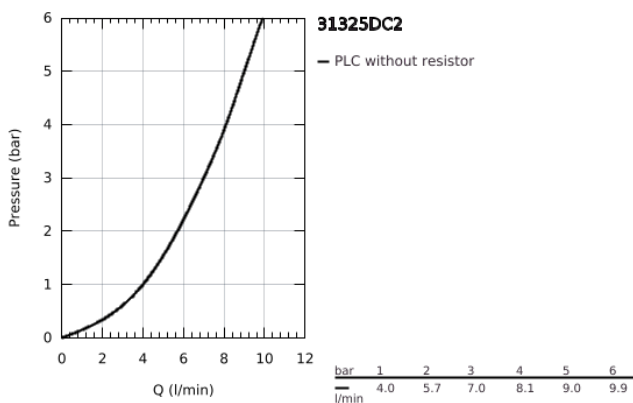

31 325 DC2 GROHE BLUE PROFESSIONAL C-SPOUT KIT WITH PULL-OUT SPOUT

TOOTE KIRJELDUS (1/2)

- Värvus: supersteel
- consisting of:
 - GROHE Blue single-lever sink mixer with filter function
 - single hole installation
 - C-spout
 - push buttons for 3 types of filtered and chilled table water
 - still, medium, sparkling
 - GROHE LongLife finish
 - GROHE SilkMove 28 mm ceramic cartridge
 - Pull-Out spout for greater flexibility
 - swivel tubular spout, swivel area 360°
 - separate inner water ways for filtered and non-filtered water
 - flexible connection hoses
 - GROHE Blue Professional cooler
 - delivers 12 liters of chilled sparkling water per hour
 - colour display with push and turn control
 - 270 Watt cooling unit, 230 V, 50 Hz
 - sound level in standby 46 dB(A)
 - type of protection IP 21
 - CE approved
 - requires ventilation holes in the bottom of the kitchen cabinet
 - software set-up and monitoring of filter and CO₂ capacity possible via GROHE Watersystems app
 - push notifications at low filter resp. CO₂ capacity
 - with Bluetooth* and Wi-Fi interface for wireless data communication
 - for Apple** and Android devices
 - Bluetooth range (max. 10 m) varies depending on used materials and walls between transmitter and receiver
 - cleaning cartridge adapter, for use with GROHE Blue cleaning cartridge 40 434 001
 - CO₂ pressure indicator
 - filter head with flexible water hardness adjustment