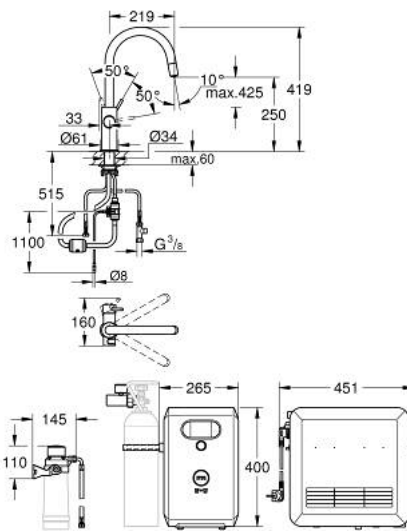

31 325 DC2 GROHE BLUE PROFESSIONAL C-SPOUT KIT WITH PULL-OUT SPOUT

TOOTE KIRJELDUS (1/2)

- Värvus: supersteel
- consisting of:
 - GROHE Blue single-lever sink mixer with filter function
 - single hole installation
 - C-spout
 - push buttons for 3 types of filtered and chilled table water
 - still, medium, sparkling
 - GROHE LongLife finish
 - GROHE SilkMove 28 mm ceramic cartridge
 - Pull-Out spout for greater flexibility
 - swivel tubular spout, swivel area 360°
 - separate inner water ways for filtered and non-filtered water
 - flexible connection hoses
 - GROHE Blue Professional cooler
 - delivers 12 liters of chilled sparkling water per hour
 - colour display with push and turn control
 - 270 Watt cooling unit, 230 V, 50 Hz
 - sound level in standby 46 dB(A)
 - type of protection IP 21
 - CE approved
 - requires ventilation holes in the bottom of the kitchen cabinet
 - software set-up and monitoring of filter and CO₂ capacity possible via GROHE Watersystems app
 - push notifications at low filter resp. CO₂ capacity
 - with Bluetooth* and Wi-Fi interface for wireless data communication
 - for Apple** and Android devices
 - Bluetooth range (max. 10 m) varies depending on used materials and walls between transmitter and receiver
 - cleaning cartridge adapter, for use with GROHE Blue cleaning cartridge 40 434 001
 - CO₂ pressure indicator
 - filter head with flexible water hardness adjustment