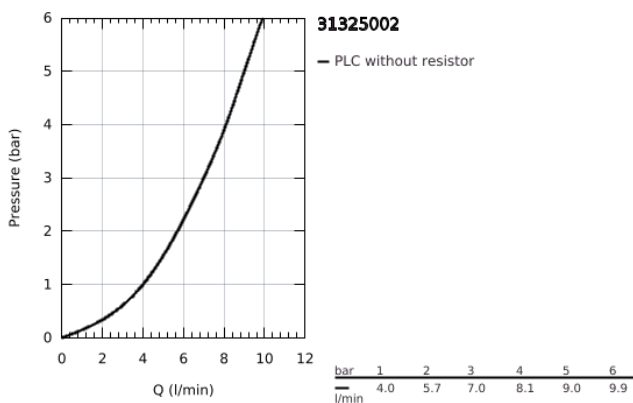

31 325 002 GROHE BLUE PROFESSIONAL C-SPOUT KIT WITH PULL-OUT SPOUT

TOOTE KIRJELDUS (1/2)

- Värvus: chrome
- consisting of:
 - GROHE Blue single-lever sink mixer with filter function
 - single hole installation
 - C-spout
 - push buttons for 3 types of filtered and chilled table water
 - still, medium, sparkling
 - GROHE LongLife finish
 - GROHE SilkMove 28 mm ceramic cartridge
 - Pull-Out spout for greater flexibility
 - swivel tubular spout, swivel area 360°
 - separate inner water ways for filtered and non-filtered water
 - flexible connection hoses
 - GROHE Blue Professional cooler
 - delivers 12 liters of chilled sparkling water per hour
 - colour display with push and turn control
 - 270 Watt cooling unit, 230 V, 50 Hz
 - sound level in standby 46 dB(A)
 - type of protection IP 21
 - CE approved
 - requires ventilation holes in the bottom of the kitchen cabinet
 - software set-up and monitoring of filter and CO₂ capacity possible via GROHE Watersystems app
 - push notifications at low filter resp. CO₂ capacity
 - with Bluetooth* and Wi-Fi interface for wireless data communication
 - for Apple** and Android devices
 - Bluetooth range (max. 10 m) varies depending on used materials and walls between transmitter and receiver
 - cleaning cartridge adapter, for use with GROHE Blue cleaning cartridge 40 434 001
 - filter head with flexible water hardness adjustment
 - CO₂ pressure indicator