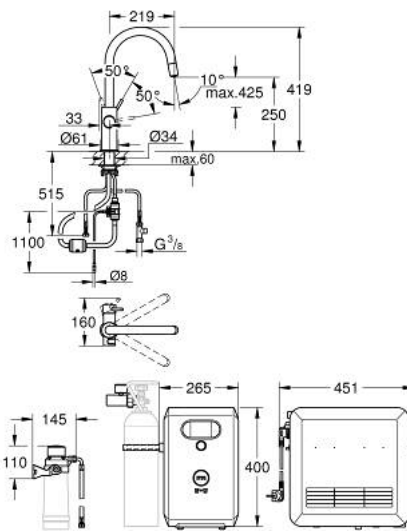

31 325 002 GROHE BLUE PROFESSIONAL C-SPOUT KIT WITH PULL-OUT SPOUT

TOOTE KIRJELDUS (1/2)

- Värvus: chrome
- consisting of:
 - GROHE Blue single-lever sink mixer with filter function
 - single hole installation
 - C-spout
 - push buttons for 3 types of filtered and chilled table water
 - still, medium, sparkling
 - GROHE LongLife finish
 - GROHE SilkMove 28 mm ceramic cartridge
 - Pull-Out spout for greater flexibility
 - swivel tubular spout, swivel area 360°
 - separate inner water ways for filtered and non-filtered water
 - flexible connection hoses
 - GROHE Blue Professional cooler
 - delivers 12 liters of chilled sparkling water per hour
 - colour display with push and turn control
 - 270 Watt cooling unit, 230 V, 50 Hz
 - sound level in standby 46 dB(A)
 - type of protection IP 21
 - CE approved
 - requires ventilation holes in the bottom of the kitchen cabinet
 - software set-up and monitoring of filter and CO₂ capacity possible via GROHE Watersystems app
 - push notifications at low filter resp. CO₂ capacity
 - with Bluetooth* and Wi-Fi interface for wireless data communication
 - for Apple** and Android devices
 - Bluetooth range (max. 10 m) varies depending on used materials and walls between transmitter and receiver
 - cleaning cartridge adapter, for use with GROHE Blue cleaning cartridge 40 434 001
 - filter head with flexible water hardness adjustment
 - CO₂ pressure indicator