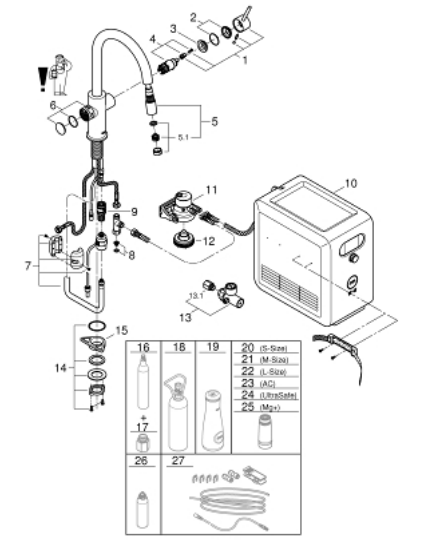

31 325 002 GROHE BLUE PROFESSIONAL C-SPOUT KIT WITH PULL-OUT SPOUT

VARUOSAD, mai 2018 – nüüd

- 1: Lever (Tellimuse number 46957000)
- 2: Cap (Tellimuse number 46581000)
- 3: Fitting ring (Tellimuse number 07419000)
- 4: Cartridge (Tellimuse number 46580000)
- 5: Pull out spray (Tellimuse number 48427000)
- 5.1: Mousseur (Tellimuse number 48379000)
- 6: Operating unit (Tellimuse number 46958000)
- 7: Hose for pull-out shower (Tellimuse number 48378000)
- 8: Dirt strainer (Tellimuse number 47576000)
- 9: Quick coupling (Tellimuse number 46315000)
- 10: Chiller and carbonizer (Tellimuse number 40554002)
- 11: Filter head (Tellimuse number 64508001)
- 12: Cleaning cartridge adapter (Tellimuse number 40694000)
- 13: Pressure indicator (Tellimuse number 46717000)
- 13.1: CO₂ adapter (Tellimuse number 40962000)
- 14: Shank fastening assembly (Tellimuse number 48384000)
- 15: Support plate (Tellimuse number 05334000)
- 16: Starter kit 425 g CO₂ bottles (4 pieces) (Tellimuse number 40422000)*
- 17: CO₂ adapter (Tellimuse number 40962000)*
- 18: Starter kit 2 kg CO₂ bottle (Tellimuse number 40423000)*
- 19: Glass carafe (Tellimuse number 40405000)*
- 20: Filter S-Size (Tellimuse number 40404001)*
- 21: Filter M-Size (Tellimuse number 40430001)*
- 22: Filter L-Size (Tellimuse number 40412001)*
- 23: Activated carbon filter (Tellimuse number 40547001)*
- 24: UltraSafe filter (Tellimuse number 40575001)*
- 25: Magnesium+ filter (Tellimuse number 40691001)*
- 26: Cleaning cartridge (Tellimuse number 40434001)*
- 27: Extension set (Tellimuse number 40843000)*

* Lisatarvikud