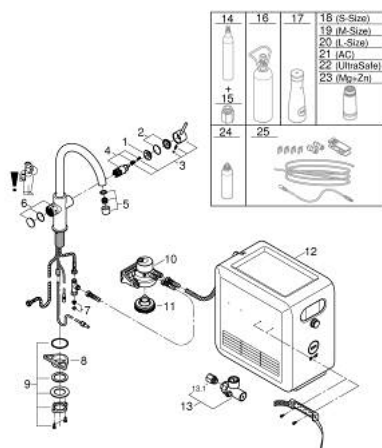

31 323 KS2 GROHE BLUE PROFESSIONAL C-SPOUT KIT

VARUOSAD, august 2024 – nüüd

1. 1: Fitting ring (Tellimuse number 07419000)
2. 2: Cap (Tellimuse number 46581KS0)
3. 3: Lever (Tellimuse number 46957KS0)
4. 4: Cartridge (Tellimuse number 46580000)
5. 5: Flow control (Tellimuse number 48343KS0)
6. 6: Operating unit (Tellimuse number 46958KS0)
7. 7: Dirt strainer (Tellimuse number 47576000)
8. 8: Support plate (Tellimuse number 05334000)
9. 9: Shank fastening assembly (Tellimuse number 48384000)
10. 10: Filter head (Tellimuse number 64508001)
11. 11: Cleaning cartridge adapter (Tellimuse number 40694000)
12. 12: Chiller and carbonizer (Tellimuse number 40554002)
13. 13: Pressure indicator (Tellimuse number 46717000)
- 13.1: CO₂ adapter (Tellimuse number 40962000)
15. 14: Starter kit 425 g CO₂ bottles (4 pieces) (Tellimuse number 40422000)*
16. 15: CO₂ adapter (Tellimuse number 40962000)*
17. 16: Starter kit 2 kg CO₂ bottle (Tellimuse number 40423000)*
18. 17: Glass carafe with lid set (Tellimuse number 40405001)*
19. 18: Filter S-Size (Tellimuse number 40404001)*
20. 19: Filter M-Size (Tellimuse number 40430001)*
21. 20: Filter L-Size (Tellimuse number 40412001)*
22. 21: Activated carbon filter (Tellimuse number 40547001)*
23. 22: UltraSafe filter (Tellimuse number 40575002)*
24. 23: Magnesium + Zinc filter (Tellimuse number 40691002)*
25. 24: Cleaning cartridge (Tellimuse number 40434001)*
26. 25: Extension set (Tellimuse number 40843000)*

* Lisatarvikud