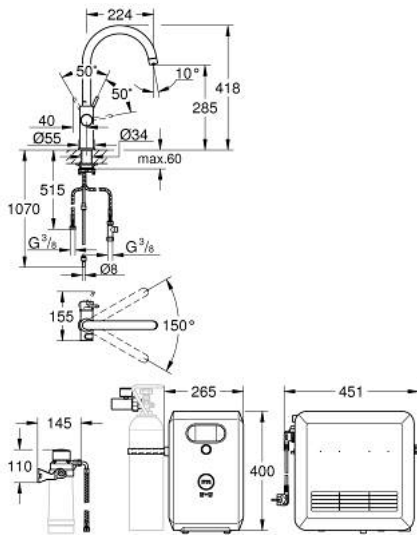

31 323 KS2 GROHE BLUE PROFESSIONAL C-SPOUT KIT

TOOTE KIRJELDUS (1/2)

- Värvus: velvet black
- consisting of:
 - GROHE Blue single-lever sink mixer with filter function
 - single hole installation
 - C-spout
 - push buttons for 3 types of filtered and chilled table water
 - still, medium, sparkling
 - GROHE SilkMove 28 mm ceramic cartridge
 - swivel tubular spout, swivel area 150°
 - separate inner water ways for filtered and non-filtered water
 - flexible connection hoses
 - GROHE Blue Professional cooler
 - delivers 12 liters of chilled sparkling water per hour
 - colour display with push and turn control
 - 270 Watt cooling unit, 230 V, 50 Hz
 - sound level in standby 46 dB(A)
 - type of protection IP 21
 - CE approved
 - requires ventilation holes in the bottom of the kitchen cabinet
 - software set-up and monitoring of filter and CO₂ capacity possible via GROHE Watersystems app
 - push notifications at low filter resp. CO₂ capacity
 - with Bluetooth* and Wi-Fi interface for wireless data communication
 - for Apple** and Android devices
 - Bluetooth range (max. 10 m) varies depending on used materials and walls between transmitter and receiver
 - cleaning cartridge adapter, for use with GROHE Blue cleaning cartridge 40 434 001
 - filter head with flexible water hardness adjustment
 - CO₂ pressure indicator
 - GROHE Blue filter, CO₂ bottle and cleaning cartridge are not included in the delivery and have to be ordered separately