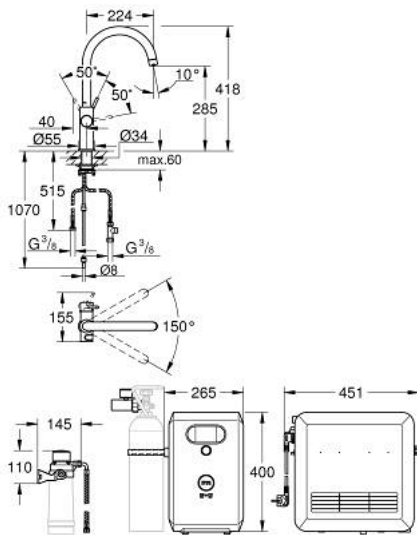

### TOOTE KIRJELDUS (1/2)

- Värvus: supersteel
- consisting of:
  - GROHE Blue single-lever sink mixer with filter function
  - single hole installation
  - C-spout
  - push buttons for 3 types of filtered and chilled table water
  - still, medium, sparkling
  - GROHE LongLife finish
  - GROHE SilkMove 28 mm ceramic cartridge
  - swivel tubular spout, swivel area 150°
  - separate inner water ways for filtered and non-filtered water
  - flexible connection hoses
  - GROHE Blue Professional cooler
  - delivers 12 liters of chilled sparkling water per hour
  - colour display with push and turn control
  - 270 Watt cooling unit, 230 V, 50 Hz
  - sound level in standby 46 dB(A)
  - type of protection IP 21
  - CE approved
  - requires ventilation holes in the bottom of the kitchen cabinet
  - software set-up and monitoring of filter and CO<sub>2</sub> capacity possible via GROHE Watersystems app
  - push notifications at low filter resp. CO<sub>2</sub> capacity
  - with Bluetooth\* and Wi-Fi interface for wireless data communication
  - for Apple\*\* and Android devices
  - Bluetooth range (max. 10 m) varies depending on used materials and walls between transmitter and receiver
  - cleaning cartridge adapter, for use with GROHE Blue cleaning cartridge 40 434 001
  - CO<sub>2</sub> pressure indicator
  - filter head with flexible water hardness adjustment
  - GROHE Blue filter, CO<sub>2</sub> bottle and cleaning cartridge are not included in the delivery and have to be ordered separately