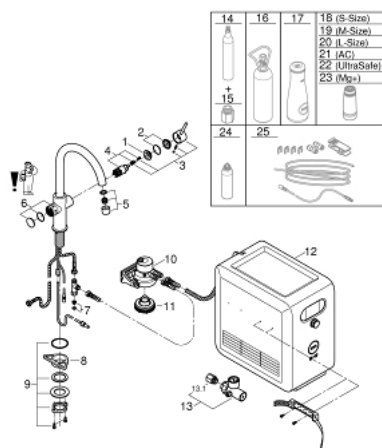

31 323 DC2 GROHE BLUE PROFESSIONAL C-SPOUT KIT

VARUOSAD, august 2013 – nüüd

1. 1: Fitting ring (Tellimuse number 07419000)
2. 2: Cap (Tellimuse number 46581DC0)
3. 3: Lever (Tellimuse number 46957DC0)
4. 4: Cartridge (Tellimuse number 46580000)
5. 5: Flow control (Tellimuse number 48343DC0)
6. 6: Operating unit (Tellimuse number 46958DC0)
7. 7: Dirt strainer (Tellimuse number 47576000)
8. 8: Support plate (Tellimuse number 05334000)
9. 9: Shank fastening assembly (Tellimuse number 48384000)
10. 10: Filter head (Tellimuse number 64508001)
11. 11: Chiller and carbonizer (Tellimuse number 40554001)
12. 12: Pressure indicator (Tellimuse number 46717000)
- 12.1: CO₂ adapter (Tellimuse number 40962000)
14. 13: Starter kit 425 g CO₂ bottles (4 pieces) (Tellimuse number 40422000)*
15. 14: CO₂ adapter (Tellimuse number 40962000)*
16. 15: Starter kit 2 kg CO₂ bottle (Tellimuse number 40423000)*
17. 16: Glass carafe (Tellimuse number 40405000)*
18. 17: Filter S-Size (Tellimuse number 40404001)*
19. 18: Filter M-Size (Tellimuse number 40430001)*
20. 19: Filter L-Size (Tellimuse number 40412001)*
21. 20: Activated carbon filter (Tellimuse number 40547001)*
22. 21: UltraSafe filter (Tellimuse number 40575001)*
23. 22: Magnesium+ filter (Tellimuse number 40691001)*
24. 23: Cleaning cartridge (Tellimuse number 40434001)*
25. 24: Cleaning cartridge adapter (Tellimuse number 40694000)*
26. 25: Extension set (Tellimuse number 40843000)*

* Lisatarvikud