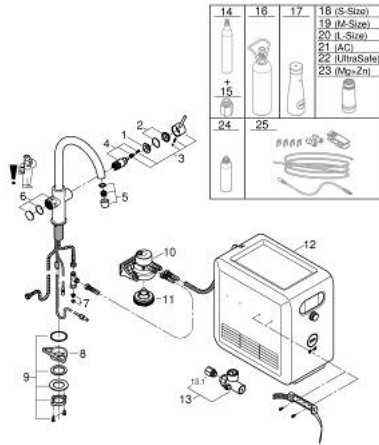

31 323 002 GROHE BLUE PROFESSIONAL C-SPOUT KIT

VARUOSAD, september 2021 – nüüd

1. 1: Fitting ring (Tellimuse number 07419000)
2. 2: Cap (Tellimuse number 46581000)
3. 3: Lever (Tellimuse number 46957000)
4. 4: Cartridge (Tellimuse number 46580000)
5. 5: Mousseur GROHE Blue U and C spout (Tellimuse number 48343000)
6. 6: Operating unit (Tellimuse number 46958000)
7. 7: Dirt strainer (Tellimuse number 47576000)
8. 8: Support plate (Tellimuse number 05334000)
9. 9: Shank fastening assembly (Tellimuse number 48384000)
10. 10: Filter head (Tellimuse number 64508001)
11. 11: Cleaning cartridge adapter (Tellimuse number 40694000)
12. 12: Chiller and carbonizer (Tellimuse number 40554002)
13. 13: Pressure indicator (Tellimuse number 46717000)
- 13.1: CO₂ adapter (Tellimuse number 40962000)
15. 14: Starter kit 425 g CO₂ bottles (4 pieces) (Tellimuse number 40422000)*
16. 15: CO₂ adapter (Tellimuse number 40962000)*
17. 16: Starter kit 2 kg CO₂ bottle (Tellimuse number 40423000)*
18. 17: Glass carafe with lid set (Tellimuse number 40405001)*
19. 18: Filter S-Size (Tellimuse number 40404001)*
20. 19: Filter M-Size (Tellimuse number 40430001)*
21. 20: Filter L-Size (Tellimuse number 40412001)*
22. 21: Activated carbon filter (Tellimuse number 40547001)*
23. 22: UltraSafe filter (Tellimuse number 40575002)*
24. 23: Magnesium + Zinc filter (Tellimuse number 40691002)*
25. 24: Cleaning cartridge (Tellimuse number 40434001)*
26. 25: Extension set (Tellimuse number 40843000)*

* Lisatarvikud