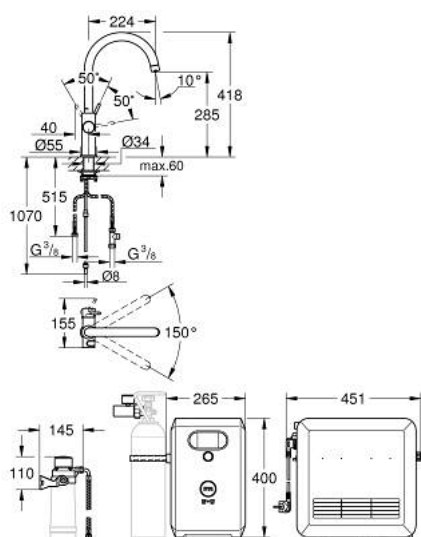

31 323 002 GROHE BLUE PROFESSIONAL C-SPOUT KIT

TOOTE KIRJELDUS (1/2)

- Värvus: chrome
- consisting of:
 - GROHE Blue single-lever sink mixer with filter function
 - single hole installation
 - C-spout
 - push buttons for 3 types of filtered and chilled table water
 - still, medium, sparkling
 - GROHE LongLife finish
 - GROHE SilkMove 28 mm ceramic cartridge
 - swivel tubular spout, swivel area 150°
 - separate inner water ways for filtered and non-filtered water
 - flexible connection hoses
 - GROHE Blue Professional cooler
 - delivers 12 liters of chilled sparkling water per hour
 - colour display with push and turn control
 - 270 Watt cooling unit, 230 V, 50 Hz
 - sound level in standby 46 dB(A)
 - type of protection IP 21
 - CE approved
 - requires ventilation holes in the bottom of the kitchen cabinet
 - software set-up and monitoring of filter and CO₂ capacity possible via GROHE Watersystems app
 - push notifications at low filter resp. CO₂ capacity
 - with Bluetooth* and Wi-Fi interface for wireless data communication
 - for Apple** and Android devices
 - Bluetooth range (max. 10 m) varies depending on used materials and walls between transmitter and receiver
 - cleaning cartridge adapter, for use with GROHE Blue cleaning cartridge 40 434 001
 - filter head with flexible water hardness adjustment
 - CO₂ pressure indicator
 - GROHE Blue filter, CO₂ bottle and cleaning cartridge are not included in the delivery and have to be ordered separately