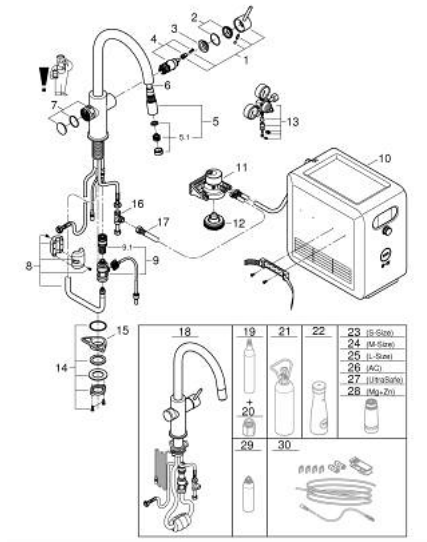

31 251 DC2 GROHE BLUE PROFESSIONAL C-SPOUT KIT WITH PULL-OUT SPOUT

VARUOSAD, september 2021 – jaanuar 2022

- 1: Lever (Tellimuse number 46957DC0)
- 2: Cap (Tellimuse number 46581DC0)
- 3: Fitting ring (Tellimuse number 07419000)
- 4: Cartridge (Tellimuse number 46580000)
- 5: Pull-Out spray (Tellimuse number 48427DC0)
- 5.1: Mousseur (Tellimuse number 48379DC0)
- 6: Operating unit (Tellimuse number 46958DC0)
- 7: Hose for pull-out shower (Tellimuse number 48378000)
- 8: Snap coupling (Tellimuse number 48220000)
- 9: Chiller and carbonizer (Tellimuse number 40549002)
- 10: Filter head (Tellimuse number 64508001)
- 11: Cleaning cartridge adapter (Tellimuse number 40694000)
- 12: pressure indicator/-reducer (Tellimuse number 48228000)
- 13: Shank fastening assembly (Tellimuse number 48384000)
- 14: Support plate (Tellimuse number 05334000)
- 15: Starter kit 425 g CO₂ bottles (4 pieces) (Tellimuse number 40422000)*
- 16: CO₂ adapter (Tellimuse number 40962000)*
- 17: Starter kit 2 kg CO₂ bottle (Tellimuse number 40423000)*
- 18: Glass carafe with lid set (Tellimuse number 40405001)*
- 19: Filter S-Size (Tellimuse number 40404001)*
- 20: Filter M-Size (Tellimuse number 40430001)*
- 21: Filter L-Size (Tellimuse number 40412001)*
- 22: Activated carbon filter (Tellimuse number 40547001)*
- 23: UltraSafe filter (Tellimuse number 40575002)*
- 24: Magnesium + Zinc filter (Tellimuse number 40691002)*
- 25: Cleaning cartridge (Tellimuse number 40914000)*
- 26: Extension set (Tellimuse number 40843000)*

* Lisatarvikud