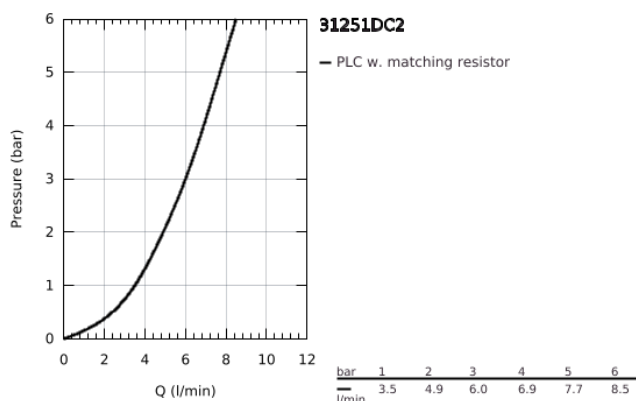

## 31 251 DC2 GROHE BLUE PROFESSIONAL C-SPOUT KIT WITH PULL-OUT SPOUT

### TOOTE KIRJELDUS (1/2)

- Värvus: supersteel
- GROHE SilkMove
- GROHE LongLife finish
- height 419 mm
- 249 mm aerator height
- Pull-Out spout for greater flexibility
- projection 219 mm
- swivel area 360°
- single hole installation
- push buttons for 3 types of filtered and chilled table water
- separate inner water ways for filtered and non-filtered water
- flexible connection hoses
- GROHE Blue Professional cooler
- delivers 12 liters of chilled sparkling water per hour
- colour display with push and turn control
- 270 Watt cooling unit, 110 V AC
- sound level in standby 46 dB(A)
- requires ventilation holes in the bottom of the kitchen cabinet
- software set-up and monitoring of filter and CO<sub>2</sub> capacity possible via GROHE Watersystems app
- with Bluetooth\* and Wi-Fi interface for wireless data communication
- for Apple\*\* and Android devices
- Bluetooth range (max. 10 m) varies depending on used materials and walls between transmitter and receiver
- cleaning cartridge adapter, for use with GROHE Blue cleaning cartridge 40 434 001
- filter head with flexible water hardness adjustment
- maximum flow rate (at 3 bar): 6 l/min
- CALGreen compliant
- GROHE Blue filter, CO<sub>2</sub> bottle and cleaning cartridge are not included in the delivery and have to be ordered separately