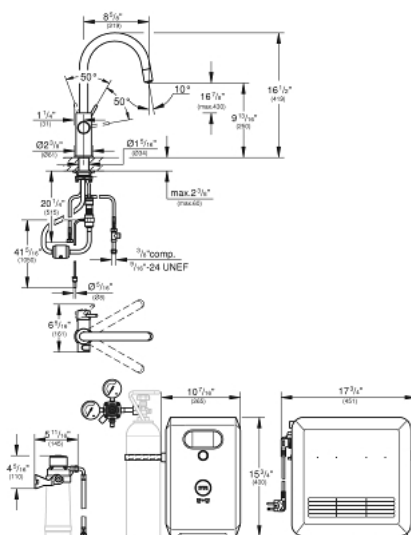

## 31 251 DC2 GROHE BLUE PROFESSIONAL C-SPOUT KIT WITH PULL-OUT SPOUT

### TOOTE KIRJELDUS (1/2)

- Värvus: supersteel
- GROHE SilkMove
- GROHE LongLife finish
- height 419 mm
- 249 mm aerator height
- Pull-Out spout for greater flexibility
- projection 219 mm
- swivel area 360°
- single hole installation
- push buttons for 3 types of filtered and chilled table water
- separate inner water ways for filtered and non-filtered water
- flexible connection hoses
- GROHE Blue Professional cooler
- delivers 12 liters of chilled sparkling water per hour
- colour display with push and turn control
- 270 Watt cooling unit, 110 V AC
- sound level in standby 46 dB(A)
- requires ventilation holes in the bottom of the kitchen cabinet
- software set-up and monitoring of filter and CO<sub>2</sub> capacity possible via GROHE Watersystems app
- with Bluetooth\* and Wi-Fi interface for wireless data communication
- for Apple\*\* and Android devices
- Bluetooth range (max. 10 m) varies depending on used materials and walls between transmitter and receiver
- cleaning cartridge adapter, for use with GROHE Blue cleaning cartridge 40 434 001
- filter head with flexible water hardness adjustment
- maximum flow rate (at 3 bar): 6 l/min
- CALGreen compliant
- GROHE Blue filter, CO<sub>2</sub> bottle and cleaning cartridge are not included in the delivery and have to be ordered separately