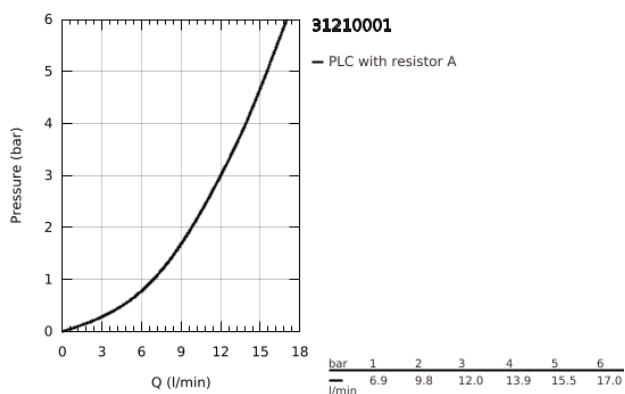

31 210 001 **CONCETTO SINGLE-LEVER SINK MIXER 1/2"**

TOOTE KIRJELDUS

- Värvus: chrome
- for installation in front of window
- medium spout
- single hole installation
- GROHE LongLife finish
- GROHE SilkMove 35 mm ceramic cartridge
- mousseur
- adjustable flow rate limiter
- swivel cast spout
- swivel area 140°
- non-removable socket height: 30 mm
- flexible connection hoses
- maximum flow rate (at 3 bar): 13 l/min

31 210 001 **CONCETTO SINGLE-LEVER SINK MIXER 1/2"**

VARUOSAD, juuni 2010 – nüüd

1: Lever (Tellimuse number 46822000)

2: Cap (Tellimuse number 46492000)

3: Ring (Tellimuse number 46759000)

4: Cartridge (Tellimuse number 46374000)