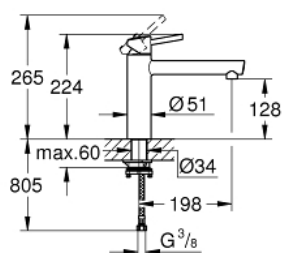

31 210 001 **CONCETTO SINGLE-LEVER SINK MIXER 1/2"**

TOOTE KIRJELDUS

- Värvus: chrome
- for installation in front of window
- medium spout
- single hole installation
- GROHE LongLife finish
- GROHE SilkMove 35 mm ceramic cartridge
- mousseur
- adjustable flow rate limiter
- swivel cast spout
- swivel area 140°
- non-removable socket height: 30 mm
- flexible connection hoses
- maximum flow rate (at 3 bar): 13 l/min

31 210 001 **CONCETTO SINGLE-LEVER SINK MIXER 1/2"**

VARUOSAD, juuni 2010 – nüüd

1: Lever (Tellimuse number 46822000)

2: Cap (Tellimuse number 46492000)

3: Ring (Tellimuse number 46759000)

4: Cartridge (Tellimuse number 46374000)

5: Mousseur (Tellimuse number 06574000)

6: Seal kit (Tellimuse number 46760000)

7: Shank mounting kit (Tellimuse number 46078000)

8: Socket spanner (Tellimuse number 19332000)*

* Lisatarvikud