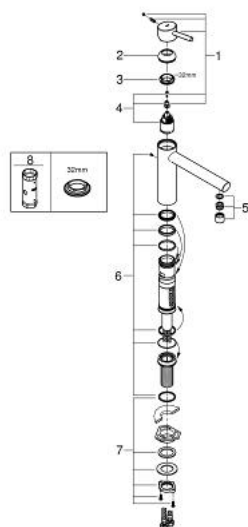

31 210 001 **CONCETTO SINGLE-LEVER SINK MIXER 1/2"**

TOOTE KIRJELDUS

- Värvus: chrome
- for installation in front of window
- medium spout
- single hole installation
- GROHE LongLife finish
- GROHE SilkMove 35 mm ceramic cartridge
- mousseur
- adjustable flow rate limiter
- swivel cast spout
- swivel area 140°
- non-removable socket height: 30 mm
- flexible connection hoses
- maximum flow rate (at 3 bar): 13 l/min

31 210 001 **CONCETTO SINGLE-LEVER SINK MIXER 1/2"**

VARUOSAD, juuni 2010 – nüüd

1: Lever (Tellimuse number 46822000)

2: Cap (Tellimuse number 46492000)

3: Ring (Tellimuse number 46759000)

4: Cartridge (Tellimuse number 46374000)

5: Mousseur (Tellimuse number 06574000)

6: Seal kit (Tellimuse number 46760000)

7: Shank mounting kit (Tellimuse number 46078000)

8: Socket spanner (Tellimuse number 19332000)*

* Lisatarvikud