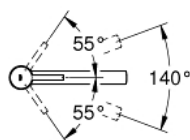

31 210 001 **CONCETTO SINGLE-LEVER SINK MIXER 1/2"**

TOOTE KIRJELDUS

- Värvus: chrome
- for installation in front of window
- medium spout
- single hole installation
- GROHE LongLife finish
- GROHE SilkMove 35 mm ceramic cartridge
- mousseur
- adjustable flow rate limiter
- swivel cast spout
- swivel area 140°
- non-removable socket height: 30 mm
- flexible connection hoses
- maximum flow rate (at 3 bar): 13 l/min

31 210 001 **CONCETTO SINGLE-LEVER SINK MIXER 1/2"**

VARUOSAD, juuni 2010 – nüüd

1: Lever (Tellimuse number 46822000)

2: Cap (Tellimuse number 46492000)

3: Ring (Tellimuse number 46759000)

4: Cartridge (Tellimuse number 46374000)