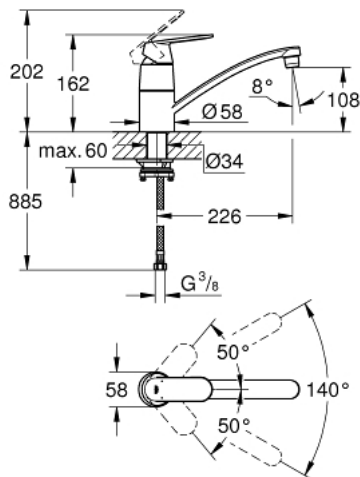

#### TOOTE KIRJELDUS

- Värvus: chrome
- for installation in front of window
- low spout
- single hole installation
- GROHE LongLife finish
- GROHE SilkMove 46 mm ceramic cartridge
- adjustable flow rate limiter
- mousseur
- swivel tubular spout
- swivel area 140°
- non-removable socket height: 30 mm
- flexible connection hoses
- maximum flow rate (at 3 bar): 13 l/min

31 170 000 **EUROSMART COSMOPOLITAN SINGLE-LEVER SINK MIXER 1/2"**

**VARUOSAD**, detsember 2017 – nüüd

- 1: Lever (Tellimuse number 46685000)
- 2: Cap (Tellimuse number 46601000)
- 3: Cartridge (Tellimuse number 46048000)
- 4: Seal kit (Tellimuse number 46429SA0)
- 5: Mousseur (Tellimuse number 13928000)
- 6: Spout (Tellimuse number 13311000)
- 7: Shank fastening assembly (Tellimuse number 48384000)