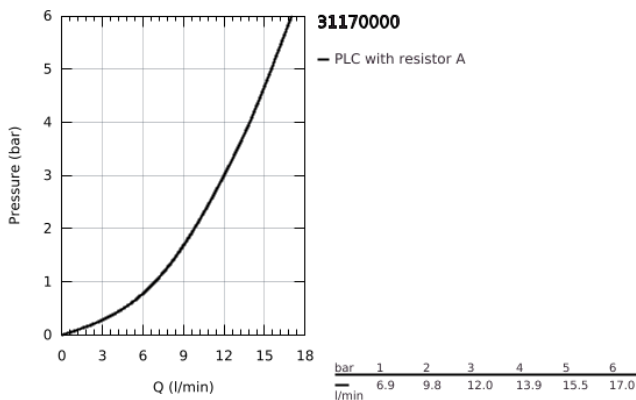

### 31 170 000 EUROSMART COSMOPOLITAN SINGLE-LEVER SINK MIXER 1/2"

#### TOOTE KIRJELDUS

- Värvus: chrome
- for installation in front of window
- low spout
- single hole installation
- GROHE LongLife finish
- GROHE SilkMove 46 mm ceramic cartridge
- adjustable flow rate limiter
- mousseur
- swivel tubular spout
- swivel area 140°
- non-removable socket height: 30 mm
- flexible connection hoses
- maximum flow rate (at 3 bar): 13 l/min

31 170 000 **EUROSMART COSMOPOLITAN SINGLE-LEVER SINK MIXER 1/2"**

**VARUOSAD**, detsember 2017 – nüüd

- 1: Lever (Tellimuse number 46685000)
- 2: Cap (Tellimuse number 46601000)
- 3: Cartridge (Tellimuse number 46048000)
- 4: Seal kit (Tellimuse number 46429SA0)
- 5: Mousseur (Tellimuse number 13928000)
- 6: Spout (Tellimuse number 13311000)
- 7: Shank fastening assembly (Tellimuse number 48384000)