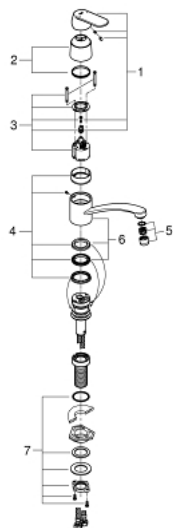

### 31 170 000 EUROSMART COSMOPOLITAN SINGLE-LEVER SINK MIXER 1/2"

#### TOOTE KIRJELDUS

- Värvus: chrome
- for installation in front of window
- low spout
- single hole installation
- GROHE LongLife finish
- GROHE SilkMove 46 mm ceramic cartridge
- adjustable flow rate limiter
- mousseur
- swivel tubular spout
- swivel area 140°
- non-removable socket height: 30 mm
- flexible connection hoses
- maximum flow rate (at 3 bar): 13 l/min

31 170 000 **EUROSMART COSMOPOLITAN SINGLE-LEVER SINK MIXER 1/2"**

**VARUOSAD**, detsember 2017 – nüüd

- 1: Lever (Tellimuse number 46685000)
- 2: Cap (Tellimuse number 46601000)
- 3: Cartridge (Tellimuse number 46048000)
- 4: Seal kit (Tellimuse number 46429SA0)
- 5: Mousseur (Tellimuse number 13928000)
- 6: Spout (Tellimuse number 13311000)
- 7: Shank fastening assembly (Tellimuse number 48384000)