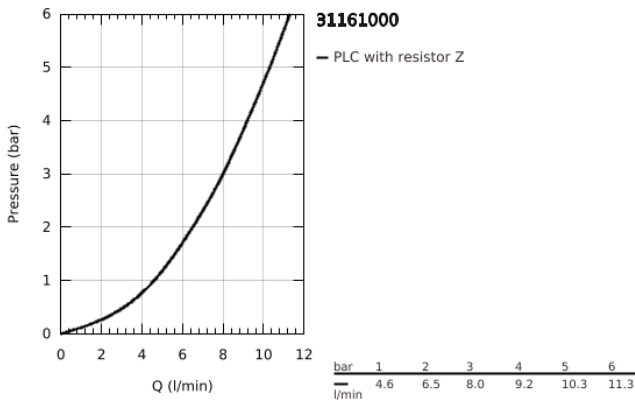

31 161 000 **EUROSMART COSMOPOLITAN SINGLE-LEVER SINK MIXER 1/2"**

TOOTE KIRJELDUS

- Värvus: chrome
- integrated stop valve
- low spout
- single hole installation
- GROHE LongLife finish
- GROHE SilkMove 46 mm ceramic cartridge
- mousseur
- adjustable flow rate limiter
- swivel tubular spout
- swivel area 140°
- flexible connection hoses
- rapid installation system
- maximum flow rate (at 3 bar): 8 l/min

31 161 000 EUROSMART COSMOPOLITAN SINGLE-LEVER SINK MIXER 1/2"

VARUOSAD, september 2019 – nüüd

- 1: Lever (Tellimuse number 46685000)
- 2: Cap (Tellimuse number 46601000)
- 3: Cartridge (Tellimuse number 46048000)
- 4: Seal kit (Tellimuse number 46429SA0)
- 5: Economy mousseur (Tellimuse number 13950000)
- 6: Outlet 234 x 156 (Tellimuse number 06417000)
- 7: Ceramic cartridge (Tellimuse number 46318000)
- 8: Handle for shut-off valve (Tellimuse number 46763000)
- 9: Shank mounting kit (Tellimuse number 46249000)
- 10: Support plate (Tellimuse number 05334000)
- 11: Connection hose (Tellimuse number 46255000)
- 12: Mounting wrench (Tellimuse number 19017000)*