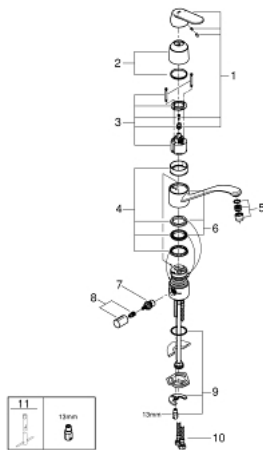

31 161 000 **EUROSMART COSMOPOLITAN SINGLE-LEVER SINK MIXER 1/2"**

TOOTE KIRJELDUS

- Värvus: chrome
- integrated stop valve
- low spout
- single hole installation
- GROHE LongLife finish
- GROHE SilkMove 46 mm ceramic cartridge
- mousseur
- adjustable flow rate limiter
- swivel tubular spout
- swivel area 140°
- flexible connection hoses
- rapid installation system
- maximum flow rate (at 3 bar): 8 l/min

31 161 000 EUROSMART COSMOPOLITAN SINGLE-LEVER SINK MIXER 1/2"

VARUOSAD, september 2019 – nüüd

- 1: Lever (Tellimuse number 46685000)
- 2: Cap (Tellimuse number 46601000)
- 3: Cartridge (Tellimuse number 46048000)
- 4: Seal kit (Tellimuse number 46429SA0)
- 5: Economy mousseur (Tellimuse number 13950000)
- 6: Outlet 234 x 156 (Tellimuse number 06417000)
- 7: Ceramic cartridge (Tellimuse number 46318000)
- 8: Handle for shut-off valve (Tellimuse number 46763000)
- 9: Shank mounting kit (Tellimuse number 46249000)
- 10: Support plate (Tellimuse number 05334000)
- 11: Connection hose (Tellimuse number 46255000)
- 12: Mounting wrench (Tellimuse number 19017000)*