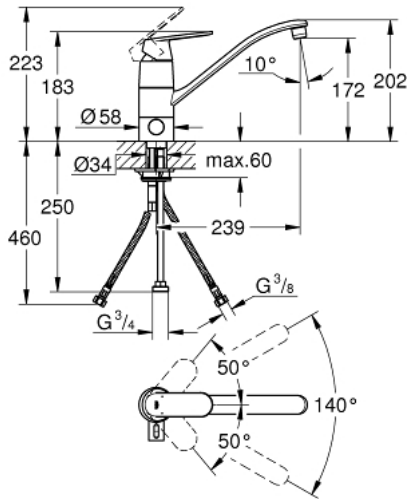

31 161 000 **EUROSMART COSMOPOLITAN SINGLE-LEVER SINK MIXER 1/2"**

TOOTE KIRJELDUS

- Värvus: chrome
- integrated stop valve
- low spout
- single hole installation
- GROHE LongLife finish
- GROHE SilkMove 46 mm ceramic cartridge
- mousseur
- adjustable flow rate limiter
- swivel tubular spout
- swivel area 140°
- flexible connection hoses
- rapid installation system
- maximum flow rate (at 3 bar): 8 l/min

31 161 000 EUROSMART COSMOPOLITAN SINGLE-LEVER SINK MIXER 1/2"

VARUOSAD, september 2019 – nüüd

- 1: Lever (Tellimuse number 46685000)
- 2: Cap (Tellimuse number 46601000)
- 3: Cartridge (Tellimuse number 46048000)
- 4: Seal kit (Tellimuse number 46429SA0)
- 5: Economy mousseur (Tellimuse number 13950000)
- 6: Outlet 234 x 156 (Tellimuse number 06417000)
- 7: Ceramic cartridge (Tellimuse number 46318000)
- 8: Handle for shut-off valve (Tellimuse number 46763000)
- 9: Shank mounting kit (Tellimuse number 46249000)
- 10: Support plate (Tellimuse number 05334000)
- 11: Connection hose (Tellimuse number 46255000)
- 12: Mounting wrench (Tellimuse number 19017000)*