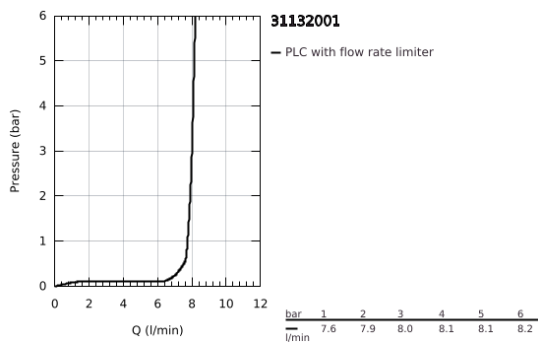

31 132 001 **CONCETTO SINGLE-LEVER SINK MIXER 1/2"**

TOOTE KIRJELDUS

- Värvus: chrome
- for open water heater
- high spout
- single hole installation
- GROHE LongLife finish
- GROHE SilkMove 35 mm ceramic cartridge
- flow straightener
- adjustable flow rate limiter
- swivel tubular spout
- selectable swivel area: 0° / 150° / 360°
- flexible connection hoses
- rapid installation system
- maximum flow rate (at 3 bar): 8 l/min

31 132 001 **CONCETTO SINGLE-LEVER SINK MIXER 1/2"**

VARUOSAD, aprill 2013 – nüüd

- 1: Lever (Tellimuse number 46754000)
- 2: Cartridge (Tellimuse number 46558000)
- 3: Screw coupling (Tellimuse number 46460000)
- 4: Spout (Tellimuse number 13309000)
- 4.1: Sealing washer (Tellimuse number 0128500M)
- 4.2: Safety ring (Tellimuse number 0485300M)
- 4.3: Mousseur (Tellimuse number 48075000)
- 5: Shank fastening assembly (Tellimuse number 46249000)
- 6: Flexible connection hose, 470 (Tellimuse number 45484000)
- 7: Connection hose, 300 mm (Tellimuse number 0675200M)
- 8: Disassembling key (Tellimuse number 19132000)*
- 9: Mounting wrench (Tellimuse number 19017000)*