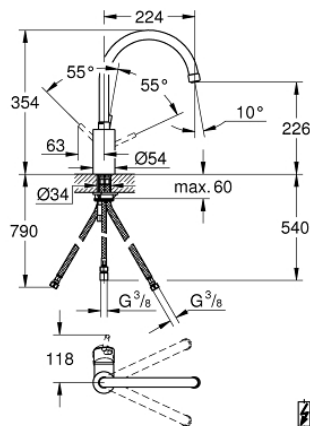

31 132 001 **CONCETTO SINGLE-LEVER SINK MIXER 1/2"**

TOOTE KIRJELDUS

- Värvus: chrome
- for open water heater
- high spout
- single hole installation
- GROHE LongLife finish
- GROHE SilkMove 35 mm ceramic cartridge
- flow straightener
- adjustable flow rate limiter
- swivel tubular spout
- selectable swivel area: 0° / 150° / 360°
- flexible connection hoses
- rapid installation system
- maximum flow rate (at 3 bar): 8 l/min

31 132 001 **CONCETTO SINGLE-LEVER SINK MIXER 1/2"**

VARUOSAD, aprill 2013 – nüüd

- 1: Lever (Tellimuse number 46754000)
- 2: Cartridge (Tellimuse number 46558000)
- 3: Screw coupling (Tellimuse number 46460000)
- 4: Spout (Tellimuse number 13309000)
- 4.1: Sealing washer (Tellimuse number 0128500M)
- 4.2: Safety ring (Tellimuse number 0485300M)
- 4.3: Mousseur (Tellimuse number 48075000)
- 5: Shank fastening assembly (Tellimuse number 46249000)
- 6: Flexible connection hose, 470 (Tellimuse number 45484000)
- 7: Connection hose, 300 mm (Tellimuse number 0675200M)
- 8: Disassembling key (Tellimuse number 19132000)*
- 9: Mounting wrench (Tellimuse number 19017000)*