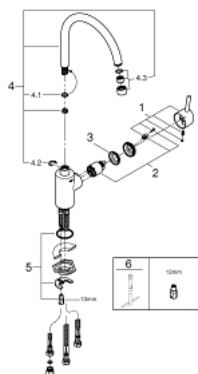

31 132 001 **CONCETTO SINGLE-LEVER SINK MIXER 1/2"**

TOOTE KIRJELDUS

- Värvus: chrome
- for open water heater
- high spout
- single hole installation
- GROHE LongLife finish
- GROHE SilkMove 35 mm ceramic cartridge
- flow straightener
- adjustable flow rate limiter
- swivel tubular spout
- selectable swivel area: 0° / 150° / 360°
- flexible connection hoses
- rapid installation system
- maximum flow rate (at 3 bar): 8 l/min

31 132 001 **CONCETTO SINGLE-LEVER SINK MIXER 1/2"**

VARUOSAD, aprill 2013 – nüüd

- 1: Lever (Tellimuse number 46754000)
- 2: Cartridge (Tellimuse number 46558000)
- 3: Screw coupling (Tellimuse number 46460000)
- 4: Spout (Tellimuse number 13309000)
- 4.1: Sealing washer (Tellimuse number 0128500M)
- 4.2: Safety ring (Tellimuse number 0485300M)
- 4.3: Mousseur (Tellimuse number 48075000)
- 5: Shank fastening assembly (Tellimuse number 46249000)
- 6: Flexible connection hose, 470 (Tellimuse number 45484000)
- 7: Connection hose, 300 mm (Tellimuse number 0675200M)
- 8: Disassembling key (Tellimuse number 19132000)*
- 9: Mounting wrench (Tellimuse number 19017000)*