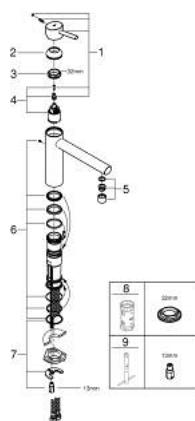

31 128 001 **CONCETTO SINGLE-LEVER SINK MIXER 1/2"**

TOOTE KIRJELDUS

- Värvus: chrome
- medium spout
- single hole installation
- GROHE LongLife finish
- GROHE SilkMove 35 mm ceramic cartridge
- mousseur
- adjustable flow rate limiter
- swivel cast spout
- swivel area 140°
- flexible connection hoses
- rapid installation system
- maximum flow rate (at 3 bar): 12 l/min

31 128 001 **CONCETTO SINGLE-LEVER SINK MIXER 1/2"**

VARUOSAD, jaanuar 2013 – nüüd

1: Lever (Tellimuse number 46822000)

2: Cap (Tellimuse number 46492000)

3: Screw ring (Tellimuse number 46815000)

4: Cartridge (Tellimuse number 46374000)

5: Mousseur (Tellimuse number 06574000)

6: Seal kit (Tellimuse number 46760000)

7: Shank mounting kit (Tellimuse number 46249000)

8: Socket spanner (Tellimuse number 19332000)*

9: Mounting wrench (Tellimuse number 19017000)*