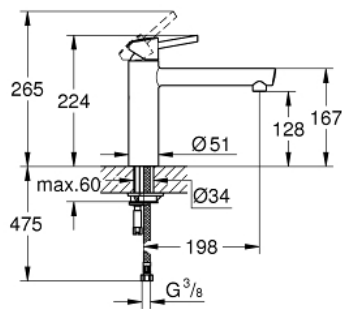

31 128 001 **CONCETTO SINGLE-LEVER SINK MIXER 1/2"**

TOOTE KIRJELDUS

- Värvus: chrome
- medium spout
- single hole installation
- GROHE LongLife finish
- GROHE SilkMove 35 mm ceramic cartridge
- mousseur
- adjustable flow rate limiter
- swivel cast spout
- swivel area 140°
- flexible connection hoses
- rapid installation system
- maximum flow rate (at 3 bar): 12 l/min

31 128 001 **CONCETTO SINGLE-LEVER SINK MIXER 1/2"**

VARUOSAD, jaanuar 2013 – nüüd

1: Lever (Tellimuse number 46822000)

2: Cap (Tellimuse number 46492000)

3: Screw ring (Tellimuse number 46815000)

4: Cartridge (Tellimuse number 46374000)

5: Mousseur (Tellimuse number 06574000)

6: Seal kit (Tellimuse number 46760000)

7: Shank mounting kit (Tellimuse number 46249000)

8: Socket spanner (Tellimuse number 19332000)*

9: Mounting wrench (Tellimuse number 19017000)*