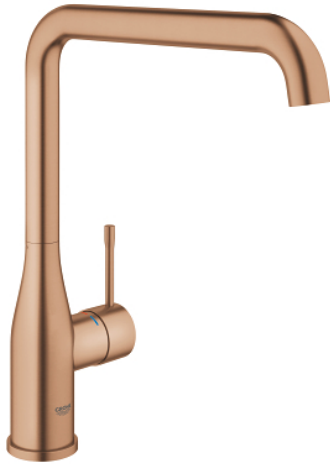

## 30 505 DL0 ESSENCE SINGLE-LEVER SINK MIXER 1/2"

### TOOTE KIRJELDUS

- Värvus: brushed warm sunset
- single hole installation
- GROHE LongLife finish
- GROHE SilkMove 28 mm ceramic cartridge
- GROHE AquaGuide adjustable mousseur
- swivel tubular spout
- adjustable swivel area 0° / 150° / 360°
- flexible connection hoses
- rapid installation system
- integrated temperature limiter
- maximum flow rate (at 3 bar): 6.5 l/min
- professional edition