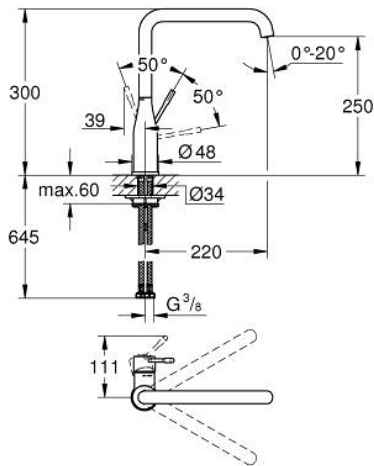

30 505 DC0 ESSENCE SINGLE-LEVER SINK MIXER 1/2"

TOOTE KIRJELDUS

- Värvus: supersteel
- single hole installation
- GROHE LongLife finish
- GROHE SilkMove 28 mm ceramic cartridge
- GROHE AquaGuide adjustable mousseur
- swivel tubular spout
- adjustable swivel area 0° / 150° / 360°
- flexible connection hoses
- rapid installation system
- integrated temperature limiter
- maximum flow rate (at 3 bar): 6.5 l/min
- professional edition

30 505 DC0 ESSENCE SINGLE-LEVER SINK MIXER 1/2"

VARUOSAD, veebruar 2022 – nüüd

- 1: Lever (Tellimuse number 46927DC0)
- 2: Cartridge (Tellimuse number 46580000)
- 3: screw ring (Tellimuse number 48591000)
- 4: L-spout (Tellimuse number 13376DC0)
- 4.1: Mousseur (Tellimuse number 48270000)
- 4.2: Sealing washer (Tellimuse number 0128500M)
- 4.3: Safety ring (Tellimuse number 4826600M)
- 5: Escutcheon (Tellimuse number 48603DC0)
- 6: Shank mounting kit (Tellimuse number 46671000)
- 7: Support plate (Tellimuse number 05334000)
- 8: Mounting wrench (Tellimuse number 19017000)*