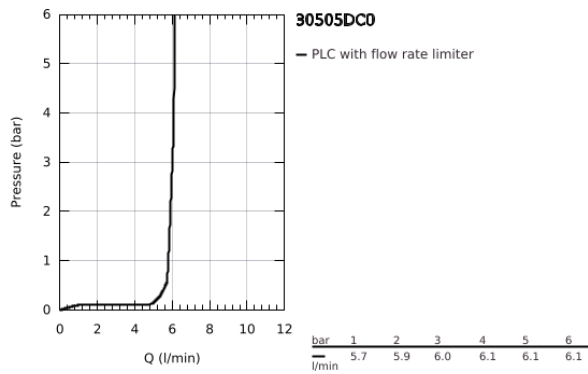

30 505 DC0 ESSENCE SINGLE-LEVER SINK MIXER 1/2"

TOOTE KIRJELDUS

- Värvus: supersteel
- single hole installation
- GROHE LongLife finish
- GROHE SilkMove 28 mm ceramic cartridge
- GROHE AquaGuide adjustable mousseur
- swivel tubular spout
- adjustable swivel area 0° / 150° / 360°
- flexible connection hoses
- rapid installation system
- integrated temperature limiter
- maximum flow rate (at 3 bar): 6.5 l/min
- professional edition

30 505 DC0 ESSENCE SINGLE-LEVER SINK MIXER 1/2"

VARUOSAD, veebruar 2022 – nüüd

- 1: Lever (Tellimuse number 46927DC0)
- 2: Cartridge (Tellimuse number 46580000)
- 3: screw ring (Tellimuse number 48591000)
- 4: L-spout (Tellimuse number 13376DC0)
- 4.1: Mousseur (Tellimuse number 48270000)
- 4.2: Sealing washer (Tellimuse number 0128500M)
- 4.3: Safety ring (Tellimuse number 4826600M)
- 5: Escutcheon (Tellimuse number 48603DC0)
- 6: Shank mounting kit (Tellimuse number 46671000)
- 7: Support plate (Tellimuse number 05334000)
- 8: Mounting wrench (Tellimuse number 19017000)*