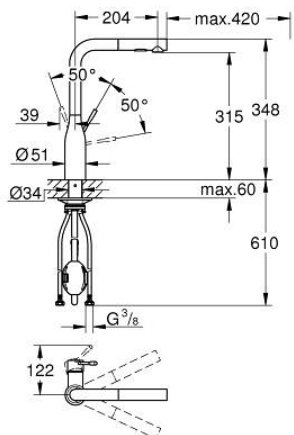

30 504 KF0 ESSENCE SINGLE-LEVER SINK MIXER 1/2"

TOOTE KIRJELDUS

- Värvus: phantom black
- single hole installation
- GROHE SilkMove 28 mm ceramic cartridge
- Pull-Out spout for greater flexibility
- flow straightener
- Dual Spray - switch between laminar spray and SpeedClean shower jet using diverter
- automatic return to laminar spray
- material: metal
- swivel tubular spout, swivel area 360°
- protected against backflow
- flexible connection hoses
- metal fixation set
- integrated temperature limiter
- maximum flow rate (at 3 bar): 8 l/min
- professional edition

30 504 KF0 ESSENCE SINGLE-LEVER SINK MIXER 1/2"

VARUOSAD, juuni 2022 – nüüd

- 1: lever (Tellimuse number 46927KF0)
- 2: Cartridge (Tellimuse number 46580000)
- 3: Pull-Out spray (Tellimuse number 46926KF0)
- 3.1: Dirt strainer (Tellimuse number 0676800M)
- 3.2: Non-return valve (Tellimuse number 08565000)
- 3.3: Flow straightener (Tellimuse number 48275000)
- 4: Hose for sink mixer with pull-out dual spray or mousseur (Tellimuse number 48293000)
- 5: Shank fastening assembly (Tellimuse number 48384000)
- 6: Support plate (Tellimuse number 05334000)