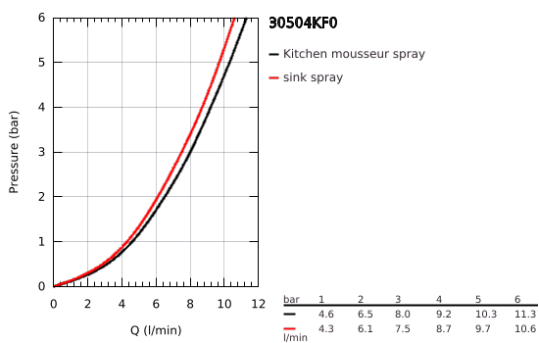

30 504 KF0 ESSENCE SINGLE-LEVER SINK MIXER 1/2"

TOOTE KIRJELDUS

- Värvus: phantom black
- single hole installation
- GROHE SilkMove 28 mm ceramic cartridge
- Pull-Out spout for greater flexibility
- flow straightener
- Dual Spray - switch between laminar spray and SpeedClean shower jet using diverter
- automatic return to laminar spray
- material: metal
- swivel tubular spout, swivel area 360°
- protected against backflow
- flexible connection hoses
- metal fixation set
- integrated temperature limiter
- maximum flow rate (at 3 bar): 8 l/min
- professional edition

30 504 KF0 ESSENCE SINGLE-LEVER SINK MIXER 1/2"

VARUOSAD, juuni 2022 – nüüd

- 1: lever (Tellimuse number 46927KF0)
- 2: Cartridge (Tellimuse number 46580000)
- 3: Pull-Out spray (Tellimuse number 46926KF0)
- 3.1: Dirt strainer (Tellimuse number 0676800M)
- 3.2: Non-return valve (Tellimuse number 08565000)
- 3.3: Flow straightener (Tellimuse number 48275000)
- 4: Hose for sink mixer with pull-out dual spray or mousseur (Tellimuse number 48293000)
- 5: Shank fastening assembly (Tellimuse number 48384000)
- 6: Support plate (Tellimuse number 05334000)