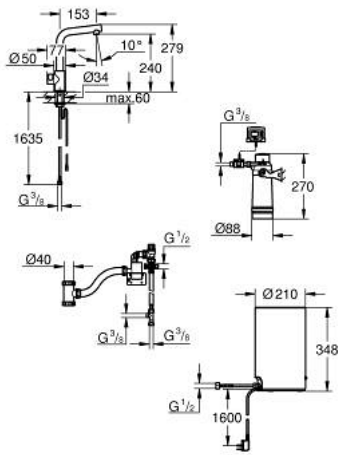

30 339 DC1 GROHE RED MONO PILLAR TAP AND M SIZE BOILER

TOOTE KIRJELDUS

- Värvus: supersteel
- consisting of:
 - GROHE Red Mono pillar tap
 - single hole installation
 - L-spout
 - GROHE ChildLock push buttons for boiling water
 - TÜV certified triple electronic safeguards against accidental activation of boiling water
 - GROHE LongLife finish
 - insulated tubular spout, swivel area 150°
 - connection for GROHE Red boiler
 - GROHE Red boiler M size
 - reservoir for boiling and hot water
 - 3 liter 100° C boiling water
 - 4 liter total capacity
 - required inlet pressure: 1-7 bar
 - with flexible connection hose and outlet for boiling water
 - CE approved
 - power supply 230 V 50 Hz
 - power consumption 2100 W
 - standby power consumption 15 W
 - energy efficiency class A
 - GROHE Blue S-Size filter starter set
 - for protection of the boiler from limescale
 - Capacity 600 L at 20° dKH
 - flow rate measuring unit

30 339 DC1 GROHE RED MONO PILLAR TAP AND M SIZE BOILER

VARUOSAD, detsember 2017 – nüüd

- 1: Operating unit (Tellimuse number 46997DC0)
- 2: Mousseur (Tellimuse number 13999DC0)
- 3: Boiler Size M (Tellimuse number 40832001)
- 4: Safety group (Tellimuse number 48371000)
- 5: S-size filter starter set (Tellimuse number 40438001)
- 5.1: Filter head (Tellimuse number 64508001)
- 5.2: Filter S-Size (Tellimuse number 40404001)
- 6: External mixing valve for GROHE Red (Tellimuse number 40841001)*
- 7: Filter L-Size (Tellimuse number 40412001)*
- 8: Filter M-Size (Tellimuse number 40430001)*
- 9: Activated carbon filter (Tellimuse number 40547001)*
- 10: UltraSafe filter (Tellimuse number 40575001)*
- 11: Magnesium+ filter (Tellimuse number 40691001)*