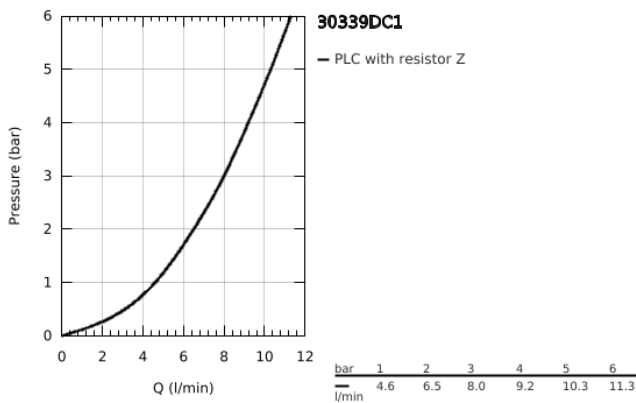

30 339 DC1 GROHE RED MONO PILLAR TAP AND M SIZE BOILER

TOOTE KIRJELDUS

- Värvus: supersteel
- consisting of:
 - GROHE Red Mono pillar tap
 - single hole installation
 - L-spout
 - GROHE ChildLock push buttons for boiling water
 - TÜV certified triple electronic safeguards against accidental activation of boiling water
 - GROHE LongLife finish
 - insulated tubular spout, swivel area 150°
 - connection for GROHE Red boiler
 - GROHE Red boiler M size
 - reservoir for boiling and hot water
 - 3 liter 100° C boiling water
 - 4 liter total capacity
 - required inlet pressure: 1-7 bar
 - with flexible connection hose and outlet for boiling water
 - CE approved
 - power supply 230 V 50 Hz
 - power consumption 2100 W
 - standby power consumption 15 W
 - energy efficiency class A
 - GROHE Blue S-Size filter starter set
 - for protection of the boiler from limescale
 - Capacity 600 L at 20° dKH
 - flow rate measuring unit

30 339 DC1 GROHE RED MONO PILLAR TAP AND M SIZE BOILER

VARUOSAD, detsember 2017 – nüüd

- 1: Operating unit (Tellimuse number 46997DC0)
- 2: Mousseur (Tellimuse number 13999DC0)
- 3: Boiler Size M (Tellimuse number 40832001)
- 4: Safety group (Tellimuse number 48371000)
- 5: S-size filter starter set (Tellimuse number 40438001)
- 5.1: Filter head (Tellimuse number 64508001)
- 5.2: Filter S-Size (Tellimuse number 40404001)
- 6: External mixing valve for GROHE Red (Tellimuse number 40841001)*
- 7: Filter L-Size (Tellimuse number 40412001)*
- 8: Filter M-Size (Tellimuse number 40430001)*
- 9: Activated carbon filter (Tellimuse number 40547001)*
- 10: UltraSafe filter (Tellimuse number 40575001)*
- 11: Magnesium+ filter (Tellimuse number 40691001)*