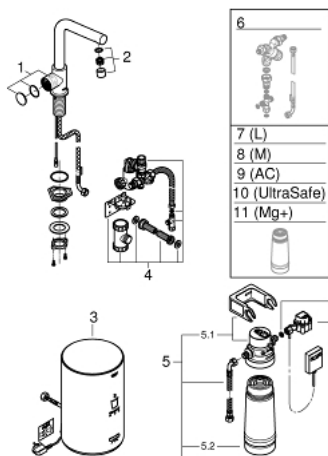

30 339 DC1 GROHE RED MONO PILLAR TAP AND M SIZE BOILER

TOOTE KIRJELDUS

- Värvus: supersteel
- consisting of:
 - GROHE Red Mono pillar tap
 - single hole installation
 - L-spout
 - GROHE ChildLock push buttons for boiling water
 - TÜV certified triple electronic safeguards against accidental activation of boiling water
 - GROHE LongLife finish
 - insulated tubular spout, swivel area 150°
 - connection for GROHE Red boiler
 - GROHE Red boiler M size
 - reservoir for boiling and hot water
 - 3 liter 100° C boiling water
 - 4 liter total capacity
 - required inlet pressure: 1-7 bar
 - with flexible connection hose and outlet for boiling water
 - CE approved
 - power supply 230 V 50 Hz
 - power consumption 2100 W
 - standby power consumption 15 W
 - energy efficiency class A
 - GROHE Blue S-Size filter starter set
 - for protection of the boiler from limescale
 - Capacity 600 L at 20° dKH
 - flow rate measuring unit

30 339 DC1 GROHE RED MONO PILLAR TAP AND M SIZE BOILER

VARUOSAD, detsember 2017 – nüüd

- 1: Operating unit (Tellimuse number 46997DC0)
- 2: Mousseur (Tellimuse number 13999DC0)
- 3: Boiler Size M (Tellimuse number 40832001)
- 4: Safety group (Tellimuse number 48371000)
- 5: S-size filter starter set (Tellimuse number 40438001)
- 5.1: Filter head (Tellimuse number 64508001)
- 5.2: Filter S-Size (Tellimuse number 40404001)
- 6: External mixing valve for GROHE Red (Tellimuse number 40841001)*
- 7: Filter L-Size (Tellimuse number 40412001)*
- 8: Filter M-Size (Tellimuse number 40430001)*
- 9: Activated carbon filter (Tellimuse number 40547001)*
- 10: UltraSafe filter (Tellimuse number 40575001)*
- 11: Magnesium+ filter (Tellimuse number 40691001)*