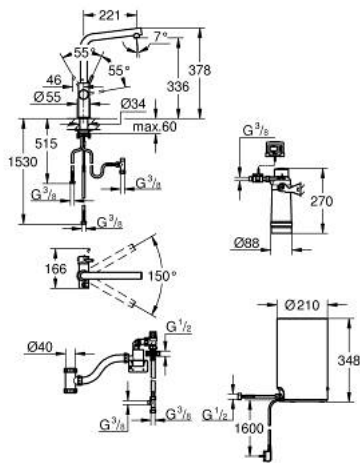

30 327 KS1 GROHE RED DUO FAUCET AND M SIZE BOILER

TOOTE KIRJELDUS

- Värvus: velvet black
- consisting of:
 - GROHE Red Duo single-lever sink mixer
 - single hole installation
 - L-spout
 - GROHE ChildLock push buttons for boiling water
 - TÜV certified triple electronic safeguards against accidental activation of boiling water
 - GROHE LongLife finish
 - GROHE SilkMove 28 mm ceramic cartridge
 - insulated tubular spout, swivel area 150°
 - separate water ways
 - flexible connection hoses
 - connection for GROHE Red boiler
 - GROHE Red boiler M size
 - reservoir for boiling and hot water
 - 3 liter 100° C boiling water
 - 4 liter total capacity
 - required inlet pressure: 1-7 bar
 - with flexible connection hose and outlet for boiling water
 - CE approved
 - power supply 230 V 50 Hz
 - power consumption 2100 W
 - standby power consumption 15 W
 - energy efficiency class A
 - GROHE Blue S-Size filter starter set
 - for protection of the boiler from limescale
 - Capacity 600 L at 20° dKH
 - flow rate measuring unit
 - kitchen edition