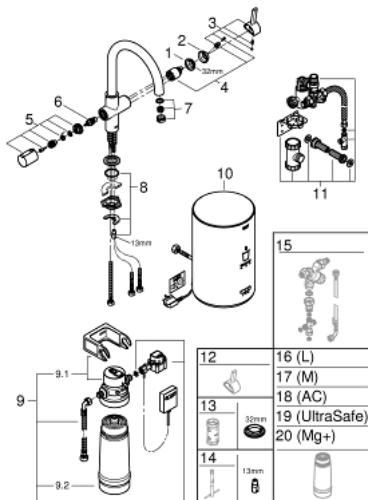

30 320 000 GROHE RED BASIC DUO FAUCET AND M SIZE BOILER

VARUOSAD, mai 2016 – nüüd

- 1: Screw coupling (Tellimuse number 46460000)
- 2: Cap (Tellimuse number 46116000)
- 3: Lever (Tellimuse number 46653000)
- 4: Cartridge (Tellimuse number 46374000)
- 5: Handle (Tellimuse number 46677000)
- 6: Headpart (Tellimuse number 46678000)
- 7: Mousseur (Tellimuse number 13263000)
- 8: Shank mounting kit (Tellimuse number 46249000)
- 9: S-size filter starter set (Tellimuse number 40438001)
- 9.1: Filter head (Tellimuse number 64508001)
- 9.2: Filter S-Size (Tellimuse number 40404001)
- 10: Boiler Size M (Tellimuse number 40830001)
- 11: Safety group (Tellimuse number 48371000)
- 12: Shorter mixed water lever (Tellimuse number 40621000)*
- 13: Socket spanner (Tellimuse number 19332000)*
- 14: Mounting wrench (Tellimuse number 19017000)*
- 15: External mixing valve for GROHE Red (Tellimuse number 40841001)*
- 16: Filter L-Size (Tellimuse number 40412001)*
- 17: Filter M-Size (Tellimuse number 40430001)*
- 18: Activated carbon filter (Tellimuse number 40547001)*
- 20: Magnesium+ filter (Tellimuse number 40691001)*