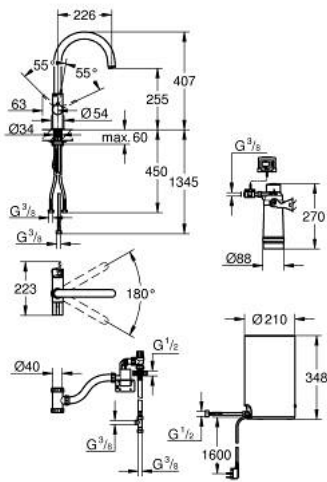

30 320 000 GROHE RED BASIC DUO FAUCET AND M SIZE BOILER