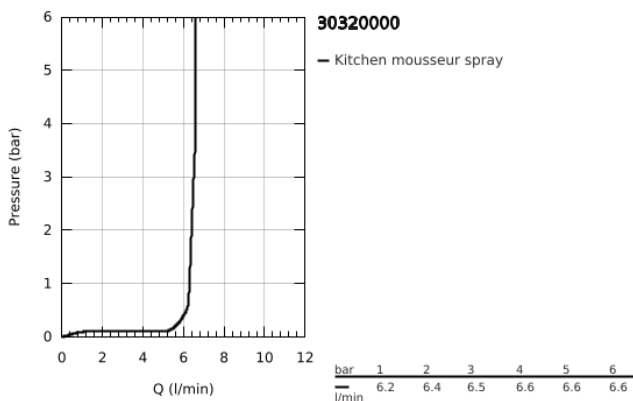

30 320 000 GROHE RED BASIC DUO FAUCET AND M SIZE BOILER

TOOTE KIRJELDUS

- Värvus: chrome
- consisting of:
 - GROHE Red Duo single-lever sink mixer
 - single hole installation
 - C-spout
 - GROHE ChildLock handle for boiling water
 - mechanical safeguard against accidental activation of boiling water
 - GROHE LongLife finish
 - GROHE SilkMove 35 mm ceramic cartridge
 - insulated tubular spout
 - swivel area 180°
 - separate water ways
 - flexible connection hoses
 - connection for GROHE Red boiler
 - GROHE Red boiler M size
 - reservoir for boiling and hot water
 - 3 liter 100° C boiling water
 - 4 liter total capacity
 - required inlet pressure: 1-7 bar
 - with flexible connection hose and outlet for boiling water
 - CE approved
 - power supply 230 V 50 Hz
 - power consumption 2100 W
 - standby power consumption 15 W
 - energy efficiency class A
 - GROHE Blue S-Size filter starter set
 - for protection of the boiler from limescale
 - Capacity 600 L at 20° dKH
 - flow rate measuring unit