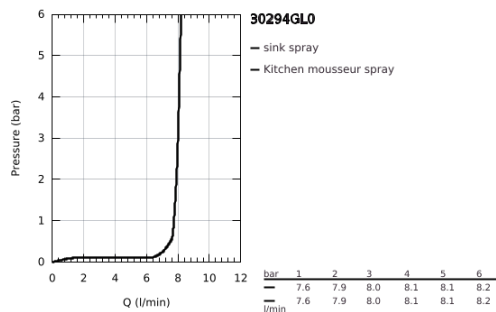

30 294 GL0 ESSENCE SINGLE-LEVER SINK MIXER 1/2"

TOOTE KIRJELDUS

- Värvus: cool sunrise
- single hole installation
- GROHE LongLife finish
- GROHE SilkMove 28 mm ceramic cartridge
- flow straightener
- with integrated temperature limiter
- professional spray
- with flexible, hygienic GROHFlexx kitchen Santoprene hose
- diverter: laminar spray/SpeedClean shower jet
- automatic return to laminar spray
- metal spray
- MagneticDocking guarantees easy retraction and smooth docking of the spray head back to the starting position
- swivel spout
- swivel area 360°
- protected against backflow
- flexible connection hoses
- metal fixation set
- maximum flow rate (at 3 bar): 8 l/min