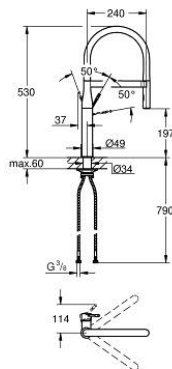

30 294 GL0 ESSENCE SINGLE-LEVER SINK MIXER 1/2"

TOOTE KIRJELDUS

- Värvus: cool sunrise
- single hole installation
- GROHE LongLife finish
- GROHE SilkMove 28 mm ceramic cartridge
- flow straightener
- with integrated temperature limiter
- professional spray
- with flexible, hygienic GROHFlexx kitchen Santoprene hose
- diverter: laminar spray/SpeedClean shower jet
- automatic return to laminar spray
- metal spray
- MagneticDocking guarantees easy retraction and smooth docking of the spray head back to the starting position
- swivel spout
- swivel area 360°
- protected against backflow
- flexible connection hoses
- metal fixation set
- maximum flow rate (at 3 bar): 8 l/min