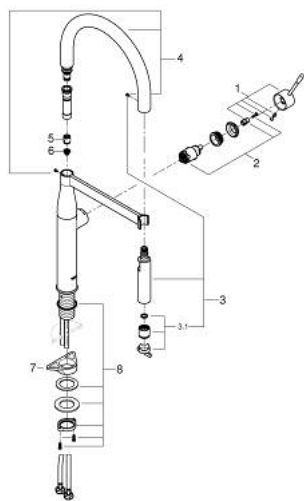

30 294 000 ESSENCE SINGLE-LEVER SINK MIXER 1/2"

TOOTE KIRJELDUS

- Värvus: chrome
- single hole installation
- GROHE LongLife finish
- GROHE SilkMove 28 mm ceramic cartridge
- flow straightener
- with integrated temperature limiter
- professional spray
- with flexible, hygienic GROHFlexx kitchen Santoprene hose
- diverter: laminar spray/SpeedClean shower jet
- automatic return to laminar spray
- metal spray
- MagneticDocking guarantees easy retraction and smooth docking of the spray head back to the starting position
- swivel spout
- swivel area 360°
- protected against backflow
- flexible connection hoses
- metal fixation set

30 294 000 ESSENCE SINGLE-LEVER SINK MIXER 1/2"

VARUOSAD, aprill 2015 – nüüd

- 1: Lever (Tellimuse number 46927000)
- 2: Cartridge (Tellimuse number 46963000)
- 3: Pull-Out spray (Tellimuse number 46965000)
- 3.1: Flow straightener (Tellimuse number 48347000)
- 4: Shower hose (Tellimuse number 46964KK0)
- 5: Non-return valve (Tellimuse number 08565000)
- 6: Dirt strainer (Tellimuse number 0676800M)
- 7: Support plate (Tellimuse number 05334000)
- 8: Shank fastening assembly (Tellimuse number 48384000)