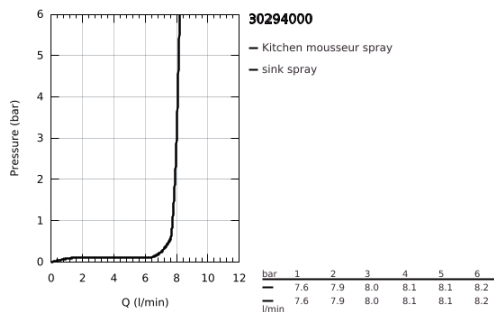

30 294 000 ESSENCE SINGLE-LEVER SINK MIXER 1/2"

TOOTE KIRJELDUS

- Värvus: chrome
- single hole installation
- GROHE LongLife finish
- GROHE SilkMove 28 mm ceramic cartridge
- flow straightener
- with integrated temperature limiter
- professional spray
- with flexible, hygienic GROHFlexx kitchen Santoprene hose
- diverter: laminar spray/SpeedClean shower jet
- automatic return to laminar spray
- metal spray
- MagneticDocking guarantees easy retraction and smooth docking of the spray head back to the starting position
- swivel spout
- swivel area 360°
- protected against backflow
- flexible connection hoses
- metal fixation set

30 294 000 ESSENCE SINGLE-LEVER SINK MIXER 1/2"

VARUOSAD, aprill 2015 – nüüd

- 1: Lever (Tellimuse number 46927000)
- 2: Cartridge (Tellimuse number 46963000)
- 3: Pull-Out spray (Tellimuse number 46965000)
- 3.1: Flow straightener (Tellimuse number 48347000)
- 4: Shower hose (Tellimuse number 46964KK0)
- 5: Non-return valve (Tellimuse number 08565000)
- 6: Dirt strainer (Tellimuse number 0676800M)
- 7: Support plate (Tellimuse number 05334000)
- 8: Shank fastening assembly (Tellimuse number 48384000)