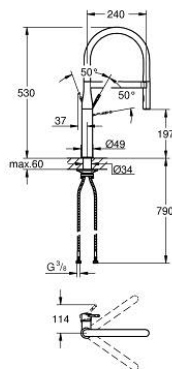

30 294 000 ESSENCE SINGLE-LEVER SINK MIXER 1/2"

TOOTE KIRJELDUS

- Värvus: chrome
- single hole installation
- GROHE LongLife finish
- GROHE SilkMove 28 mm ceramic cartridge
- flow straightener
- with integrated temperature limiter
- professional spray
- with flexible, hygienic GROHFlexx kitchen Santoprene hose
- diverter: laminar spray/SpeedClean shower jet
- automatic return to laminar spray
- metal spray
- MagneticDocking guarantees easy retraction and smooth docking of the spray head back to the starting position
- swivel spout
- swivel area 360°
- protected against backflow
- flexible connection hoses
- metal fixation set

30 294 000 ESSENCE SINGLE-LEVER SINK MIXER 1/2"

VARUOSAD, aprill 2015 – nüüd

- 1: Lever (Tellimuse number 46927000)
- 2: Cartridge (Tellimuse number 46963000)
- 3: Pull-Out spray (Tellimuse number 46965000)
- 3.1: Flow straightener (Tellimuse number 48347000)
- 4: Shower hose (Tellimuse number 46964KK0)
- 5: Non-return valve (Tellimuse number 08565000)
- 6: Dirt strainer (Tellimuse number 0676800M)
- 7: Support plate (Tellimuse number 05334000)
- 8: Shank fastening assembly (Tellimuse number 48384000)