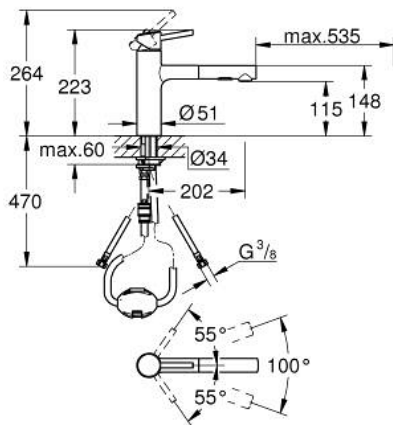

30 273 001 **CONCETTO SINGLE-LEVER SINK MIXER 1/2"**

TOOTE KIRJELDUS

- Värvus: chrome
- medium spout
- single hole installation
- GROHE LongLife finish
- GROHE SilkMove 35 mm ceramic cartridge
- Pull-Out spout for greater flexibility
- flow straightener
- Dual Spray - switch between laminar spray and SpeedClean shower jet using diverter
- automatic return to laminar spray
- material: metal
- adjustable flow rate limiter
- swivel cast spout
- swivel area 100°
- protected against backflow
- flexible connection hoses
- rapid installation system
- maximum flow rate (at 3 bar): 7.5 l/min

30 273 001 **CONCETTO SINGLE-LEVER SINK MIXER 1/2"**

VARUOSAD, november 2015 – september 2023

- 1: Lever (Tellimuse number 46822000)
- 2: Cap (Tellimuse number 46492000)
- 3: Screw ring (Tellimuse number 46815000)
- 4: Cartridge (Tellimuse number 46374000)
- 5: Pull-Out spray (Tellimuse number 46926000)
- 5.1: Dirt strainer (Tellimuse number 0676800M)
- 5.2: Non-return valve (Tellimuse number 08565000)
- 5.3: Flow straightener (Tellimuse number 48275000)
- 6: Hose for sink mixer with pull-out dual spray or mousseur (Tellimuse number 48293000)
- 7: Seal kit (Tellimuse number 46760000)
- 8: Shank mounting kit (Tellimuse number 46346000)
- 9: Quick coupling (Tellimuse number 46338000)
- 10: Socket spanner (Tellimuse number 19332000)*