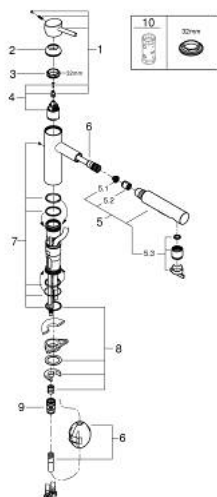

30 273 001 **CONCETTO SINGLE-LEVER SINK MIXER 1/2"**

TOOTE KIRJELDUS

- Värvus: chrome
- medium spout
- single hole installation
- GROHE LongLife finish
- GROHE SilkMove 35 mm ceramic cartridge
- Pull-Out spout for greater flexibility
- flow straightener
- Dual Spray - switch between laminar spray and SpeedClean shower jet using diverter
- automatic return to laminar spray
- material: metal
- adjustable flow rate limiter
- swivel cast spout
- swivel area 100°
- protected against backflow
- flexible connection hoses
- rapid installation system
- maximum flow rate (at 3 bar): 7.5 l/min

30 273 001 **CONCETTO SINGLE-LEVER SINK MIXER 1/2"**

VARUOSAD, november 2015 – september 2023

- 1: Lever (Tellimuse number 46822000)
- 2: Cap (Tellimuse number 46492000)
- 3: Screw ring (Tellimuse number 46815000)
- 4: Cartridge (Tellimuse number 46374000)
- 5: Pull-Out spray (Tellimuse number 46926000)
- 5.1: Dirt strainer (Tellimuse number 0676800M)
- 5.2: Non-return valve (Tellimuse number 08565000)
- 5.3: Flow straightener (Tellimuse number 48275000)
- 6: Hose for sink mixer with pull-out dual spray or mousseur (Tellimuse number 48293000)
- 7: Seal kit (Tellimuse number 46760000)
- 8: Shank mounting kit (Tellimuse number 46346000)
- 9: Quick coupling (Tellimuse number 46338000)
- 10: Socket spanner (Tellimuse number 19332000)*