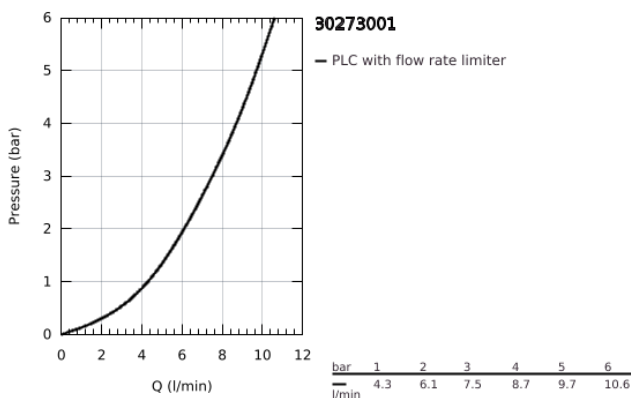

30 273 001 **CONCETTO SINGLE-LEVER SINK MIXER 1/2"**

TOOTE KIRJELDUS

- Värvus: chrome
- medium spout
- single hole installation
- GROHE LongLife finish
- GROHE SilkMove 35 mm ceramic cartridge
- Pull-Out spout for greater flexibility
- flow straightener
- Dual Spray - switch between laminar spray and SpeedClean shower jet using diverter
- automatic return to laminar spray
- material: metal
- adjustable flow rate limiter
- swivel cast spout
- swivel area 100°
- protected against backflow
- flexible connection hoses
- rapid installation system
- maximum flow rate (at 3 bar): 7.5 l/min

30 273 001 **CONCETTO SINGLE-LEVER SINK MIXER 1/2"**

VARUOSAD, november 2015 – september 2023

- 1: Lever (Tellimuse number 46822000)
- 2: Cap (Tellimuse number 46492000)
- 3: Screw ring (Tellimuse number 46815000)
- 4: Cartridge (Tellimuse number 46374000)
- 5: Pull-Out spray (Tellimuse number 46926000)
- 5.1: Dirt strainer (Tellimuse number 0676800M)
- 5.2: Non-return valve (Tellimuse number 08565000)
- 5.3: Flow straightener (Tellimuse number 48275000)
- 6: Hose for sink mixer with pull-out dual spray or mousseur (Tellimuse number 48293000)
- 7: Seal kit (Tellimuse number 46760000)
- 8: Shank mounting kit (Tellimuse number 46346000)
- 9: Quick coupling (Tellimuse number 46338000)
- 10: Socket spanner (Tellimuse number 19332000)*