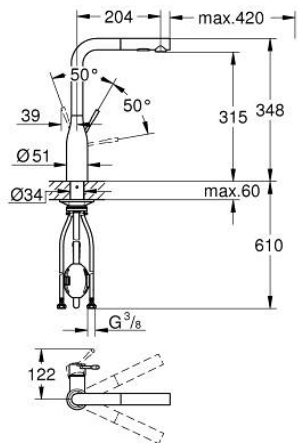

30 270 000 ESSENCE SINGLE-LEVER SINK MIXER 1/2"

TOOTE KIRJELDUS

- Värvus: chrome
- single hole installation
- GROHE LongLife finish
- GROHE SilkMove 28 mm ceramic cartridge
- Pull-Out spout for greater flexibility
- flow straightener
- Dual Spray - switch between laminar spray and SpeedClean shower jet using diverter
- automatic return to laminar spray
- material: metal
- swivel tubular spout, swivel area 360°
- protected against backflow
- flexible connection hoses
- metal fixation set
- integrated temperature limiter

30 270 000 ESSENCE SINGLE-LEVER SINK MIXER 1/2"

VARUOSAD, juuni 2022 – nüüd

- 1: Lever (Tellimuse number 46927000)
- 2: Cartridge (Tellimuse number 46580000)
- 3: Pull-Out spray (Tellimuse number 46926000)
- 3.1: Dirt strainer (Tellimuse number 0676800M)
- 3.2: Non-return valve (Tellimuse number 08565000)
- 3.3: Flow straightener (Tellimuse number 48275000)
- 4: Hose for sink mixer with pull-out dual spray or mousseur (Tellimuse number 48293000)
- 5: Shank fastening assembly (Tellimuse number 48384000)
- 6: Support plate (Tellimuse number 05334000)