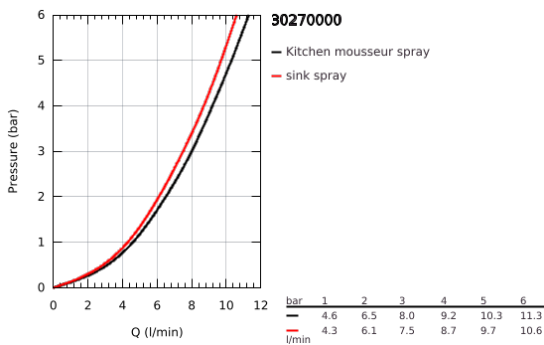

30 270 000 ESSENCE SINGLE-LEVER SINK MIXER 1/2"

TOOTE KIRJELDUS

- Värvus: chrome
- single hole installation
- GROHE LongLife finish
- GROHE SilkMove 28 mm ceramic cartridge
- Pull-Out spout for greater flexibility
- flow straightener
- Dual Spray - switch between laminar spray and SpeedClean shower jet using diverter
- automatic return to laminar spray
- material: metal
- swivel tubular spout, swivel area 360°
- protected against backflow
- flexible connection hoses
- metal fixation set
- integrated temperature limiter

30 270 000 ESSENCE SINGLE-LEVER SINK MIXER 1/2"

VARUOSAD, juuni 2022 – nüüd

- 1: Lever (Tellimuse number 46927000)
- 2: Cartridge (Tellimuse number 46580000)
- 3: Pull-Out spray (Tellimuse number 46926000)
- 3.1: Dirt strainer (Tellimuse number 0676800M)
- 3.2: Non-return valve (Tellimuse number 08565000)
- 3.3: Flow straightener (Tellimuse number 48275000)
- 4: Hose for sink mixer with pull-out dual spray or mousseur (Tellimuse number 48293000)
- 5: Shank fastening assembly (Tellimuse number 48384000)
- 6: Support plate (Tellimuse number 05334000)