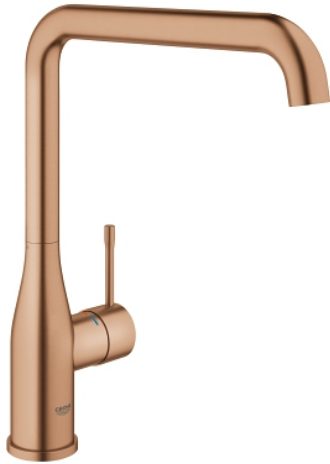

## 30 269 DL0 ESSENCE SINGLE-LEVER SINK MIXER 1/2"

### TOOTE KIRJELDUS

- Värvus: brushed warm sunset
- single hole installation
- GROHE LongLife finish
- GROHE SilkMove 28 mm ceramic cartridge
- GROHE AquaGuide adjustable mousseur
- swivel tubular spout
- adjustable swivel area 0° / 150° / 360°
- flexible connection hoses
- metal fixation set
- integrated temperature limiter