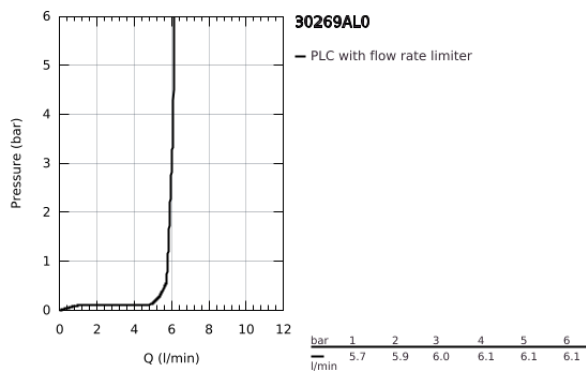

30 269 AL0 ESSENCE SINGLE-LEVER SINK MIXER 1/2"

TOOTE KIRJELDUS

- Värvus: brushed hard graphite
- single hole installation
- GROHE LongLife finish
- GROHE SilkMove 28 mm ceramic cartridge
- GROHE AquaGuide adjustable mousseur
- swivel tubular spout
- adjustable swivel area 0° / 150° / 360°
- flexible connection hoses
- metal fixation set
- integrated temperature limiter

30 269 AL0 ESSENCE SINGLE-LEVER SINK MIXER 1/2"

VARUOSAD, veebruar 2022 – nüüd

- 1: Lever (Tellimuse number 46927AL0)
- 2: Cartridge (Tellimuse number 46580000)
- 3: screw ring (Tellimuse number 48591000)
- 4: L-spout (Tellimuse number 13376AL0)
- 4.1: Mousseur (Tellimuse number 48270000)
- 4.2: Sealing washer (Tellimuse number 0128500M)
- 4.3: Safety ring (Tellimuse number 4826600M)
- 5: Escutcheon (Tellimuse number 48603AL0)
- 6: Shank mounting kit (Tellimuse number 46671000)
- 7: Support plate (Tellimuse number 05334000)
- 8: Mounting wrench (Tellimuse number 19017000)*