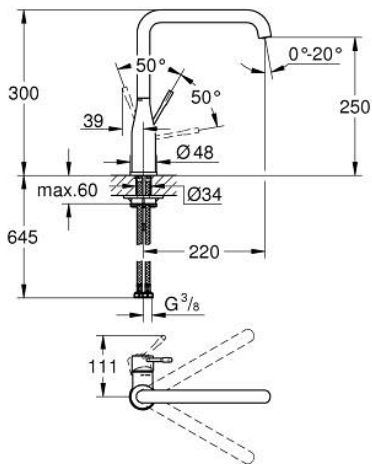

30 269 AL0 ESSENCE SINGLE-LEVER SINK MIXER 1/2"

TOOTE KIRJELDUS

- Värvus: brushed hard graphite
- single hole installation
- GROHE LongLife finish
- GROHE SilkMove 28 mm ceramic cartridge
- GROHE AquaGuide adjustable mousseur
- swivel tubular spout
- adjustable swivel area 0° / 150° / 360°
- flexible connection hoses
- metal fixation set
- integrated temperature limiter

30 269 AL0 ESSENCE SINGLE-LEVER SINK MIXER 1/2"

VARUOSAD, veebruar 2022 – nüüd

- 1: Lever (Tellimuse number 46927AL0)
- 2: Cartridge (Tellimuse number 46580000)
- 3: screw ring (Tellimuse number 48591000)
- 4: L-spout (Tellimuse number 13376AL0)
- 4.1: Mousseur (Tellimuse number 48270000)
- 4.2: Sealing washer (Tellimuse number 0128500M)
- 4.3: Safety ring (Tellimuse number 4826600M)
- 5: Escutcheon (Tellimuse number 48603AL0)
- 6: Shank mounting kit (Tellimuse number 46671000)
- 7: Support plate (Tellimuse number 05334000)
- 8: Mounting wrench (Tellimuse number 19017000)*