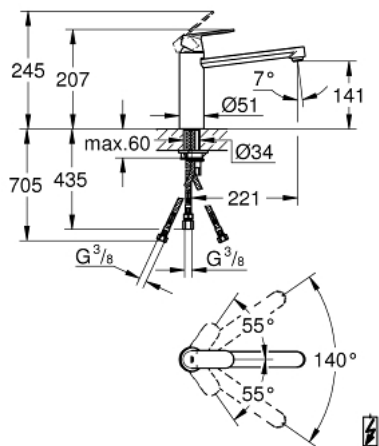

#### TOOTE KIRJELDUS

- Värvus: chrome
- for open water heater
- medium spout
- single hole installation
- GROHE LongLife finish
- GROHE SilkMove 35 mm ceramic cartridge
- flow straightener
- adjustable flow rate limiter
- swivel tubular spout
- swivel area 140°
- flexible connection hoses
- rapid installation system
- maximum flow rate (at 3 bar): 8 l/min

### VARUOSAD, mai 2018 – nüüd

- 1: Lever (Tellimuse number 46681000)
  - 2: Cap (Tellimuse number 46492000)
  - 3: Screw ring (Tellimuse number 46815000)
  - 4: Cartridge (Tellimuse number 46558000)
  - 5: Seal kit (Tellimuse number 46760000)
  - 6: Flow straightener (Tellimuse number 46162000)
  - 7: Shank mounting kit (Tellimuse number 46249000)
  - 8: Mounting wrench (Tellimuse number 19017000)\*
  - 9: Socket spanner (Tellimuse number 19332000)\*
- \* Lisatarvikud