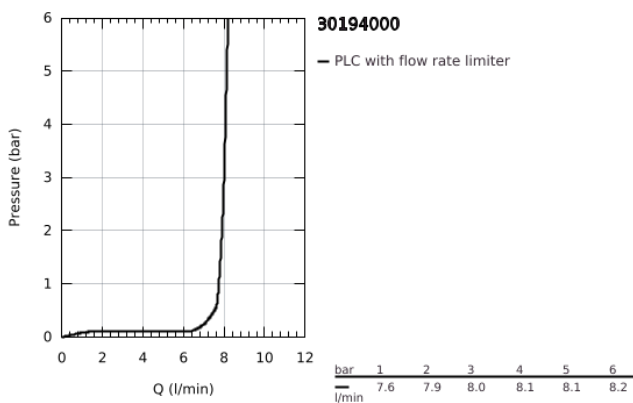

### 30 194 000 EUROSMART COSMOPOLITAN SINGLE-LEVER SINK MIXER 1/2"

#### TOOTE KIRJELDUS

- Värvus: chrome
- for open water heater
- medium spout
- single hole installation
- GROHE LongLife finish
- GROHE SilkMove 35 mm ceramic cartridge
- flow straightener
- adjustable flow rate limiter
- swivel tubular spout
- swivel area 140°
- flexible connection hoses
- rapid installation system
- maximum flow rate (at 3 bar): 8 l/min

## 30 194 000 EUROSMART COSMOPOLITAN SINGLE-LEVER SINK MIXER 1/2"