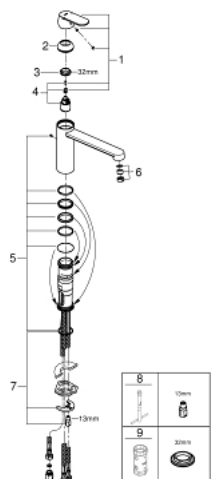

#### TOOTE KIRJELDUS

- Värvus: chrome
- for open water heater
- medium spout
- single hole installation
- GROHE LongLife finish
- GROHE SilkMove 35 mm ceramic cartridge
- flow straightener
- adjustable flow rate limiter
- swivel tubular spout
- swivel area 140°
- flexible connection hoses
- rapid installation system
- maximum flow rate (at 3 bar): 8 l/min

### VARUOSAD, mai 2018 – nüüd

- 1: Lever (Tellimuse number 46681000)
  - 2: Cap (Tellimuse number 46492000)
  - 3: Screw ring (Tellimuse number 46815000)
  - 4: Cartridge (Tellimuse number 46558000)
  - 5: Seal kit (Tellimuse number 46760000)
  - 6: Flow straightener (Tellimuse number 46162000)
  - 7: Shank mounting kit (Tellimuse number 46249000)
  - 8: Mounting wrench (Tellimuse number 19017000)\*
  - 9: Socket spanner (Tellimuse number 19332000)\*
- \* Lisatarvikud