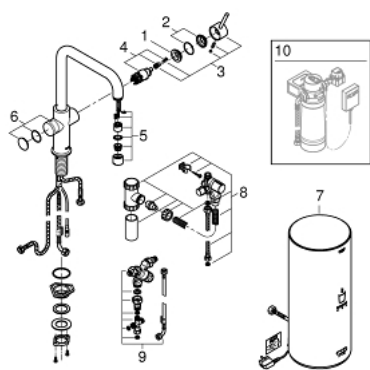

30 144 001 GROHE RED DUO FAUCET AND L SIZE BOILER

TOOTE KIRJELDUS

- Värvus: chrome
- consisting of:
 - GROHE Red Duo single-lever sink mixer
 - single hole installation
 - U-spout
 - GROHE ChildLock push buttons for boiling water
 - TÜV certified triple electronic safeguards against accidental activation of boiling water
 - GROHE LongLife finish
 - GROHE SilkMove 28 mm ceramic cartridge
- insulated tubular spout, swivel area 150°
- separate water ways
- flexible connection hoses
- connection for GROHE Red boiler
- GROHE Red boiler L size
- reservoir for boiling and hot water
- 5.5 liter 100° C boiling water
- 7 liter total capacity
- required inlet pressure: 1-7 bar
- with flexible connection hose and outlet for boiling water
- CE approved
- power supply 230 V 50 Hz
- power consumption 2100 W
- standby power consumption 15 W
- energy efficiency class A
- GROHE Red mixing valve
- for thermostatic mixing of mains and boiling water to generate warm water
- adjustable between 35°C and 75°C
- hot fill and cold fill installation possible
- including 70 cm connection hose, manifold and wall fixation

30 144 001 GROHE RED DUO FAUCET AND L SIZE BOILER

VARUOSAD, august 2013 – nüüd

- 1: Fitting ring (Tellimuse number 07419000)
- 2: Cap (Tellimuse number 46581000)
- 3: Lever (Tellimuse number 46957000)
- 4: Cartridge (Tellimuse number 46580000)
- 5: Flow control (Tellimuse number 48370000)
- 6: Operating unit (Tellimuse number 46997000)
- 7: Boiler Size L (Tellimuse number 40831001)
- 8: Safety group (Tellimuse number 48372000)
- 9: External mixing valve for GROHE Red (Tellimuse number 40841001)
- 10: S-size filter starter set (Tellimuse number 40438001)*