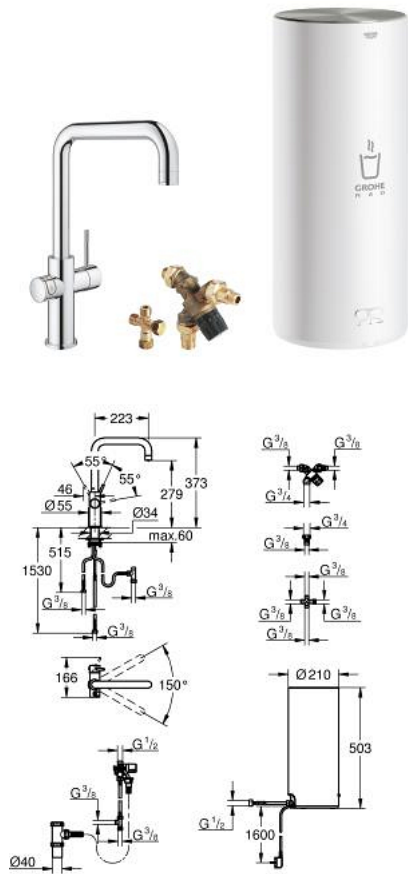

30 144 001 GROHE RED DUO FAUCET AND L SIZE BOILER

TOOTE KIRJELDUS

- Värvus: chrome
- consisting of:
 - GROHE Red Duo single-lever sink mixer
 - single hole installation
 - U-spout
 - GROHE ChildLock push buttons for boiling water
 - TÜV certified triple electronic safeguards against accidental activation of boiling water
 - GROHE LongLife finish
 - GROHE SilkMove 28 mm ceramic cartridge
- insulated tubular spout, swivel area 150°
- separate water ways
- flexible connection hoses
- connection for GROHE Red boiler
- GROHE Red boiler L size
- reservoir for boiling and hot water
- 5.5 liter 100° C boiling water
- 7 liter total capacity
- required inlet pressure: 1-7 bar
- with flexible connection hose and outlet for boiling water
- CE approved
- power supply 230 V 50 Hz
- power consumption 2100 W
- standby power consumption 15 W
- energy efficiency class A
- GROHE Red mixing valve
- for thermostatic mixing of mains and boiling water to generate warm water
- adjustable between 35°C and 75°C
- hot fill and cold fill installation possible
- including 70 cm connection hose, manifold and wall fixation

30 144 001 GROHE RED DUO FAUCET AND L SIZE BOILER

VARUOSAD, august 2013 – nüüd

- 1: Fitting ring (Tellimuse number 07419000)
- 2: Cap (Tellimuse number 46581000)
- 3: Lever (Tellimuse number 46957000)
- 4: Cartridge (Tellimuse number 46580000)
- 5: Flow control (Tellimuse number 48370000)
- 6: Operating unit (Tellimuse number 46997000)
- 7: Boiler Size L (Tellimuse number 40831001)
- 8: Safety group (Tellimuse number 48372000)
- 9: External mixing valve for GROHE Red (Tellimuse number 40841001)
- 10: S-size filter starter set (Tellimuse number 40438001)*