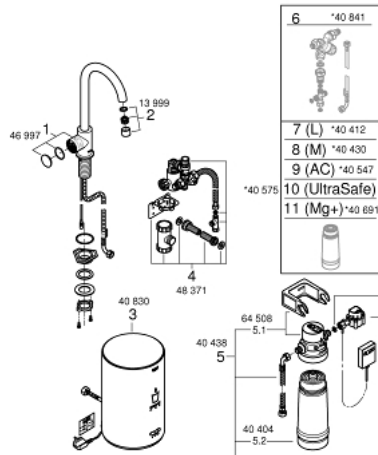

30 085 DC1 GROHE RED MONO PILLAR TAP AND M SIZE BOILER

TOOTE KIRJELDUS

- Värvus: supersteel
- consisting of:
 - GROHE Red Mono pillar tap
 - single hole installation
 - C-spout
 - GROHE ChildLock push buttons for boiling water
 - TÜV certified triple electronic safeguards against accidental activation of boiling water
 - GROHE LongLife finish
 - insulated tubular spout, swivel area 150°
 - connection for GROHE Red boiler
 - GROHE Red boiler M size
 - reservoir for boiling and hot water
 - 3 liter 100° C boiling water
 - 4 liter total capacity
 - required inlet pressure: 1-7 bar
 - with flexible connection hose and outlet for boiling water
 - CE approved
 - power supply 230 V 50 Hz
 - power consumption 2100 W
 - standby power consumption 15 W
 - energy efficiency class A
 - GROHE Blue S-Size filter starter set
 - for protection of the boiler from limescale
 - Capacity 600 L at 20° dKH
 - flow rate measuring unit

30 085 DC1 GROHE RED MONO PILLAR TAP AND M SIZE BOILER

VARUOSAD, august 2013 – nüüd

- 1: Operating unit (Tellimuse number 46997DC0)
- 2: Mousseur (Tellimuse number 13999DC0)
- 3: Boiler Size M (Tellimuse number 40830001)
- 4: Safety group (Tellimuse number 48371000)
- 5: S-size filter starter set (Tellimuse number 40438001)
- 5.1: Filter head (Tellimuse number 64508001)
- 5.2: Filter S-Size (Tellimuse number 40404001)
- 6: External mixing valve for GROHE Red (Tellimuse number 40841001)*
- 7: Filter L-Size (Tellimuse number 40412001)*
- 8: Filter M-Size (Tellimuse number 40430001)*
- 9: Activated carbon filter (Tellimuse number 40547001)*
- 10: UltraSafe filter (Tellimuse number 40575001)*
- 11: Magnesium+ filter (Tellimuse number 40691001)*