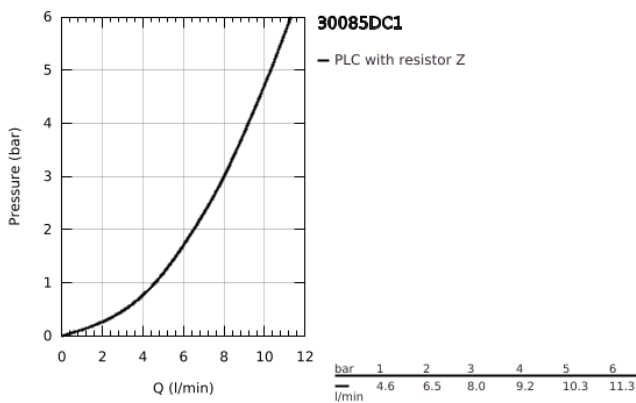

30 085 DC1 GROHE RED MONO PILLAR TAP AND M SIZE BOILER

TOOTE KIRJELDUS

- Värvus: supersteel
- consisting of:
 - GROHE Red Mono pillar tap
 - single hole installation
 - C-spout
 - GROHE ChildLock push buttons for boiling water
 - TÜV certified triple electronic safeguards against accidental activation of boiling water
 - GROHE LongLife finish
 - insulated tubular spout, swivel area 150°
 - connection for GROHE Red boiler
 - GROHE Red boiler M size
 - reservoir for boiling and hot water
 - 3 liter 100° C boiling water
 - 4 liter total capacity
 - required inlet pressure: 1-7 bar
 - with flexible connection hose and outlet for boiling water
 - CE approved
 - power supply 230 V 50 Hz
 - power consumption 2100 W
 - standby power consumption 15 W
 - energy efficiency class A
 - GROHE Blue S-Size filter starter set
 - for protection of the boiler from limescale
 - Capacity 600 L at 20° dKH
 - flow rate measuring unit

30 085 DC1 GROHE RED MONO PILLAR TAP AND M SIZE BOILER

VARUOSAD, august 2013 – nüüd

- 1: Operating unit (Tellimuse number 46997DC0)
- 2: Mousseur (Tellimuse number 13999DC0)
- 3: Boiler Size M (Tellimuse number 40830001)
- 4: Safety group (Tellimuse number 48371000)
- 5: S-size filter starter set (Tellimuse number 40438001)
- 5.1: Filter head (Tellimuse number 64508001)
- 5.2: Filter S-Size (Tellimuse number 40404001)
- 6: External mixing valve for GROHE Red (Tellimuse number 40841001)*
- 7: Filter L-Size (Tellimuse number 40412001)*
- 8: Filter M-Size (Tellimuse number 40430001)*
- 9: Activated carbon filter (Tellimuse number 40547001)*
- 10: UltraSafe filter (Tellimuse number 40575001)*
- 11: Magnesium+ filter (Tellimuse number 40691001)*