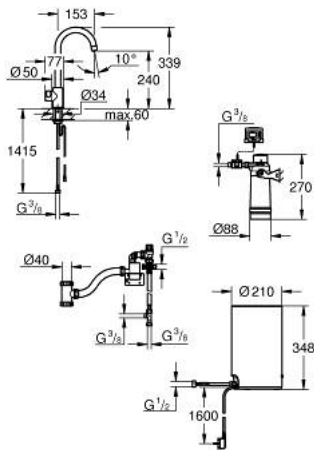

30 085 DC1 GROHE RED MONO PILLAR TAP AND M SIZE BOILER

TOOTE KIRJELDUS

- Värvus: supersteel
- consisting of:
 - GROHE Red Mono pillar tap
 - single hole installation
 - C-spout
 - GROHE ChildLock push buttons for boiling water
 - TÜV certified triple electronic safeguards against accidental activation of boiling water
 - GROHE LongLife finish
 - insulated tubular spout, swivel area 150°
 - connection for GROHE Red boiler
 - GROHE Red boiler M size
 - reservoir for boiling and hot water
 - 3 liter 100° C boiling water
 - 4 liter total capacity
 - required inlet pressure: 1-7 bar
 - with flexible connection hose and outlet for boiling water
 - CE approved
 - power supply 230 V 50 Hz
 - power consumption 2100 W
 - standby power consumption 15 W
 - energy efficiency class A
 - GROHE Blue S-Size filter starter set
 - for protection of the boiler from limescale
 - Capacity 600 L at 20° dKH
 - flow rate measuring unit

30 085 DC1 GROHE RED MONO PILLAR TAP AND M SIZE BOILER

VARUOSAD, august 2013 – nüüd

- 1: Operating unit (Tellimuse number 46997DC0)
- 2: Mousseur (Tellimuse number 13999DC0)
- 3: Boiler Size M (Tellimuse number 40830001)
- 4: Safety group (Tellimuse number 48371000)
- 5: S-size filter starter set (Tellimuse number 40438001)
- 5.1: Filter head (Tellimuse number 64508001)
- 5.2: Filter S-Size (Tellimuse number 40404001)
- 6: External mixing valve for GROHE Red (Tellimuse number 40841001)*
- 7: Filter L-Size (Tellimuse number 40412001)*
- 8: Filter M-Size (Tellimuse number 40430001)*
- 9: Activated carbon filter (Tellimuse number 40547001)*
- 10: UltraSafe filter (Tellimuse number 40575001)*
- 11: Magnesium+ filter (Tellimuse number 40691001)*