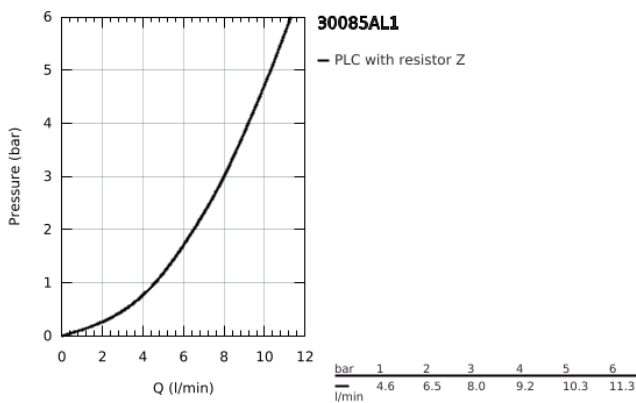

30 085 AL1 GROHE RED MONO PILLAR TAP AND M SIZE BOILER

TOOTE KIRJELDUS

- Värvus: brushed hard graphite
- consisting of:
 - GROHE Red Mono pillar tap
 - single hole installation
 - C-spout
 - GROHE ChildLock push buttons for boiling water
 - TÜV certified triple electronic safeguards against accidental activation of boiling water
 - GROHE LongLife finish
 - insulated tubular spout, swivel area 150°
 - connection for GROHE Red boiler
 - GROHE Red boiler M size
 - reservoir for boiling and hot water
 - 3 liter 100° C boiling water
 - 4 liter total capacity
 - required inlet pressure: 1-7 bar
 - with flexible connection hose and outlet for boiling water
 - CE approved
 - power supply 230 V 50 Hz
 - power consumption 2100 W
 - standby power consumption 15 W
 - energy efficiency class A
 - GROHE Blue S-Size filter starter set
 - for protection of the boiler from limescale
 - Capacity 600 L at 20° dKH
 - flow rate measuring unit

30 085 AL1 GROHE RED MONO PILLAR TAP AND M SIZE BOILER

VARUOSAD, märts 2018 – nüüd

- 1: Operating unit (Tellimuse number 46997AL0)
- 2: Mousseur (Tellimuse number 13999AL0)
- 3: Boiler Size M (Tellimuse number 40830001)
- 4: Safety group (Tellimuse number 48371000)
- 5: S-size filter starter set (Tellimuse number 40438001)
- 5.1: Filter head (Tellimuse number 64508001)
- 5.2: Filter S-Size (Tellimuse number 40404001)
- 6: External mixing valve for GROHE Red (Tellimuse number 40841001)*
- 7: Filter L-Size (Tellimuse number 40412001)*
- 8: Filter M-Size (Tellimuse number 40430001)*
- 9: Activated carbon filter (Tellimuse number 40547001)*
- 10: UltraSafe filter (Tellimuse number 40575001)*
- 11: Magnesium+ filter (Tellimuse number 40691001)*