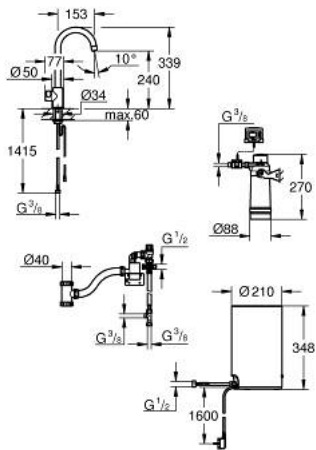

30 085 AL1 GROHE RED MONO PILLAR TAP AND M SIZE BOILER

TOOTE KIRJELDUS

- Värvus: brushed hard graphite
- consisting of:
 - GROHE Red Mono pillar tap
 - single hole installation
 - C-spout
 - GROHE ChildLock push buttons for boiling water
 - TÜV certified triple electronic safeguards against accidental activation of boiling water
 - GROHE LongLife finish
 - insulated tubular spout, swivel area 150°
 - connection for GROHE Red boiler
 - GROHE Red boiler M size
 - reservoir for boiling and hot water
 - 3 liter 100° C boiling water
 - 4 liter total capacity
 - required inlet pressure: 1-7 bar
 - with flexible connection hose and outlet for boiling water
 - CE approved
 - power supply 230 V 50 Hz
 - power consumption 2100 W
 - standby power consumption 15 W
 - energy efficiency class A
 - GROHE Blue S-Size filter starter set
 - for protection of the boiler from limescale
 - Capacity 600 L at 20° dKH
 - flow rate measuring unit

30 085 AL1 GROHE RED MONO PILLAR TAP AND M SIZE BOILER

VARUOSAD, märts 2018 – nüüd

- 1: Operating unit (Tellimuse number 46997AL0)
- 2: Mousseur (Tellimuse number 13999AL0)
- 3: Boiler Size M (Tellimuse number 40830001)
- 4: Safety group (Tellimuse number 48371000)
- 5: S-size filter starter set (Tellimuse number 40438001)
- 5.1: Filter head (Tellimuse number 64508001)
- 5.2: Filter S-Size (Tellimuse number 40404001)
- 6: External mixing valve for GROHE Red (Tellimuse number 40841001)*
- 7: Filter L-Size (Tellimuse number 40412001)*
- 8: Filter M-Size (Tellimuse number 40430001)*
- 9: Activated carbon filter (Tellimuse number 40547001)*
- 10: UltraSafe filter (Tellimuse number 40575001)*
- 11: Magnesium+ filter (Tellimuse number 40691001)*