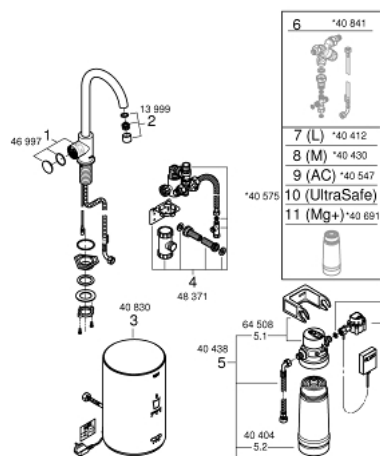

30 085 AL1 GROHE RED MONO PILLAR TAP AND M SIZE BOILER

TOOTE KIRJELDUS

- Värvus: brushed hard graphite
- consisting of:
 - GROHE Red Mono pillar tap
 - single hole installation
 - C-spout
 - GROHE ChildLock push buttons for boiling water
 - TÜV certified triple electronic safeguards against accidental activation of boiling water
 - GROHE LongLife finish
 - insulated tubular spout, swivel area 150°
 - connection for GROHE Red boiler
 - GROHE Red boiler M size
 - reservoir for boiling and hot water
 - 3 liter 100° C boiling water
 - 4 liter total capacity
 - required inlet pressure: 1-7 bar
 - with flexible connection hose and outlet for boiling water
 - CE approved
 - power supply 230 V 50 Hz
 - power consumption 2100 W
 - standby power consumption 15 W
 - energy efficiency class A
 - GROHE Blue S-Size filter starter set
 - for protection of the boiler from limescale
 - Capacity 600 L at 20° dKH
 - flow rate measuring unit

30 085 AL1 GROHE RED MONO PILLAR TAP AND M SIZE BOILER

VARUOSAD, märts 2018 – nüüd

- 1: Operating unit (Tellimuse number 46997AL0)
- 2: Mousseur (Tellimuse number 13999AL0)
- 3: Boiler Size M (Tellimuse number 40830001)
- 4: Safety group (Tellimuse number 48371000)
- 5: S-size filter starter set (Tellimuse number 40438001)
- 5.1: Filter head (Tellimuse number 64508001)
- 5.2: Filter S-Size (Tellimuse number 40404001)
- 6: External mixing valve for GROHE Red (Tellimuse number 40841001)*
- 7: Filter L-Size (Tellimuse number 40412001)*
- 8: Filter M-Size (Tellimuse number 40430001)*
- 9: Activated carbon filter (Tellimuse number 40547001)*
- 10: UltraSafe filter (Tellimuse number 40575001)*
- 11: Magnesium+ filter (Tellimuse number 40691001)*