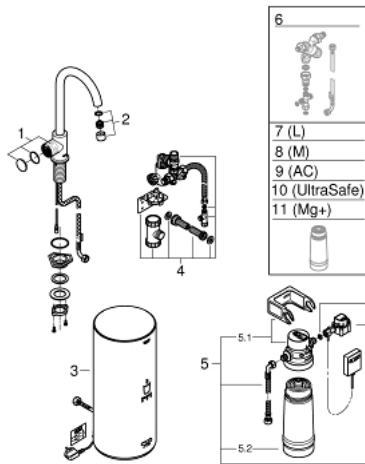

30 080 001 GROHE RED MONO PILLAR TAP AND L SIZE BOILER

TOOTE KIRJELDUS

- Värvus: chrome
- consisting of:
 - GROHE Red Mono pillar tap
 - single hole installation
 - C-spout
 - GROHE ChildLock push buttons for boiling water
 - TÜV certified triple electronic safeguards against accidental activation of boiling water
 - GROHE LongLife finish
 - insulated tubular spout, swivel area 150°
 - connection for GROHE Red boiler
 - GROHE Red boiler L size
 - reservoir for boiling and hot water
 - 5.5 liter 100° C boiling water
 - 7 liter total capacity
 - required inlet pressure: 1-7 bar
 - with flexible connection hose and outlet for boiling water
 - CE approved
 - power supply 230 V 50 Hz
 - power consumption 2100 W
 - standby power consumption 15 W
 - energy efficiency class A
 - GROHE Blue S-Size filter starter set
 - for protection of the boiler from limescale
 - Capacity 600 L at 20° dKH
 - flow rate measuring unit

30 080 001 GROHE RED MONO PILLAR TAP AND L SIZE BOILER

VARUOSAD, august 2013 – nüüd

- 1: Operating unit (Tellimuse number 46997000)
- 2: Mousseur (Tellimuse number 13999000)
- 3: Boiler Size L (Tellimuse number 40831001)
- 4: Safety group (Tellimuse number 48371000)
- 5: S-size filter starter set (Tellimuse number 40438001)
- 5.1: Filter head (Tellimuse number 64508001)
- 5.2: Filter S-Size (Tellimuse number 40404001)
- 6: External mixing valve for GROHE Red (Tellimuse number 40841001)*
- 7: Filter L-Size (Tellimuse number 40412001)*
- 8: Filter M-Size (Tellimuse number 40430001)*
- 9: Activated carbon filter (Tellimuse number 40547001)*
- 10: UltraSafe filter (Tellimuse number 40575001)*
- 11: Magnesium+ filter (Tellimuse number 40691001)*