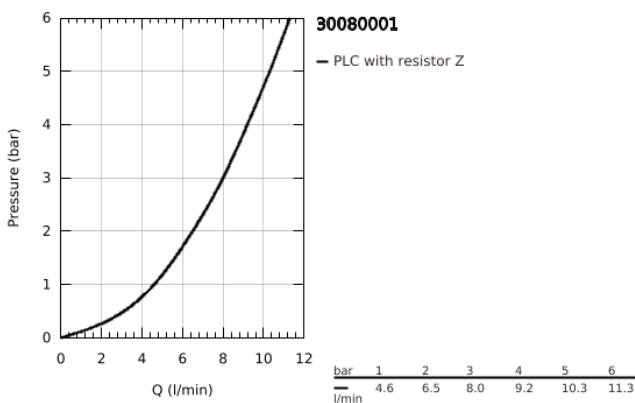

30 080 001 GROHE RED MONO PILLAR TAP AND L SIZE BOILER

TOOTE KIRJELDUS

- Värvus: chrome
- consisting of:
 - GROHE Red Mono pillar tap
 - single hole installation
 - C-spout
 - GROHE ChildLock push buttons for boiling water
 - TÜV certified triple electronic safeguards against accidental activation of boiling water
 - GROHE LongLife finish
 - insulated tubular spout, swivel area 150°
 - connection for GROHE Red boiler
 - GROHE Red boiler L size
 - reservoir for boiling and hot water
 - 5.5 liter 100° C boiling water
 - 7 liter total capacity
 - required inlet pressure: 1-7 bar
 - with flexible connection hose and outlet for boiling water
 - CE approved
 - power supply 230 V 50 Hz
 - power consumption 2100 W
 - standby power consumption 15 W
 - energy efficiency class A
 - GROHE Blue S-Size filter starter set
 - for protection of the boiler from limescale
 - Capacity 600 L at 20° dKH
 - flow rate measuring unit

30 080 001 GROHE RED MONO PILLAR TAP AND L SIZE BOILER

VARUOSAD, august 2013 – nüüd

- 1: Operating unit (Tellimuse number 46997000)
- 2: Mousseur (Tellimuse number 13999000)
- 3: Boiler Size L (Tellimuse number 40831001)
- 4: Safety group (Tellimuse number 48371000)
- 5: S-size filter starter set (Tellimuse number 40438001)
- 5.1: Filter head (Tellimuse number 64508001)
- 5.2: Filter S-Size (Tellimuse number 40404001)
- 6: External mixing valve for GROHE Red (Tellimuse number 40841001)*
- 7: Filter L-Size (Tellimuse number 40412001)*
- 8: Filter M-Size (Tellimuse number 40430001)*
- 9: Activated carbon filter (Tellimuse number 40547001)*
- 10: UltraSafe filter (Tellimuse number 40575001)*
- 11: Magnesium+ filter (Tellimuse number 40691001)*