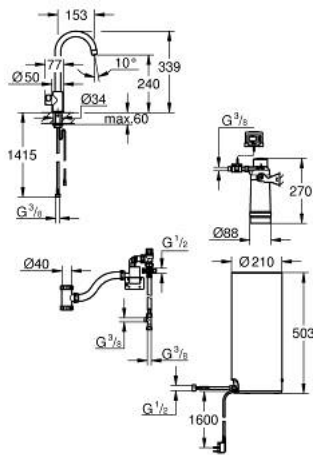

30 080 001 GROHE RED MONO PILLAR TAP AND L SIZE BOILER

TOOTE KIRJELDUS

- Värvus: chrome
- consisting of:
 - GROHE Red Mono pillar tap
 - single hole installation
 - C-spout
 - GROHE ChildLock push buttons for boiling water
 - TÜV certified triple electronic safeguards against accidental activation of boiling water
 - GROHE LongLife finish
 - insulated tubular spout, swivel area 150°
 - connection for GROHE Red boiler
 - GROHE Red boiler L size
 - reservoir for boiling and hot water
 - 5.5 liter 100° C boiling water
 - 7 liter total capacity
 - required inlet pressure: 1-7 bar
 - with flexible connection hose and outlet for boiling water
 - CE approved
 - power supply 230 V 50 Hz
 - power consumption 2100 W
 - standby power consumption 15 W
 - energy efficiency class A
 - GROHE Blue S-Size filter starter set
 - for protection of the boiler from limescale
 - Capacity 600 L at 20° dKH
 - flow rate measuring unit

30 080 001 GROHE RED MONO PILLAR TAP AND L SIZE BOILER

VARUOSAD, august 2013 – nüüd

- 1: Operating unit (Tellimuse number 46997000)
- 2: Mousseur (Tellimuse number 13999000)
- 3: Boiler Size L (Tellimuse number 40831001)
- 4: Safety group (Tellimuse number 48371000)
- 5: S-size filter starter set (Tellimuse number 40438001)
- 5.1: Filter head (Tellimuse number 64508001)
- 5.2: Filter S-Size (Tellimuse number 40404001)
- 6: External mixing valve for GROHE Red (Tellimuse number 40841001)*
- 7: Filter L-Size (Tellimuse number 40412001)*
- 8: Filter M-Size (Tellimuse number 40430001)*
- 9: Activated carbon filter (Tellimuse number 40547001)*
- 10: UltraSafe filter (Tellimuse number 40575001)*
- 11: Magnesium+ filter (Tellimuse number 40691001)*