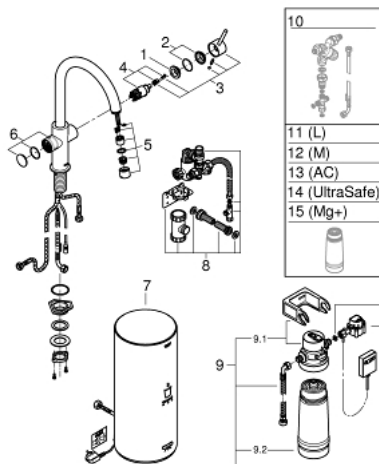

30 079 DC1 GROHE RED DUO FAUCET AND L SIZE BOILER

VARUOSAD, august 2013 – nüüd

- 1: Fitting ring (Tellimuse number 07419000)
- 2: Cap (Tellimuse number 46581DC0)
- 3: Lever (Tellimuse number 46957DC0)
- 4: Cartridge (Tellimuse number 46580000)
- 5: Flow control (Tellimuse number 48370DC0)
- 6: Operating unit (Tellimuse number 46997DC0)
- 7: Boiler Size L (Tellimuse number 40831001)
- 8: Safety group (Tellimuse number 48371000)
- 9: S-size filter starter set (Tellimuse number 40438001)
- 9.1: Filter head (Tellimuse number 64508001)
- 9.2: Filter S-Size (Tellimuse number 40404001)
- 10: External mixing valve for GROHE Red (Tellimuse number 40841001)*
- 11: Filter L-Size (Tellimuse number 40412001)*
- 12: Filter M-Size (Tellimuse number 40430001)*
- 13: Activated carbon filter (Tellimuse number 40547001)*
- 14: UltraSafe filter (Tellimuse number 40575001)*
- 15: Magnesium+ filter (Tellimuse number 40691001)*