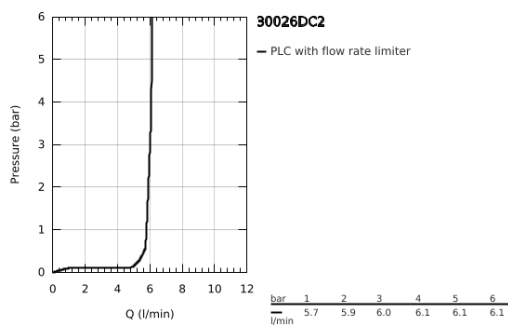

## 30 026 DC2 ZEDRA PILLAR TAP WITH FILTER FUNCTION

### TOOTE KIRJELDUS

- Värvus: supersteel
- single hole installation
- handle for filtered table water
- ceramic headpart 1/2", 90°
- GROHE LongLife finish
- swivel tubular spout
- swivel area 140°
- flexible connection hoses
- metal fixation set
- Protected Water Ways no contact of water with lead or nickel inside the tap
- maximum flow rate (at 3 bar): 6 l/min
- requires GROHE filter set including filter head (40 438 001), sold separately

## 30 026 DC2 ZEDRA PILLAR TAP WITH FILTER FUNCTION

**VARUOSAD**, juuli 2017 – detsember 2021

1: Ceramic cartridge (Tellimuse number 46318000)

2: Mousseur (Tellimuse number 48251DC0)

3: Mounting set (Tellimuse number 48477000)