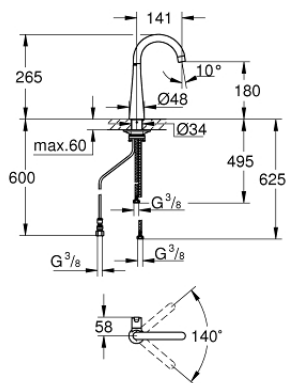

## 30 026 DC2 ZEDRA PILLAR TAP WITH FILTER FUNCTION

### TOOTE KIRJELDUS

- Värvus: supersteel
- single hole installation
- handle for filtered table water
- ceramic headpart 1/2", 90°
- GROHE LongLife finish
- swivel tubular spout
- swivel area 140°
- flexible connection hoses
- metal fixation set
- Protected Water Ways no contact of water with lead or nickel inside the tap
- maximum flow rate (at 3 bar): 6 l/min
- requires GROHE filter set including filter head (40 438 001), sold separately

## 30 026 DC2 ZEDRA PILLAR TAP WITH FILTER FUNCTION

**VARUOSAD**, juuli 2017 – detsember 2021

1: Ceramic cartridge (Tellimuse number 46318000)

2: Mousseur (Tellimuse number 48251DC0)

3: Mounting set (Tellimuse number 48477000)

4: Support plate (Tellimuse number 05334000)

5: S-size filter starter set (Tellimuse number 40438001)\*

6: Filter head (Tellimuse number 64508001)\*

7: Filter S-Size (Tellimuse number 40404001)\*

\* Lisatarvikud